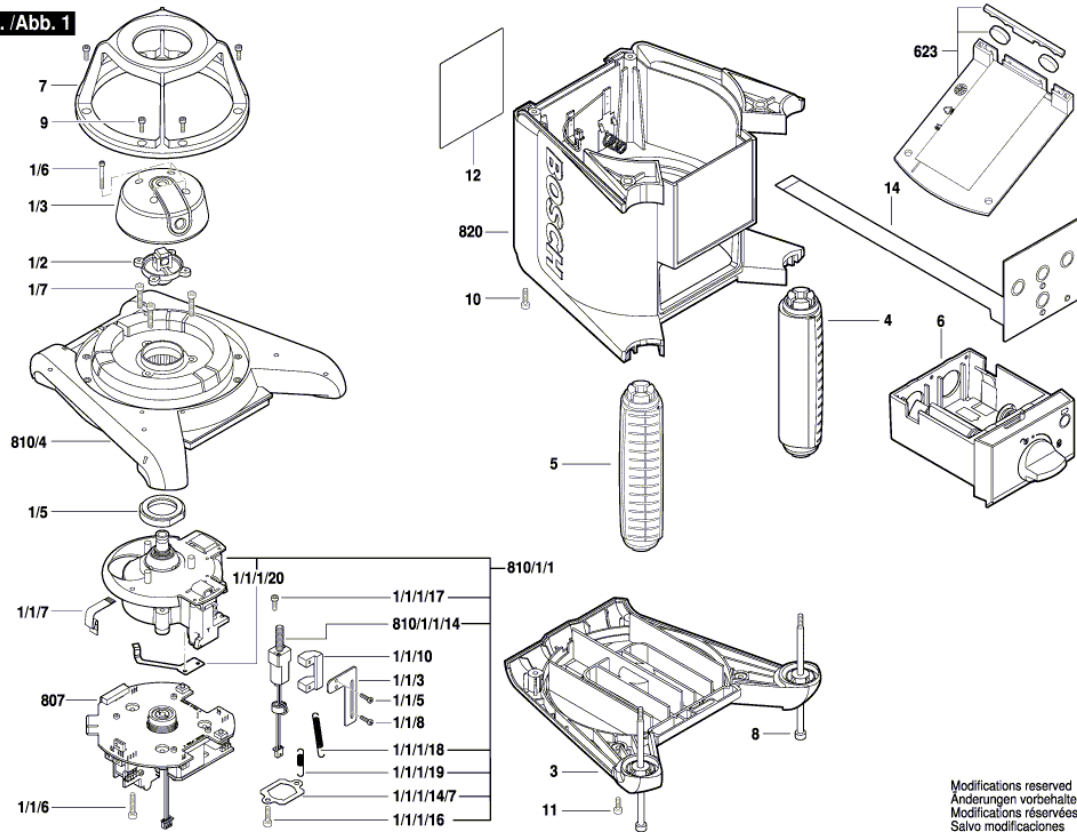

Spare parts list

Item	Part Number	Description	Illustration
803/5	1 618 C01 14U	Battery Cover	2
804	1 618 C01 18C	Mounting Clamp	2
805	2 610 A16 661	Mounting Bracket	2

Illustration - Type - E

3 601 K61 N11
Issue | 21-01-20
Stand | 21-04-08 **Fig. /Abb. 1**