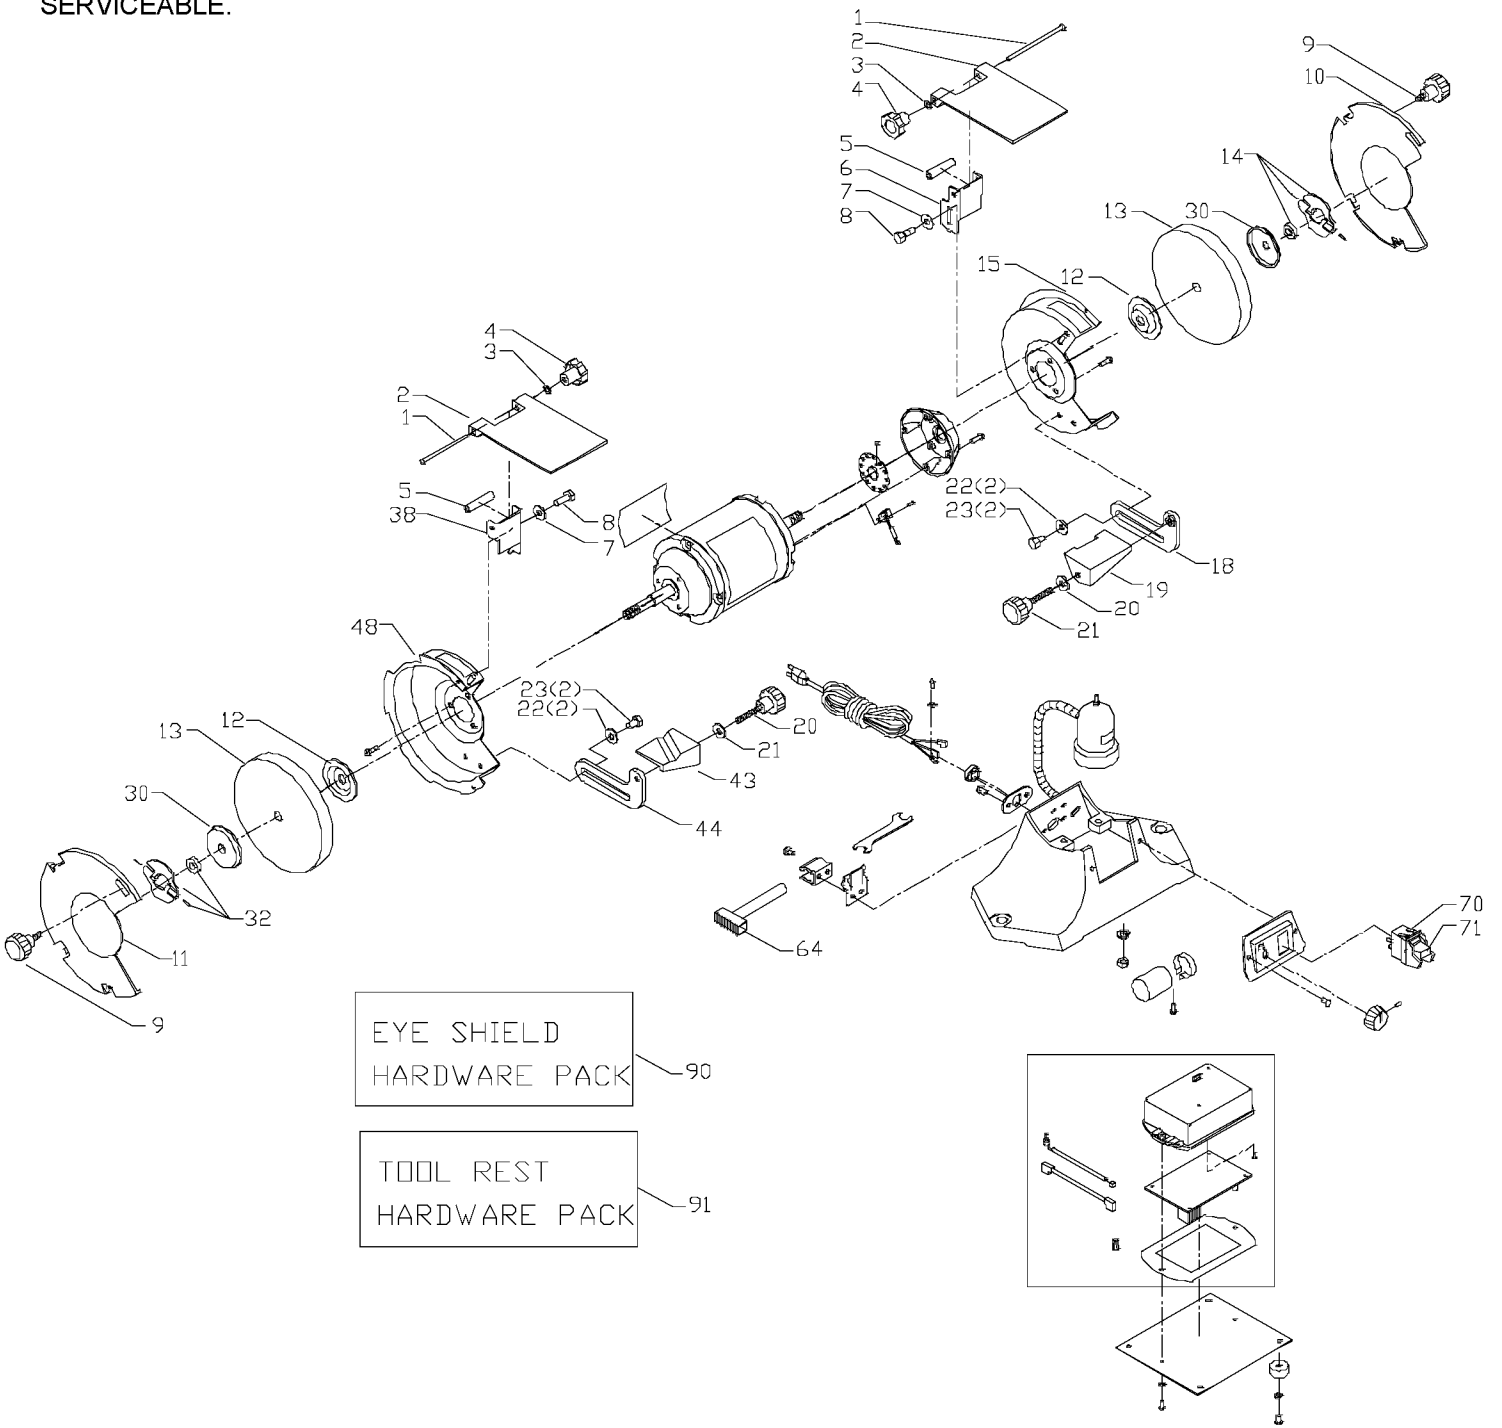

NOTE: PARTS LIGHTLY SHADED ARE NOT SERVICEABLE.

Parts List for GR275 Type 1

Item Number	Part Number	Description	Qty Required
1	902581	SCREW	1
2	901911	EYESHIELD	1
3	900227	WASHER	1
4	902582	KNOB	1
5	902583	SPACER	1
6	902584	SPARK ARRESTER	1
7	1320090	WASHER	1
8	1340609	BOLT	1
9	908948	KNOB	1
10	A05485	COVER	1
11	A05486	COVER	1
12	1320201	FLANGE	1
13	A07880	WHEEL	1
13	000000-00	No Longer Available	1
13	000000-00	No Longer Available	1
13	902642	6 GRINDIND WHEEL	1
13	23-683	6IN GRIND WHEEL/36G	1
13	23-684	6IN GRIND WHEEL/60G	1
14	A05487	RH QUICK RELEASE NUT	1
15	000000-00	No Longer Available	1
18	901921	TOOL REST HDWE PACK	1
19	901921	TOOL REST HDWE PACK	1
20	904010101604S	STEEL WASHER	1
21	902633	KNOB	1
22	491956-00	WASHER	4
23	901010600605	CAP SCREW	4
30	A05499	FLANGE	1

Parts List for GR275 Type 1

Item Number	Part Number	Description	Qty Required
32	A05489	LH QUICK RELEASE NUT	1
38	902586	SPARK ARRESTER	1
43	901921	TOOL REST HDWE PACK	1
44	901921	TOOL REST HDWE PACK	1
48	A05492	WHEEL GUARD	1
64	5140070-83	WHEEL DRESSER	1
70	489105-00	SWITCH	1
71	1343758	KEY	1
90	901919	EYE SHIELD HDWE PACK	1
91	901921	TOOL REST HDWE PACK	1