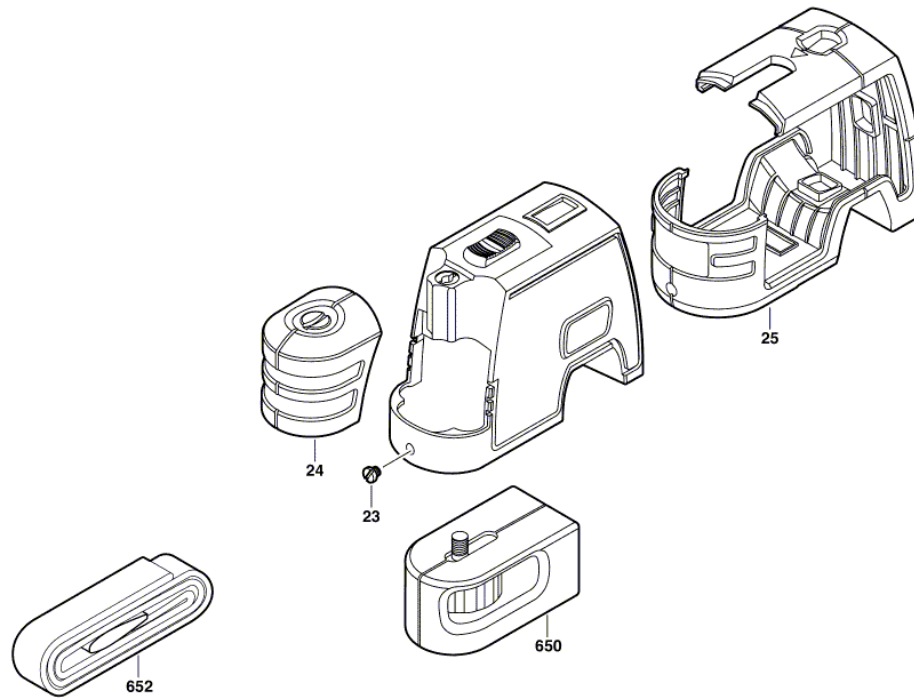

Spare parts list

Item	Part Number	Description	Illustration
23	1 618 C00 489	Plug	1
24	1 618 C00 987	Battery Cover	1
25	1 618 C01 508	Gripper	1
650	1 618 C00 475	Laser Level	1
652	1 618 C00 463	Fibre Strip	1

Illustration - Type - E

3601 K66 410
Issue | 09-21
Stand | 09-03-25 **Fig./Abb. 1**