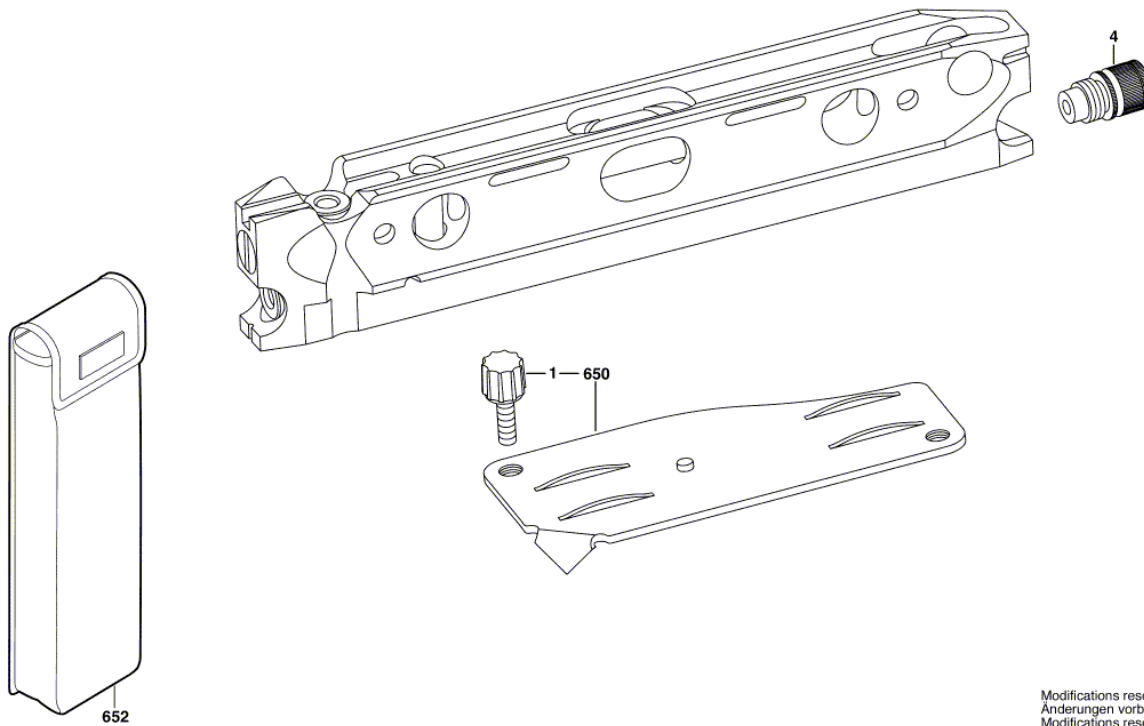

Spare parts list

Item	Part Number	Description	Illustration
1	1 618 C00 365	Screw	1
4	1 618 C00 360	Knob	1
650	1 618 C00 358	Assembly Base	1
652	1 618 C00 394	Pouch	1

Illustration - Type - E

3 601 K66 010
Issue |
Stand | 09-01-23 **Fig./Abb. 1**