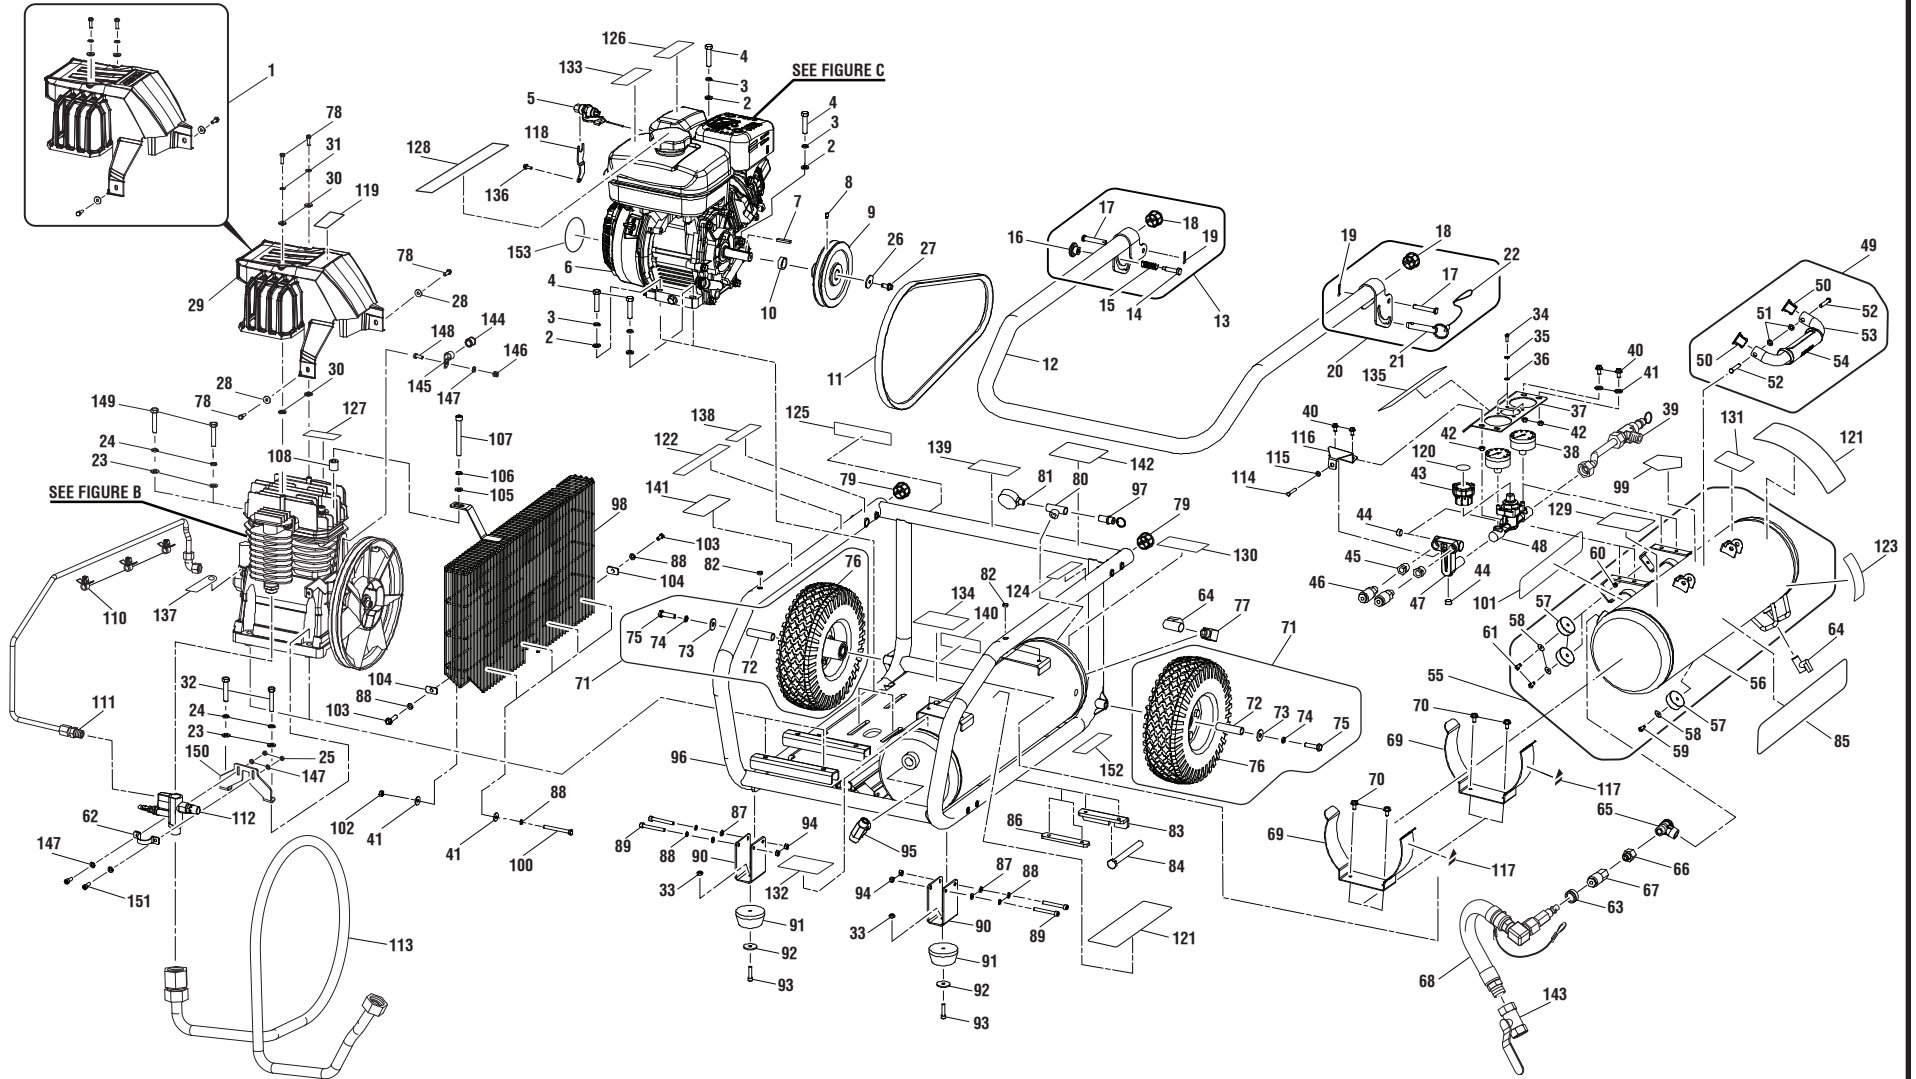

RIDGID ZERO GRAVITY COMPRESSOR – MODEL NO. GP80150RTB

FIGURE A /
FIGURA A

RIDGID ZERO GRAVITY COMPRESSOR – MODEL NO. GP80150RTB

The model number will be found on a label attached to the housing. Always mention the model number in all correspondence regarding your **AIR COMPRESSOR** or when ordering replacement parts.