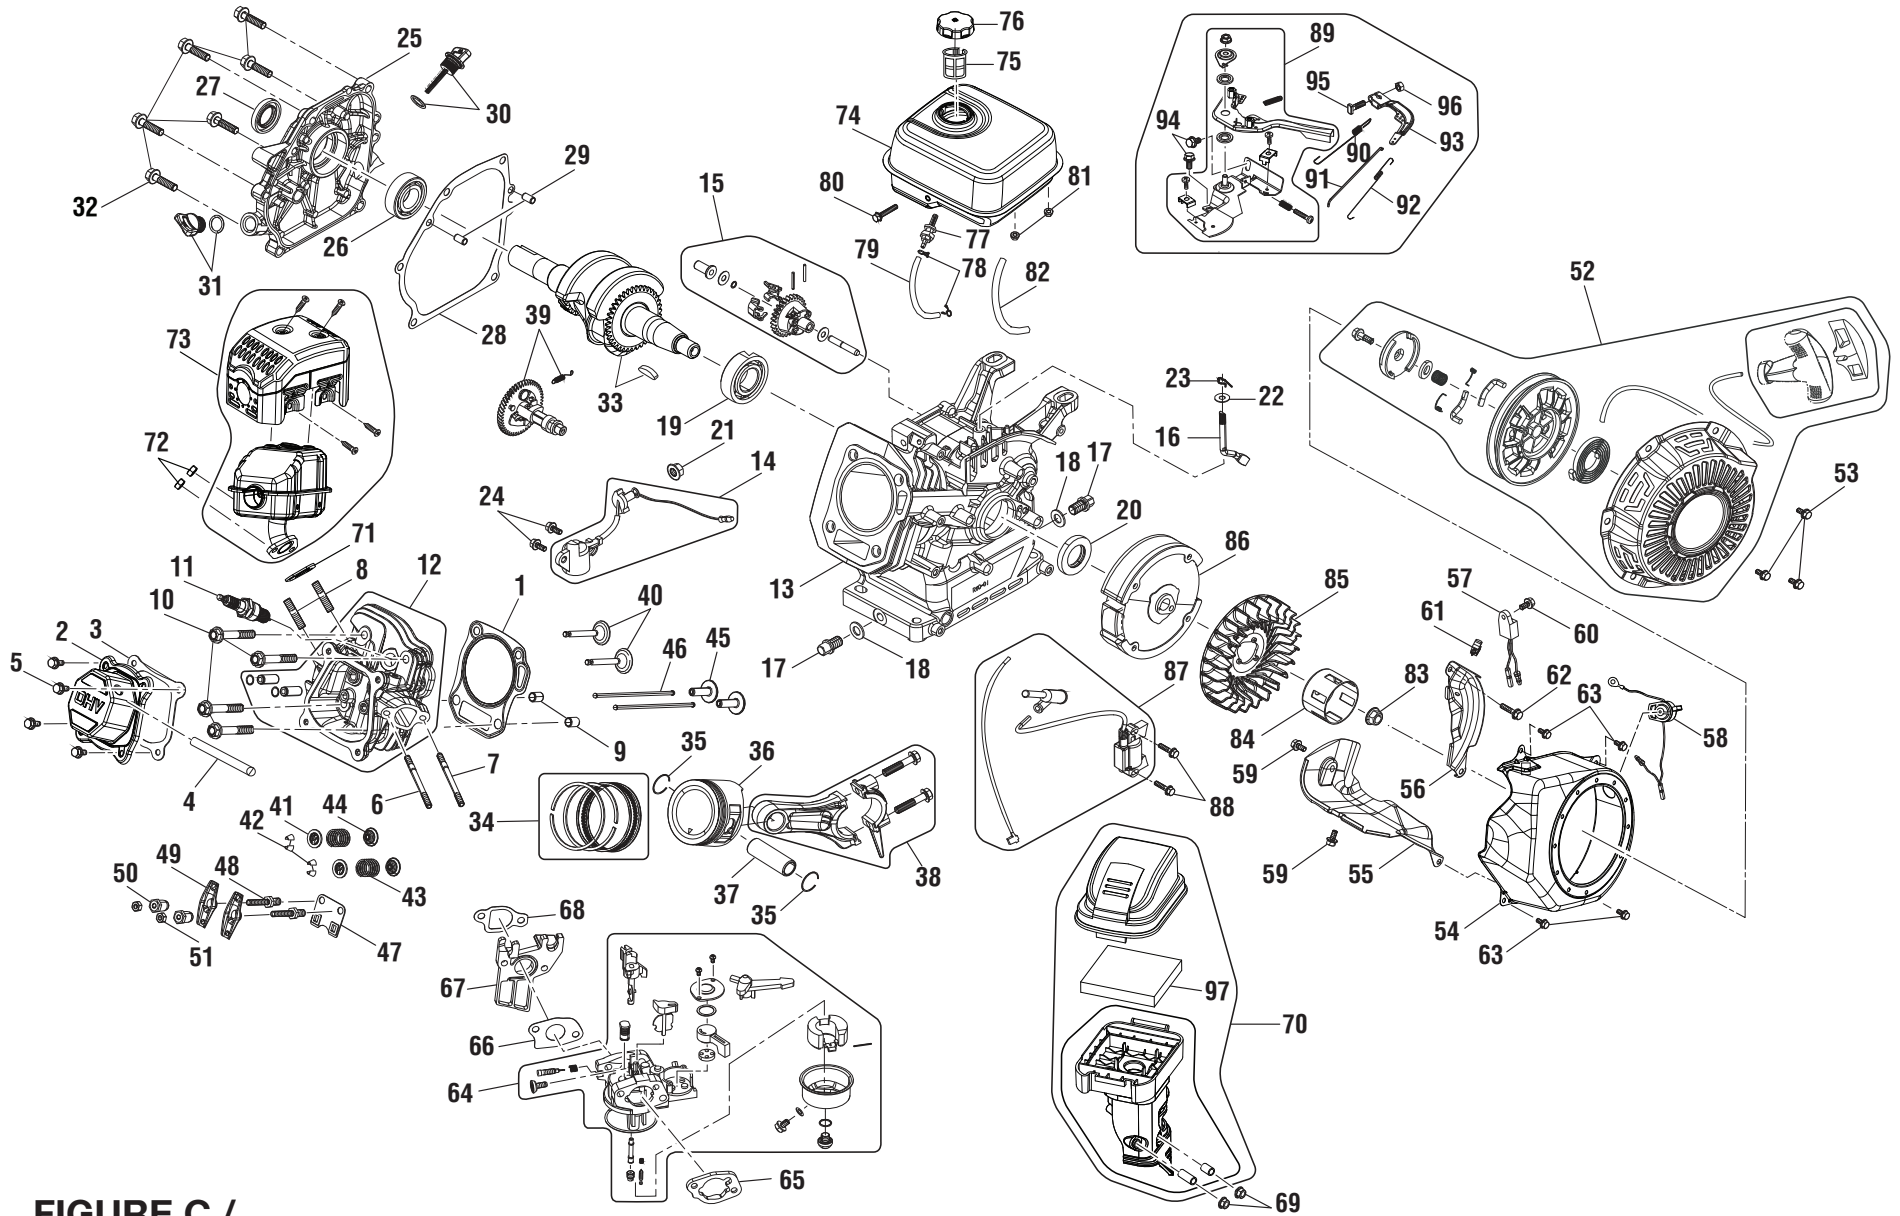

RIDGID ZERO GRAVITY COMPRESSOR – MODEL NO. GP80150RTB

FIGURE C /
FIGURA C

RIDGID ZERO GRAVITY COMPRESSOR – MODEL NO. GP80150RTB

The model number will be found on a label attached to the housing. Always mention the model number in all correspondence regarding your **AIR COMPRESSOR** or when ordering replacement parts.

PARTS LIST

KEY NO.	PART NUMBER	DESCRIPTION	QTY	KEY NO.	PART NUMBER	DESCRIPTION	QTY
1	12131-Z530320-0000	Cylinder Head Gasket.....	1	27	90682-Z300110-0000	Oil Seal.....	1
2	12410-Z440110-0099	Cylinder Head Cover Assembly.....	1	28	11001-Z440110-0000	Crankcase Gasket	1
3	12004-Z440110-0000	Cylinder Head Cover Gasket	1	29	90502-0912-00	Pin	2
4	17004-Z440110-0000	Breather Tube.....	1	30	15010-Z010130-QG00	Oil Dipstick Assembly	1
5	90001-0612-01	Bolt.....	4	31	15030-Z010130-QG00	Engine Oil Plug Assembly	1
6	90204-Z010310-0000	Stud	1	32	90001-0832-01	Bolt.....	6
7	90207-Z330210-0000	Stud	1	33	13300-Z540910-0000	Crankshaft Assembly.....	1
8	90203-Z010110-0000	Stud	2	34	13200-Z140210-0099	Piston Ring Assembly.....	1
9	90502-1114-00	Pin.....	2	35	13122-Z010110-0000	Piston Pin Clip	2
10	12003-Z010110-0000	Cylinder Head Bolt.....	4	36	13111-Z140220-0099	Piston.....	1
11	30010-Z010210-0000	Spark Plug	1	37	13121-Z010110-0000	Piston Pin.....	1
12	12140-Z810210-0000	Cylinder Head Assembly.....	1	38	13010-Z440210-0099	Connecting Rod.....	1
13	11310-Z530420-0099	Crankcase Assembly	1	39	14200-Z530110-0099	Camshaft Assembly.....	1
14	37060-Z010120-0000	Engine Oil Sensor	1	40	12110-Z810120-0099	Valve (Set of Two).....	1
15	16400-Z010110-0000	Governor Gear Assembly.....	1	41	12112-Z810110-0000	Valve Spring Seat.....	2
16	16061-Z010110-0000	Governor Arm	1	42	12109-Z810110-0000	Valve Lock Clamp	4
17	11007-Z010110-0000	Drain Plug Bolt.....	2	43	12103-Z010110-0000	Valve Spring	2
18	90408-Z010110-0000	Washer	2	44	12101-Z810210-0000	Seal Guide	2
19	90547-0205-CL	Ball Bearing.....	1	45	14081-Z040110-0000	Valve Tappet.....	2
20	90682-Z300110-0000	Oil Seal.....	1	46	14071-Z440110-0000	Valve Lifter	2
21	90305-Z010210-01	Lock Nut	1	47	14090-Z010110-0000	Lifter Stopper Plate Assembly	1
22	90408-Z010210-0000	Washer	1	48	14313-Z010110-0000	Valve Adjustment Bolt.....	2
23	90501-Z010110-0000	Pin.....	1	49	14311-Z010110-0000	Valve Rocker	2
24	90001-0614-01	Bolt.....	2	50	14314-Z010110-0000	Valve Adjustment Nut.....	2
25	11411-Z440210-0000	Crankcase Cover	1	51	14312-Z010110-0000	Valve Lock Nut	2
26	90547-0205-CL	Ball Bearing.....	1	52	28200-Z440610-H600	Recoil Starter Assembly.....	1