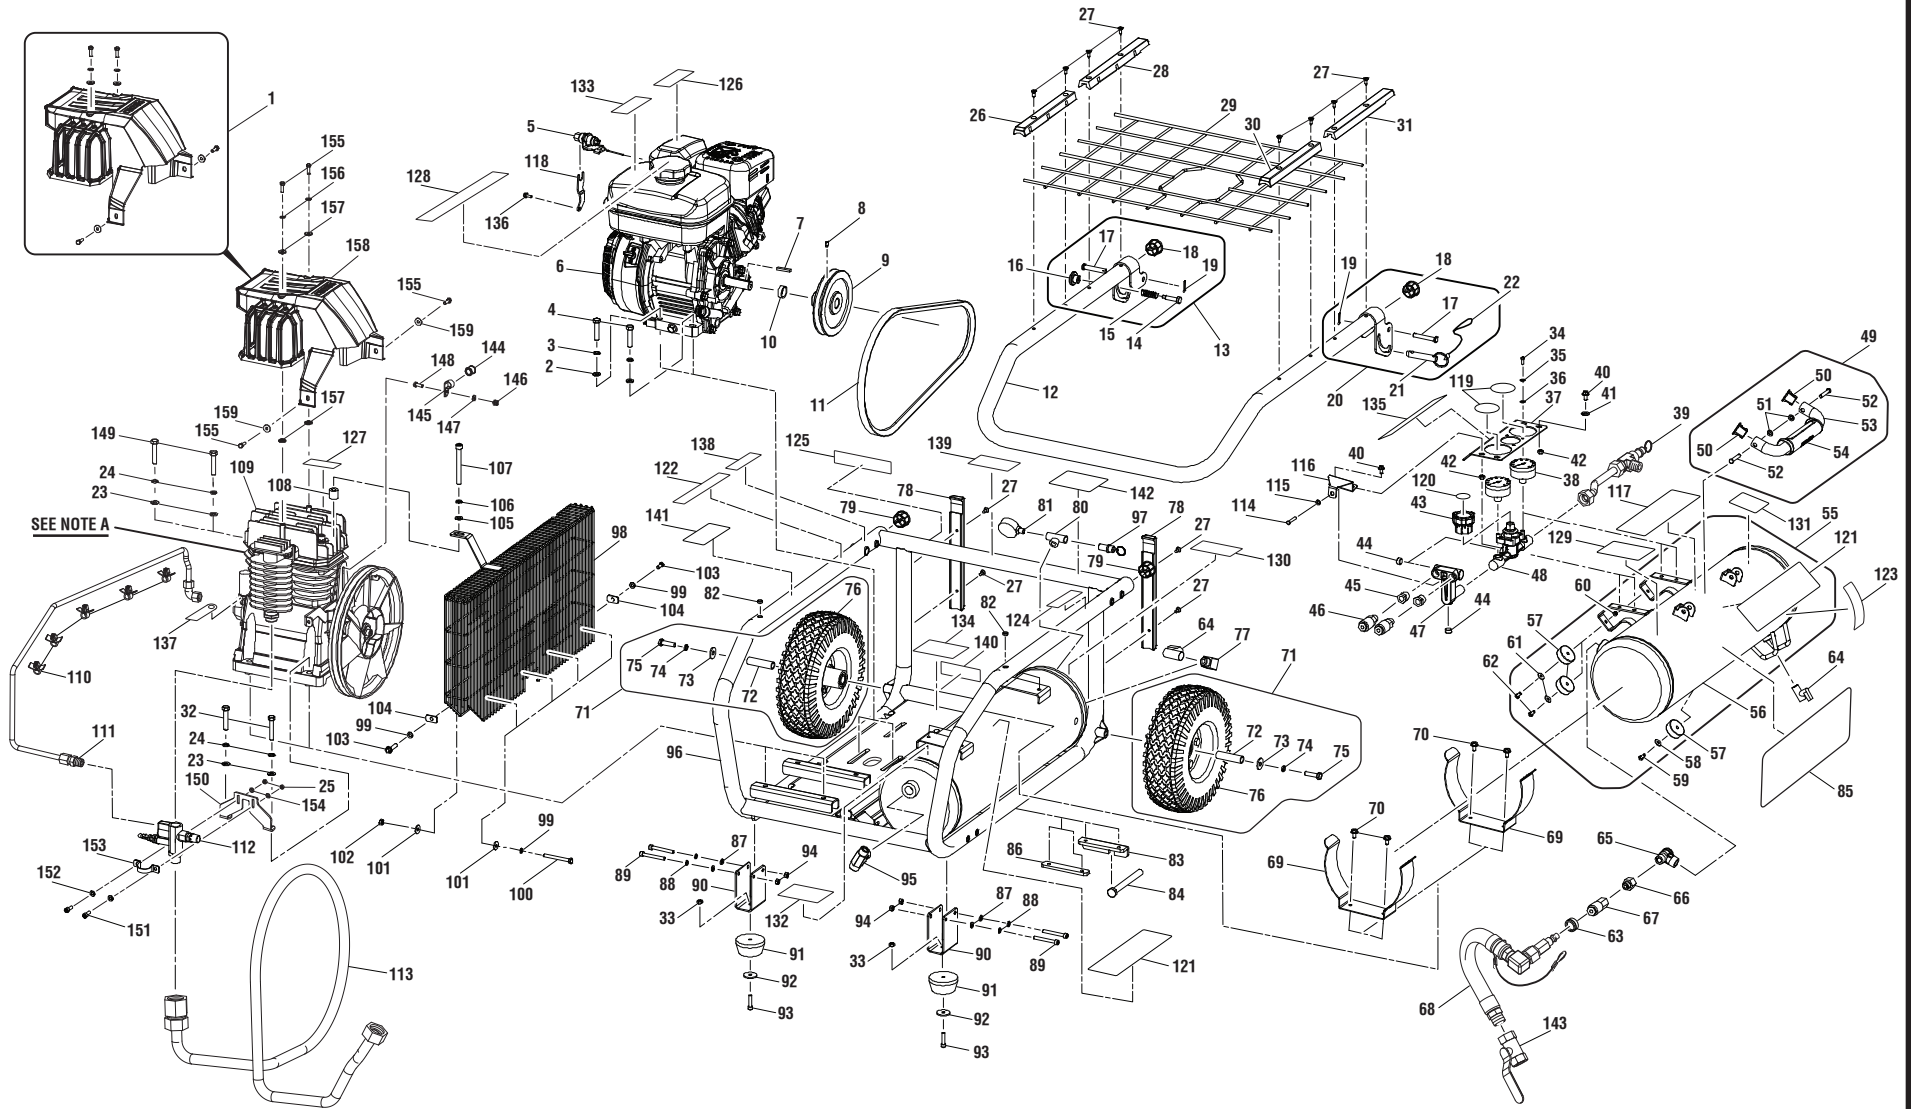

RIDGID ZERO GRAVITY COMPRESSOR – MODEL NO. GP80150RT

**FIGURE A /
FIGURA A**

RIDGID ZERO GRAVITY COMPRESSOR – MODEL NO. GP80150RT

The model number will be found on a label attached to the housing. Always mention the model number in all correspondence regarding your **AIR COMPRESSOR** or when ordering replacement parts.

PARTS LIST

KEY NO.	PART NUMBER	DESCRIPTION	QTY	KEY NO.	PART NUMBER	DESCRIPTION	QTY
1	079027018717	Shroud Kit (Inc. Key Nos. 155-159)	1	28	079027018046	Cover (2).....	1
2	079027018107	Washer (OD8.4 × ID16 × 1.6t).....	4	29	079027018047	Heat Shield.....	1
3	079027018105	Spring Washer (8 mm).....	4	30	079027018041	Cover (5).....	1
4	079027018108	Screw (M8 × 40 mm, Hex Hd.).....	4	31	079027018043	Cover (4).....	1
5	079027018116	Throttle Control Valve.....	1	32	079027018109	Screw (M8 × 55 mm, Hex Hd.).....	2
6	NOTE A	Subaru Engine.....	1	33	079027018172	Nut (M6)	2
7	079027018113	Flat Key (Square).....	1	34	079027018074	Screw (M4 × 12 mm, Pan Hd.).....	4
8	079027018112	Bolt (M6 × 12 mm, Soc. Hex Hd.)	1	35	079027018073	Spring Washer (4 mm).....	4
9	079027018111	Pulley.....	1	36	079027018072	Washer (OD4.3 × ID9 × 0.8t).....	4
10	079027018114	Bushing	1	37	079027018075	Control Panel (Movable Tank)	1
11	079027018110	V-Belt (A-46).....	1	38	079027018069	Pressure Gauge	2
12	079027018044	Handle.....	1	39	079027018709	Movable Tank Manifold Assembly	1
13	079027018708	Right Handle Frame Assembly (Incl. Key Nos. 14-19).....	1	40	079027018071	Bolt (M6 × 16 mm, Flange Hex Hd.)	4
14	079027018054	Handle Lock Pin.....	1	41	079027018070	Washer (OD6.4 × ID18 × 1.6t).....	4
15	079027018055	Handle Spring	1	42	079027018018	Nut (M6)	4
16	079027018056	Handle Release Knob	1	43	079027018064	Regulator Knob	1
17	079027018050	Split Roll Pin.....	2	44	079027018066	End Cap	4
18	079027018049	End Cap	2	45	079027018067	Nipple.....	2
19	079027018052	Split Roll Pin.....	2	46	079027018068	Quick-Connect Fitting.....	2
20	079027018707	Left Handle Frame Assembly (Incl. Key Nos. 21-25).....	1	47	079027018065	Manifold	1
21	079027018051	Handle Lock Pin.....	1	48	079027018063	Regulator.....	1
22	079027018053	Lanyard (Metal)	1	49	079027018715	Movable Tank Handle Assembly (Incl. Key Nos. 50-54).....	1
23	079027018171	Washer (OD8.4 × ID16 × 1.6t).....	4	50	079027018005	End Cap	2
24	079027018170	Spring Washer (8 mm).....	4	51	079027018004	C-Clip (7 mm).....	2
25	079027018187	Hex Nut (M6)	2	52	079027018003	Split Roll Pin.....	2
26	079027018045	Cover (3).....	1	53	079027018001	Movable Tank Handle.....	1
27	079027018042	Screw (M4.8 × 25 mm).....	12	54	079027018002	Handle Grip.....	1

NOTE A: OWT Industries, Inc., will not provide engines as replacement parts. Engines are covered through the engine manufacturer's warranty. Consult the accompanying engine manual or contact our service department for assistance.