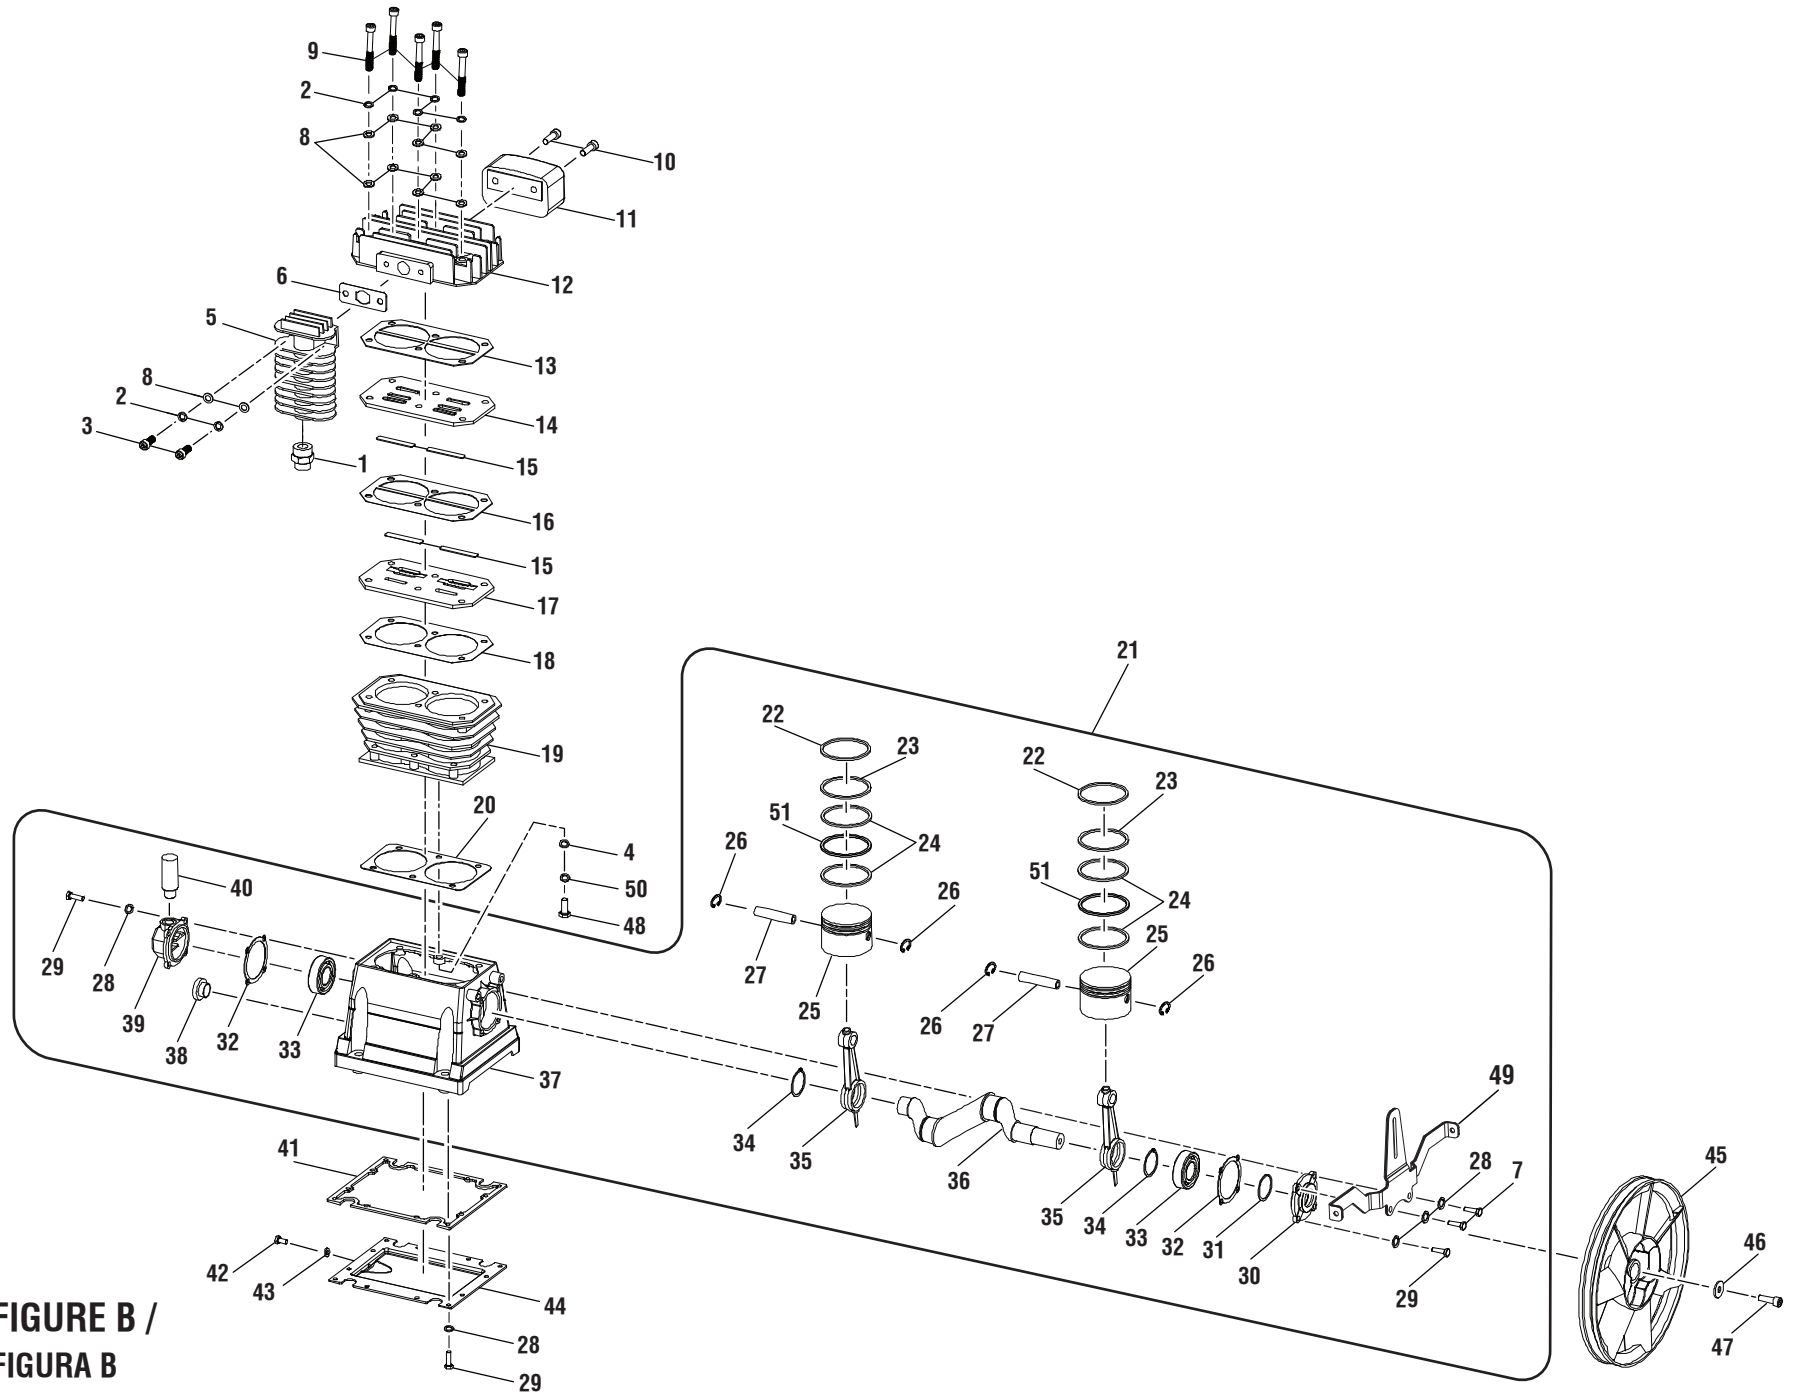

RIDGID ZERO GRAVITY COMPRESSOR – MODEL NO. GP80150RT

FIGURE B /
FIGURA B

RIDGID ZERO GRAVITY COMPRESSOR – MODEL NO. GP80150RT

The model number will be found on a label attached to the housing. Always mention the model number in all correspondence regarding your **AIR COMPRESSOR** or when ordering replacement parts.

PARTS LIST

KEY NO.	PART NUMBER	DESCRIPTION	QTY	KEY NO.	PART NUMBER	DESCRIPTION	QTY
1	079027018147	Nipple.....	1	30	079027018176	Crankshaft Cover	1
2	079027018161	Spring Washer (M8).....	7	31	079027018177	Oil Seal.....	1
3	079027018146	Bolt (M8 × 35 mm, Soc. Hex Hd.).....	2	32	079027018178	Seal Cover.....	2
4	079027018142	Washer (OD8.4 × ID16 × 1.6t).....	6	33	079027018179	Ball Bearing (6205).....	2
5	079027018145	Cooling Tin.....	1	34	079027018180	Clip (M35, #B Retaining Ring).....	2
6	079027018143	Gasket (Cooling Tin).....	1	35	079027018181	Connecting Rod.....	2
7	079027018159	Bolt (M6 × 20 mm, Soc. Hex Hd.).....	2	36	079027018126	Crankshaft.....	1
8	079027018160	Washer (OD8.4 × ID16 × 1.6t).....	10	37	079027018128	Crankcase.....	1
9	079027018141	Bolt (M8 × 75 mm, Soc. Hex Hd.).....	5	38	079027018150	Oil Sight Glass	1
10	079027018140	Bolt (M8 × 25 mm, Soc. Hex Hd.).....	2	39	079027018149	Oil Plug Cover.....	1
11	079027018139	Air Filter.....	1	40	079027018148	Oil Plug.....	1
12	079027019017	Cylinder Cap	1	41	079027018151	Gasket.....	1
13	079027018137	Cylinder Cap Gasket.....	1	42	079027018153	Bolt (M6 × 12 mm, Soc. Hex Hd.).....	1
14	079027018134	Valve Plate (Upper).....	1	43	079027018154	Washer (M6).....	1
15	079027018135	Valve Block.....	4	44	079027018152	Bottom Cover.....	1
16	079027018136	Valve Plate Gasket	1	45	079027018120	Pulley.....	1
17	079027018156	Valve Plate (Lower).....	1	46	079027018119	Washer (M8).....	1
18	079027018133	Valve Plate Gasket	1	47	079027018118	Bolt (M8 × 30 mm, Soc. Hex Hd.).....	1
19	079027018132	Cylinder.....	1	48	079027018129	Bolt (M8 × 25 mm, Hex Hd.)	6
20	079027018131	Cylinder Gasket.....	1	49	079027019010	Bracket.....	1
21	079027018714	Crankshaft Assembly (Incl. Key Nos. 7, 22-40 and 49).....	1	50	079027018130	Spring Washer (M8).....	6
22	079027019015	Piston Ring.....	2	51	079027019018	Piston Ring (Expander)	2
23	079027019013	Piston Ring.....	2	Not Shown:			
24	079027019014	Oil Ring.....	4	990000954	Operator's Manual (079027018157) (Unit number 0-6075)		
25	079027019012	Piston.....	2	991000676	Operator's Manual (Unit number 6076 and forward)		
26	079027018121	Clip (M13, #A Retaining Ring).....	4	3-10-16 (Rev:04)			
27	079027018125	Piston Pin.....	2				
28	079027018175	Spring Washer (M6).....	20				
29	079027018174	Bolt (M6 × 16 mm, Hex Hd.).....	18