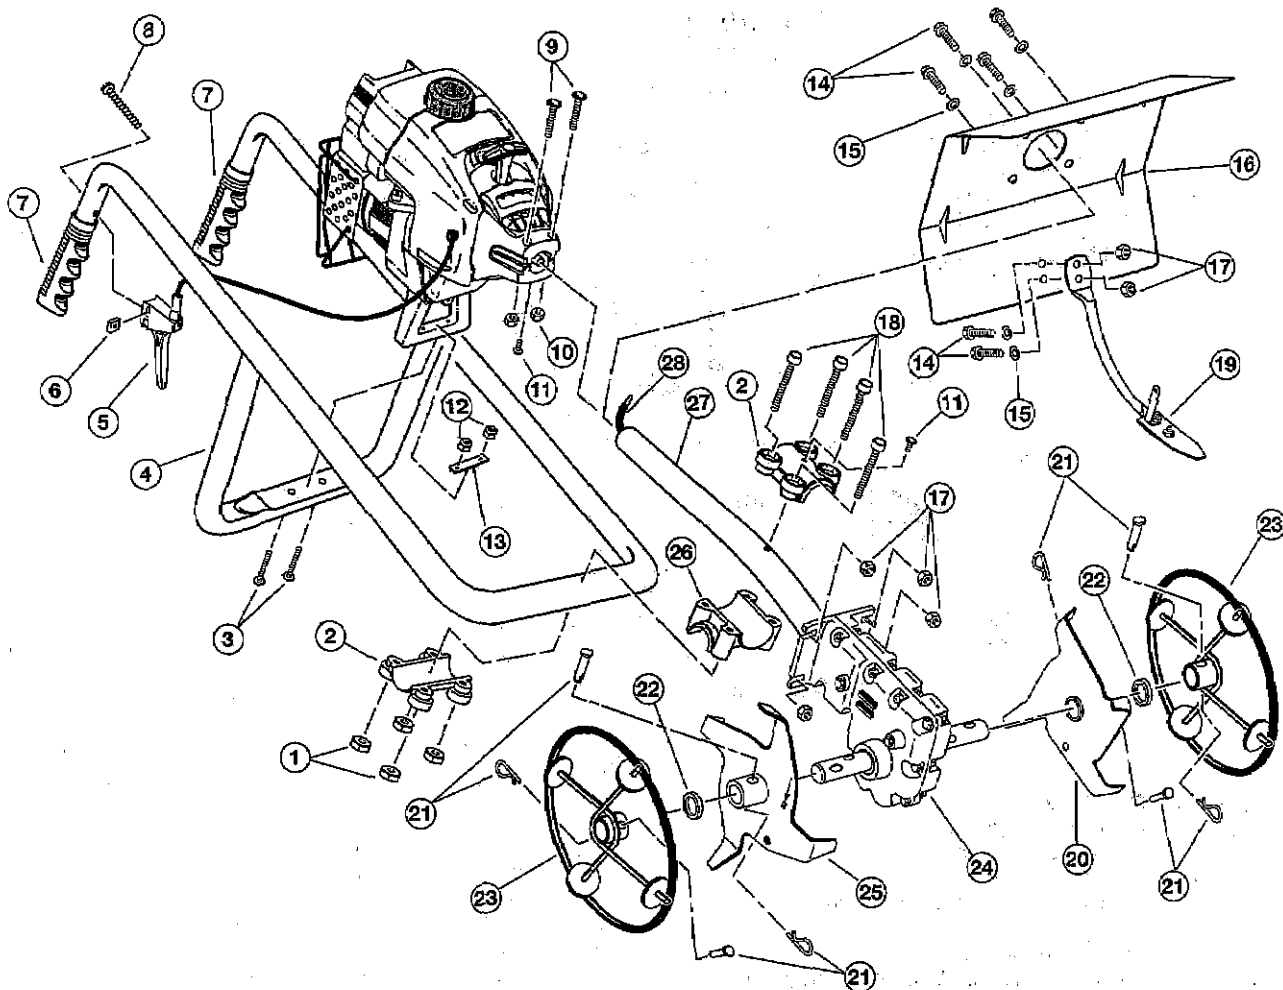

## 2-CYCLE GAS MIXER

Item	Part No.	Description
1	181815	Hex Nut (Qty. 4)
2	975590-001	Outer Handle Bracket (Qty. 2)
3	614658-009	#8-32 Screw (Qty. 2)
4	975596-001	Handle
5	975592-001	Throttle Assembly
6	709863-006	Square Nut
7	975595-002	Grip (Qty. 2)
8	607067-010	#10-24 Screw
9	181799	#10-24 Screw (Qty. 2)
10	181810	Hex Nut (Qty. 2)
11	145569	#8-32 Screw (Qty. 2)
12	703477-006	#8-32 Hex Nut (Qty. 2)
13	975477-001	Plate
14	975585-001	Screw (Qty. 6)
15	706382-815	Washer (Qty. 6)
16	975483-002	Guard
17	703477-057	1/4-20 Hex Nut (Qty. 6)
18	621644-007	#1/4-20 Screw (Qty. 4)