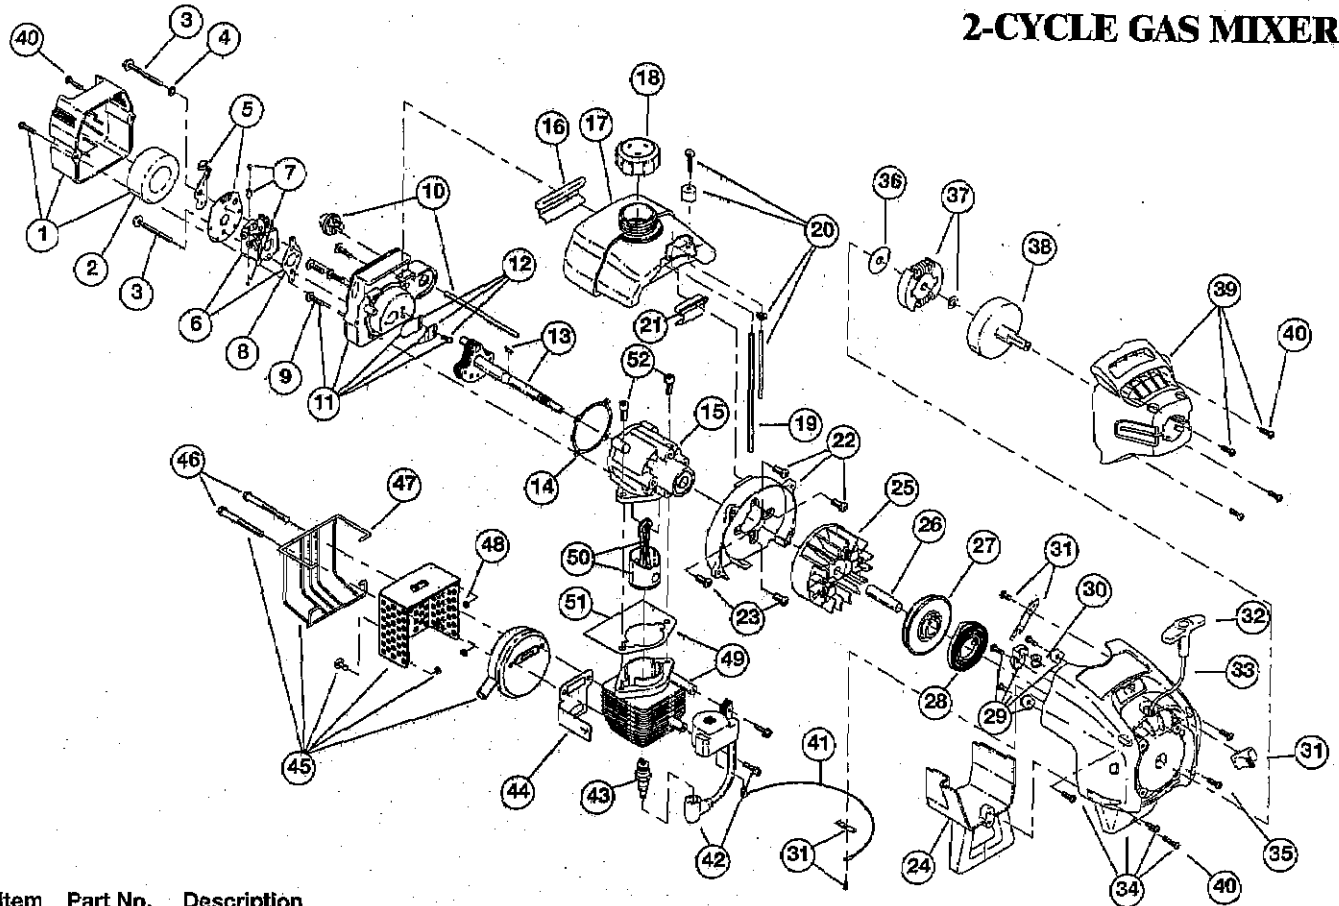

ENGINE PARTS - MODEL GM2000 2-CYCLE GAS MIXER

Item	Part No.	Description	Item	Part No.	Description
1	180349	Carburetor/Air Cleaner Cover Assembly (includes 2)	35	181862	Housing Screw
2	180350	Air Cleaner Filter	36	181074	Clutch Washer
3	180351	Carburetor Mounting Screw Assembly	37	181445	Clutch Rotor Assembly
4	180352	Wavey Washer	38	153592	Clutch Drum Assembly
5	180353	Choke Lever and Plate	39	181854	Clutch Cover Assembly
6	181675	Carburetor Assembly W/Limiter Caps (includes 20)	40	181345	Cover Screw
7	682048	Throttle Adjustment Assembly (Walbro)	41	180036	Wire Lead
7	180092	Throttle Adjustment Assembly (Zama)	42	683390	Module Assembly
8	610675	Carburetor Gasket	43	610311	Spark Plug
9	181860	Carb Mount Screw	44	180980	Exhaust Gasket
10	181558	Primer and Hose Assembly	45	181572	Muffler Assembly (includes 44 & 46-48)
11	180354	Carb Mount Assembly	46	684197	Muffler Mounting Bolt Assembly
12	684451	Reed Assembly	47	976246-001	Muffler Guard
13	181498	Power Shaft Assembly	48	641180-001	Push Nut
14	612115	Carburetor Mount Gasket	49	180063	Cylinder Assembly (includes 52)
15	180026	Crank Case Service Assembly (includes 13)	50	684449	Piston and Rod Assembly
16	612134	Rear Mounting Pad	51	610674	Cylinder Gasket
17	181438	Fuel Tank Assembly (includes 18-20)	52	181670	Cylinder Bolt
18	181559	Fuel Cap Assembly	*	180011	Engine Gasket Kit
19	181168	Fuel Return Line	*	180602	O.E.M. Carburetor Repair Kit (Walbro)
20	682039	Fuel Line Assembly	*	180090	O.E.M. Carburetor Repair Kit (Zama)
21	145308	Front Mounting Pad	*	181069	Gasket Diaphragm Repair Kit (Walbro)
22	153520	Shroud Assembly	*	180091	Gasket Diaphragm Repair Kit (Zama)
23	181861	Shroud Screw	*	180530	Piston Ring
24	181905	Shroud Extension and Stand with Holes	*	180027	Short Block Assembly (includes 13, 15, 43, 49-52)
25	180929	Flywheel Assembly	*	610676	Flywheel Key
26	181065	Spacer	*	181501	Starter Housing Screw Set
27	181597	Recoil Pulley Assembly	*	181878	Carburetor Limiter Cap Set (Walbro)
28	613102	Recoil Spring	*	181562	Carburetor Limiter Cap Set (Zama)
29	181441	Pulley Retainer Assembly	*	610309	Crankcase Seal
30	611061	Rope Guide	*	181599	Clutch Springs (Qty. 2)
31	181442	Switch Assembly (includes 42)	*		Not Shown
32	181079	Pull Handle			
33	613103	Rope			
34	181443	Starter Housing Assembly (includes 27-34 & 42)