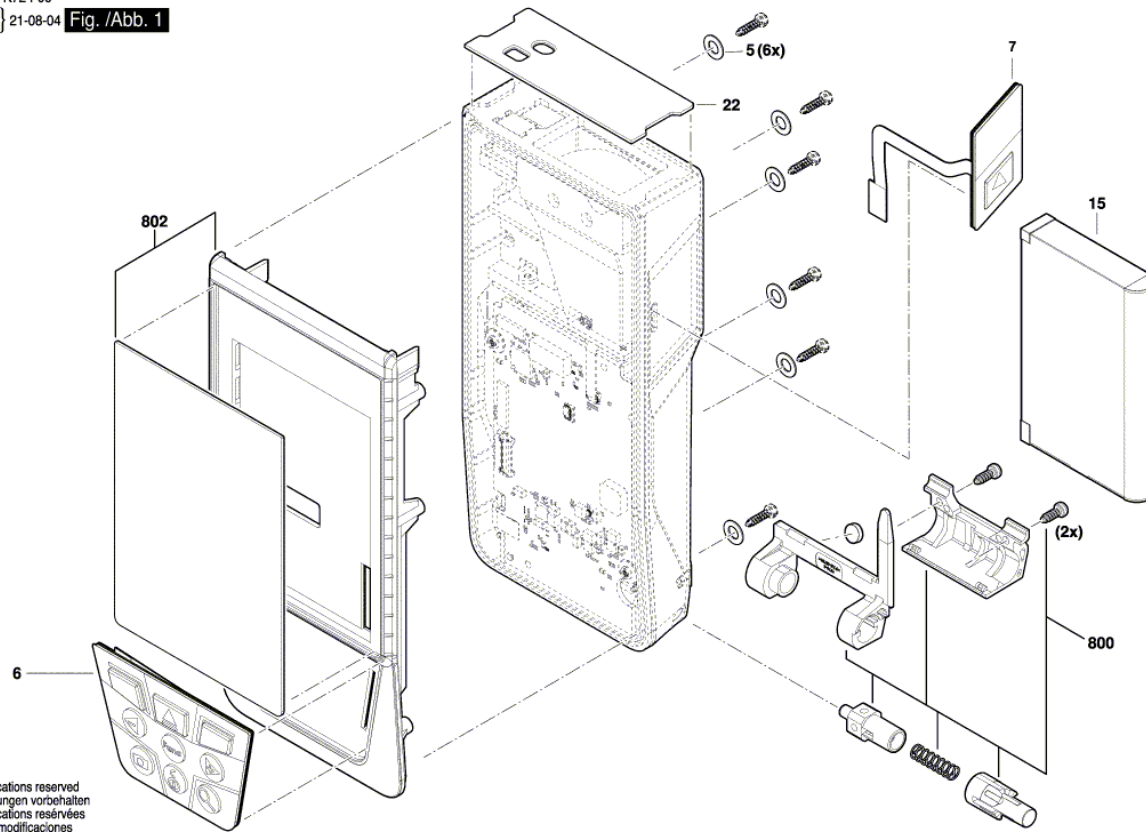

Illustration - Type - E

3 601 K72 F00
Issue/ Stand | 21-08-04 | Fig./Abb. 1