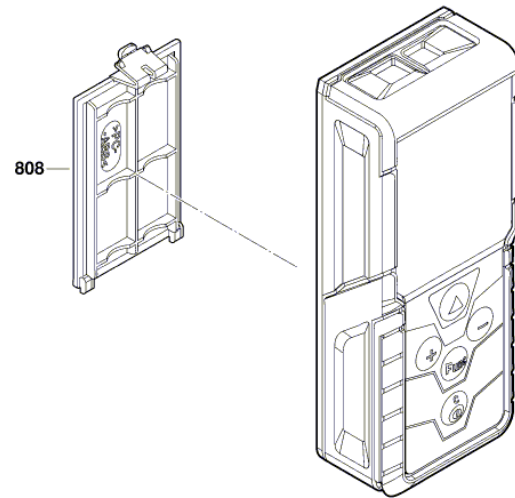

Spare parts list

Item	Part Number	Description
660	2 609 160 205	Plate
808	2 609 101 223	Battery Cover

Illustration - Type - E

3 601 K72 980

Stand | 19-03
Issue | 22-12-20

Fig. /Abb. 1

Änderungen vorbehalten
Modifications reserved
Modifications réservées
Salvo modificaciones