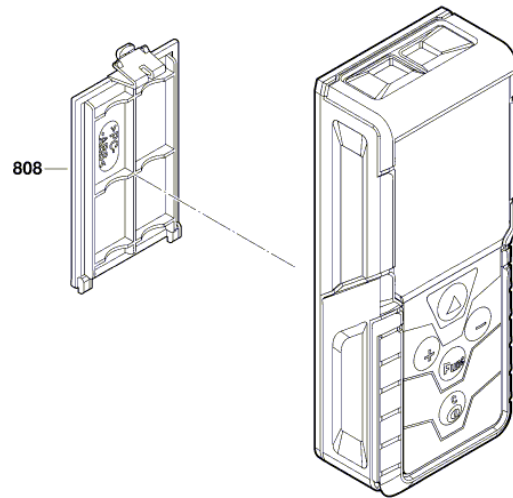

Spare parts list

Item	Part Number	Description	Illustration
660	2 609 160 205	Plate	1
808	2 609 101 223	Battery Cover	1

Illustration - Type - E

3 601 K72 980
Stand | 19-03
Issue | 22-12-20 **Fig. /Abb. 1**

Änderungen vorbehalten
Modifications reserved
Modifications réservées
Salvo modificaciones