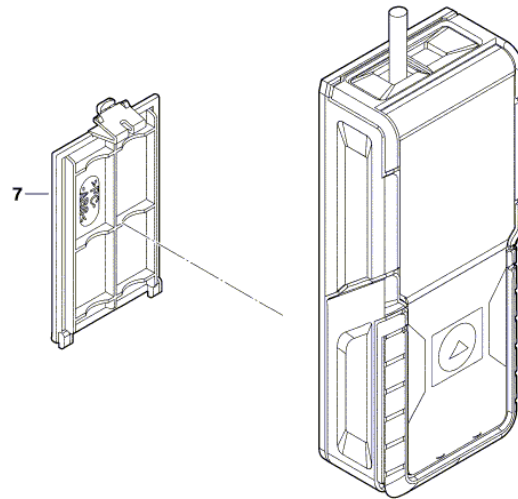

Illustration - Type - E

3 601 K72 J80
Issue | 17-01-19
Stand | **Fig./Abb. 1**

Änderungen vorbehalten
Modifications reserved
Modificaciones reservadas
Salvo modificaciones