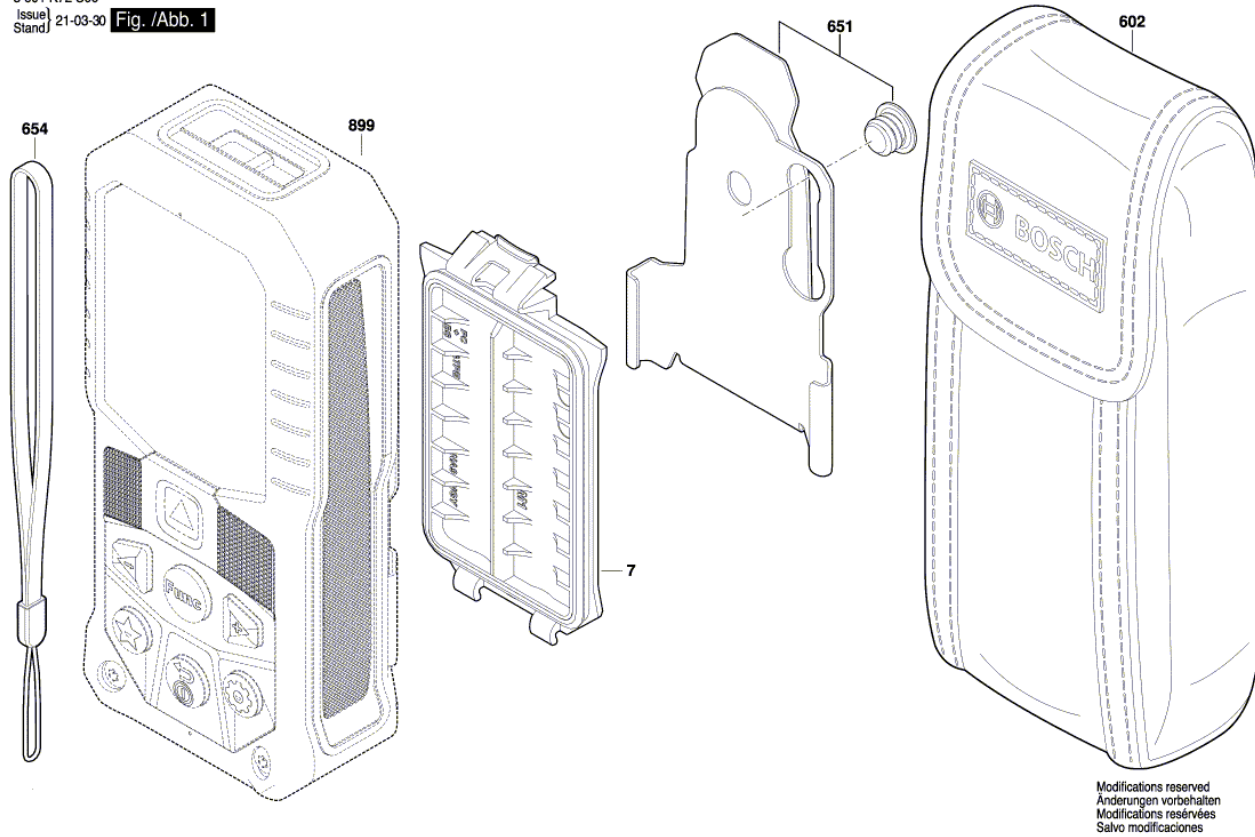

Illustration - Type - E

3 601 K72 S00
Issue | 21-03-30
Stand | Fig. /Abb. 1