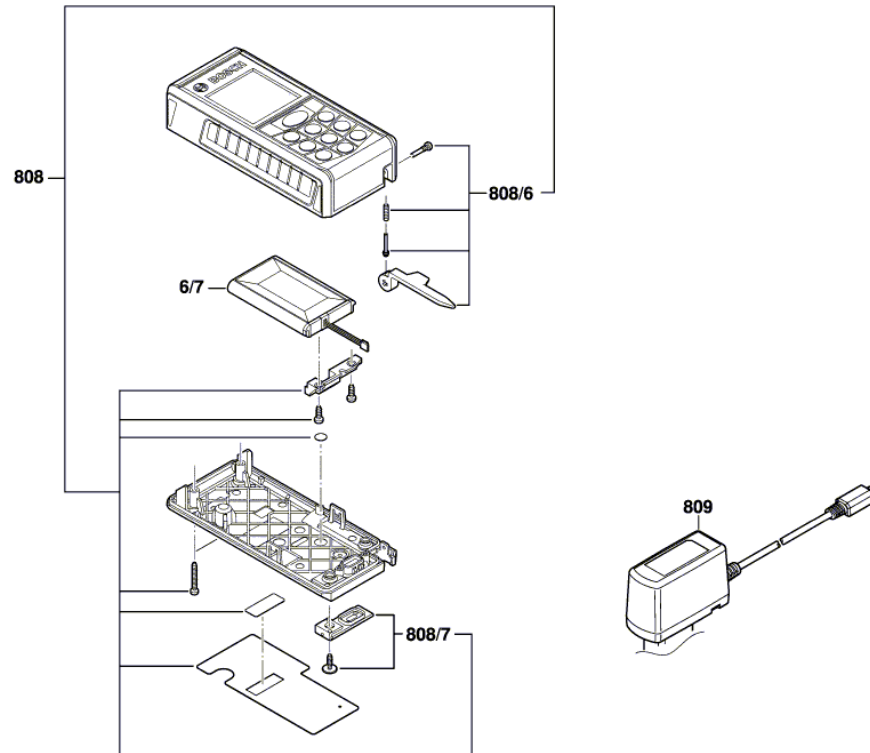

Illustration - Type - E

3 601 K72 700
Stand } 21-05
Issue } 22-03-14 **Fig./Abb. 1**

Änderungen vorbehalten
Modifications reserved
Modifications réservées
Salvo modificaciones