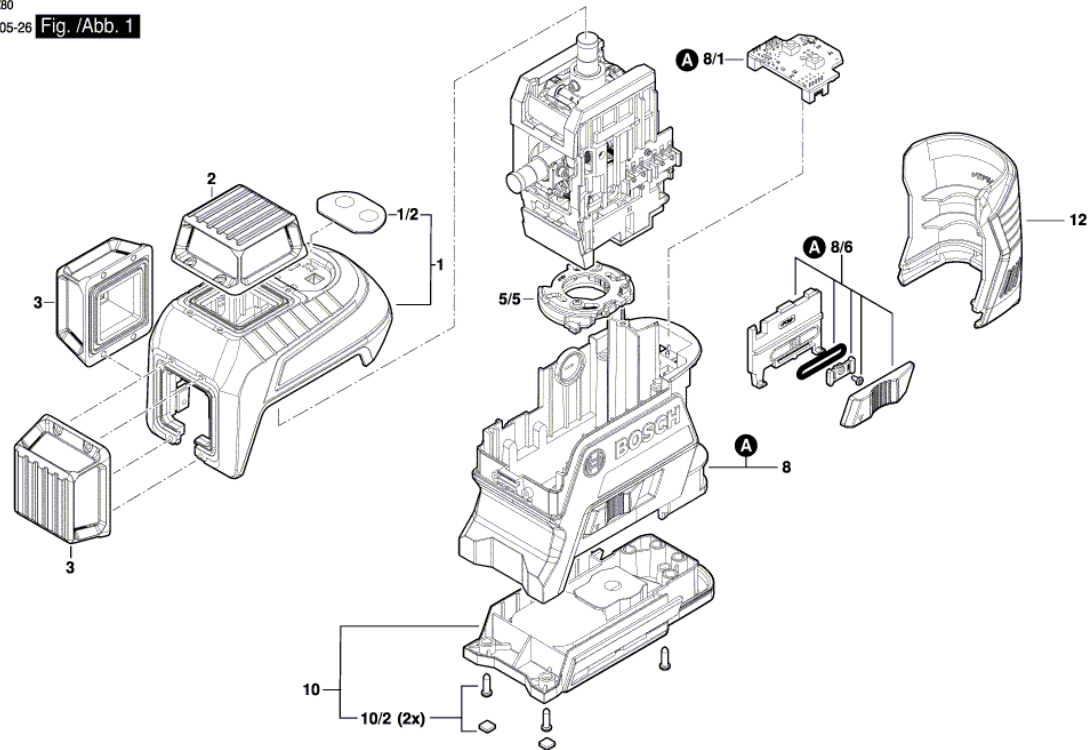

Spare parts list

Item	Part Number	Description
1	1 600 A01 ZT4	Assembly
1/2	1 600 A01 Z29	Rubber Pad
2	1 600 A02 06D	Assembly
3	1 600 A02 1U1	Assembly
5/5	1 600 A02 1TU	Assembly
8	1 600 A02 1TT	Assembly
8/1	1 600 A01 MJ2	Printed-Board Assembly
8/6	1 600 A00 NM4	Linkage
10	1 600 A00 RK9	Assembly
10/2	1 618 C01 39J	Rubber Pad
12	1 600 A00 NM5	Battery Cover

Illustration - Type - E

3 601 K63 Z80
Issue | 21-05-26
Stand | Fig./Abb. 1