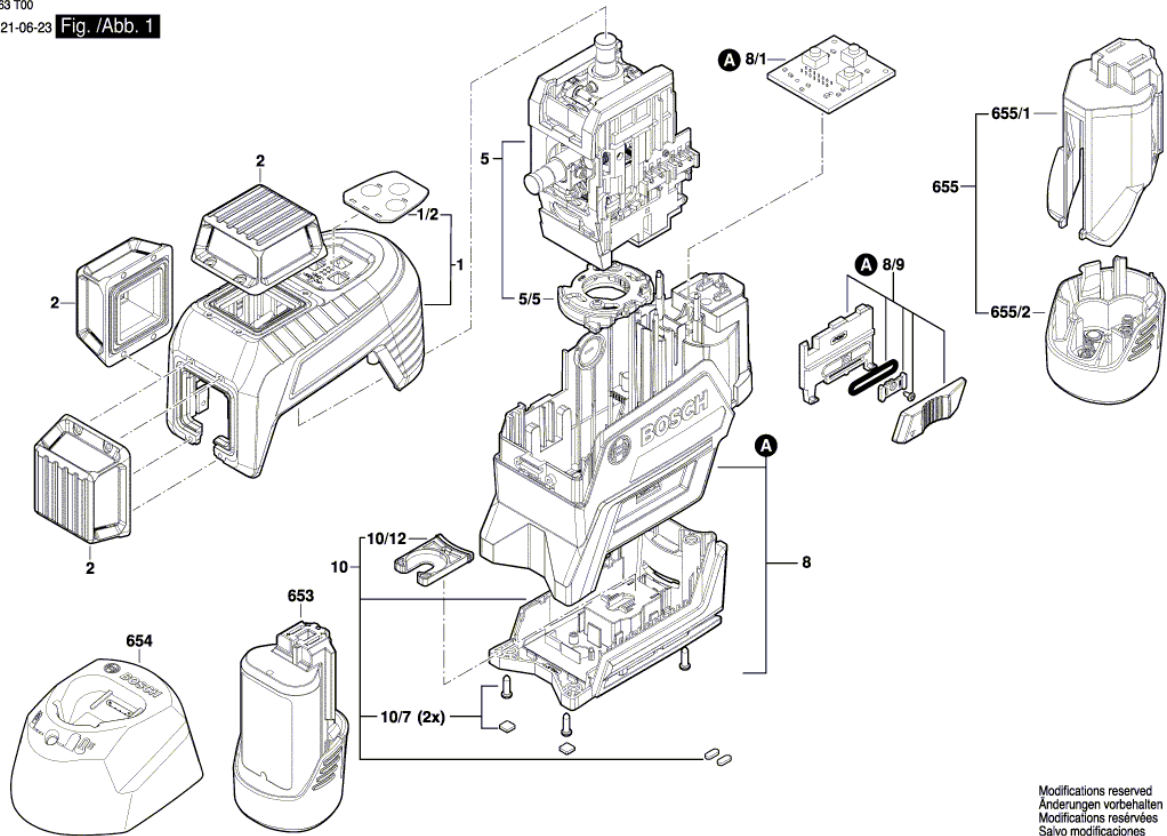

Illustration - Type - E

3 601 K63 T00
Issue | 21-06-23
Stand | Fig./Abb. 1