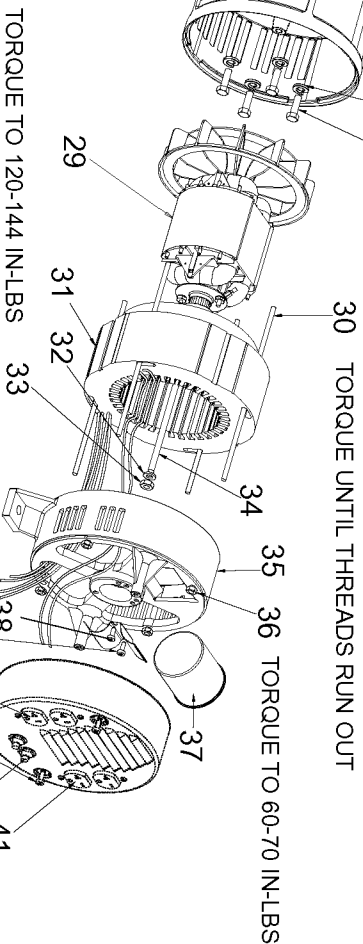

SHOWN FOR
REFERENCE ONLY

26 ORIENT WITH VENTS DOWNWARD AS SHOWN
27 28 TORQUE TO 204-264 IN-LBS

TORQUE TO 120-144 IN-LBS

30 TORQUE UNTIL THREADS RUN OUT

TORQUE TO 30-40 IN-LBS

35 36 TORQUE TO 60-70 IN-LBS

CAPACITOR WIRING

SHOWN FOR
REFERENCE ONLY

Parts List for GHV4500S1 Type 1

Item Number	Part Number	Description	Qty Required
1	91895680	SCREW .250-20X.750 H	1
2	Z-GS-0795	TANK FUEL 7G SS	1
3	GS-0443	CAP FUEL TANK	1
4	Z-A14582	HOSE FUEL	1
5	GS-0227	CLAMP FUEL .50	1
6	N103455	GROMMET	1
7	GS-0437	DRAIN COCK	1
8	GS-0079	COVER END DOUBLE REC	1
10	000000-00	No Longer Available	1
11	SSN-1014-ZN	WASHER .339/.344 ID	1
12	SSF-8111-ZN	NUT .375-16 HEX WHIZ	1
13	GS-0117	LUG GROUND	1
14	SS-12-CD	SCREW .313-18X.750 H	1
15	SSF-3140-ZN	SCREW .375-16X1.00 H	1
16	SSF-8150	NUT .312-18 UNC HEX	1
17	GS-0033	ISOLATOR VIBRATION 1	1
17	GS-0033	ISOLATOR VIBRATION 1	1
18	N017772	LOCK WASHER	1
19	GS-0118	STRAP GROUND	1
20	95829230	SCREW .313-18X1.50 H	1
21	000000-00	No Longer Available	1
24	5140123-06	SCREW	1
25	330016-13	WASHER	1
26	000000-00	No Longer Available	1
27	SSN-619	WASHER .375 SPRING L	1
28	5140125-93	SCREW	1
29	Z-D27809	ASSY GEN 3.255 2D IC	1

Parts List for GHV4500S1 Type 1

Item Number	Part Number	Description	Qty Required
29	D27092	KIT SERVICE FOCUS MO	1
30	000000-00	No Longer Available	1
31	Z-D27809	ASSY GEN 3.255 2D IC	1
31	D27092	KIT SERVICE FOCUS MO	1
32	330016-13	WASHER	1
33	SSF-576	NUT .313-24 HEX W/KE	1
35	000000-00	No Longer Available	1
36	SSF-575	NUT .250-20 HEX W/KE	1
37	GS-0104	CAPACITOR 50 UF	1
38	K-0378	KIT SUPPORT BEARING	1
40	GS-0019	RECEPTACLE 120V 20A	1
42	Z-GS-0024	BREAKER CIRCUIT 125/	1
856	GS-0082	DIODE DSA	1