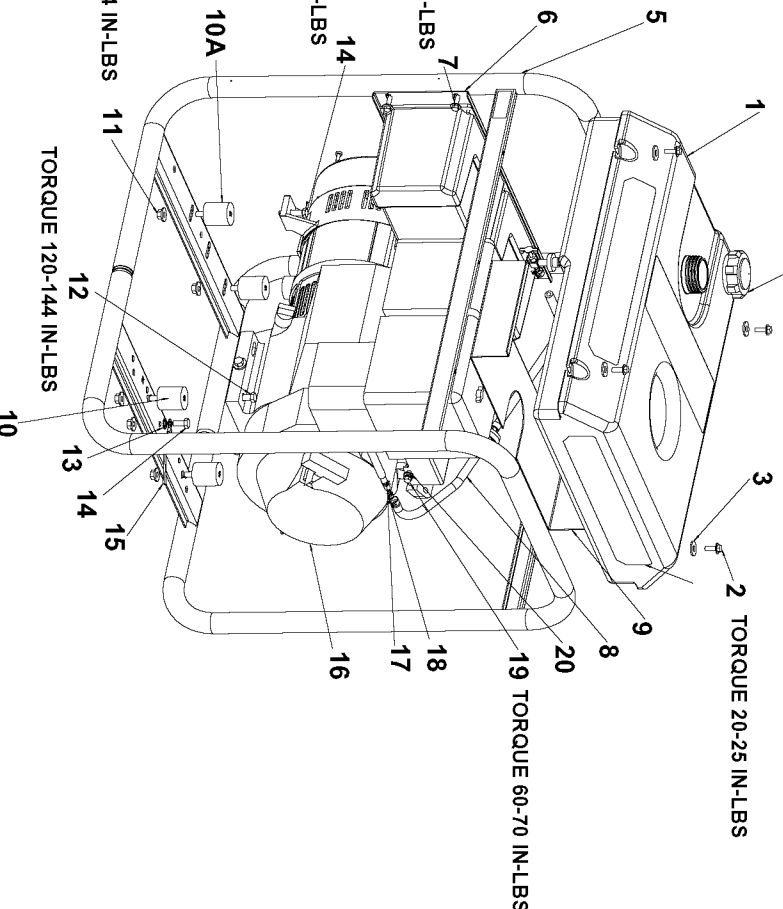

SCREW ON HAND TIGHT 4

2 TORQUE 20-25 IN-LBS

19 TORQUE 60-70 IN-LBS

TORQUE 60-70 IN-LBS

TORQUE 60-70 IN-LBS

TORQUE 120-144 IN-LBS

TORQUE 120-144 IN-LBS

SHOWN FOR REFERENCE ONLY

33 ORIENT WITH VENTS DOWNWARD AS SHOWN

34 TORQUE TO 204-264 IN-LBS

37 TORQUE UNTIL THREADS RUN OUT

36 TORQUE TO 120-144 IN-LBS 40

BOLT FLANGES TOP PARALLEL WITH ENGINE BASE

41 TORQUE TO 30-40 IN-LBS

42 TORQUE TO 60-70 IN-LBS

SHOWN FOR REFERENCE ONLY

CAPACITOR WIRING

TORQUE 15-25 IN-LBS

ATTACH SPEED CLIP  
PRIOR TO ASSEMBLY  
OF DEVICES  
TO FACE PLATE

WIRING HARNESS PIN PLUG  
TO BE SNAPPED INTO OPENING  
INSIDE REAR COVER

### Parts List for GHV4500 Type 3

Item Number	Part Number	Description	Qty Required
1	Z-GS-0795	TANK FUEL 7G SS	1
2	91895680	SCREW .250-20X.750 H	1
3	SSN-632	WASHER .875 OD .375	1
4	GS-0443	CAP FUEL TANK	1
5	000000-00	No Longer Available	1
6	000000-00	No Longer Available	1
7	91895680	SCREW .250-20X.750 H	1
8	Z-A14582	HOSE FUEL	1
9	000000-00	No Longer Available	1
10	GS-0033	ISOLATOR VIBRATION 1	1
10	GS-0433	ISOLATOR	1
11	SSF-8150	NUT .312-18 UNC HEX	1
12	5140123-06	SCREW	1
13	N017772	LOCK WASHER	1
14	SS-12-CD	SCREW .313-18X.750 H	1
15	GS-0118	STRAP GROUND	1
16	000000-00	No Longer Available	1
17	000000-00	No Longer Available	1
18	GS-0535	UNION REDUCER 1/4 X	1
19	39124607	SCREW .250-20X.625 H	1
20	5130235-00	LOCK WASHER	1
21	Z-A14582	HOSE FUEL	1
22	000000-00	No Longer Available	1
23	GS-0227	CLAMP FUEL .50	1
24	GS-0459	FILTER FUEL	1
25	GS-0117	LUG GROUND	1
26	SSF-553-1	SCREW #10-24X.563 TH	1