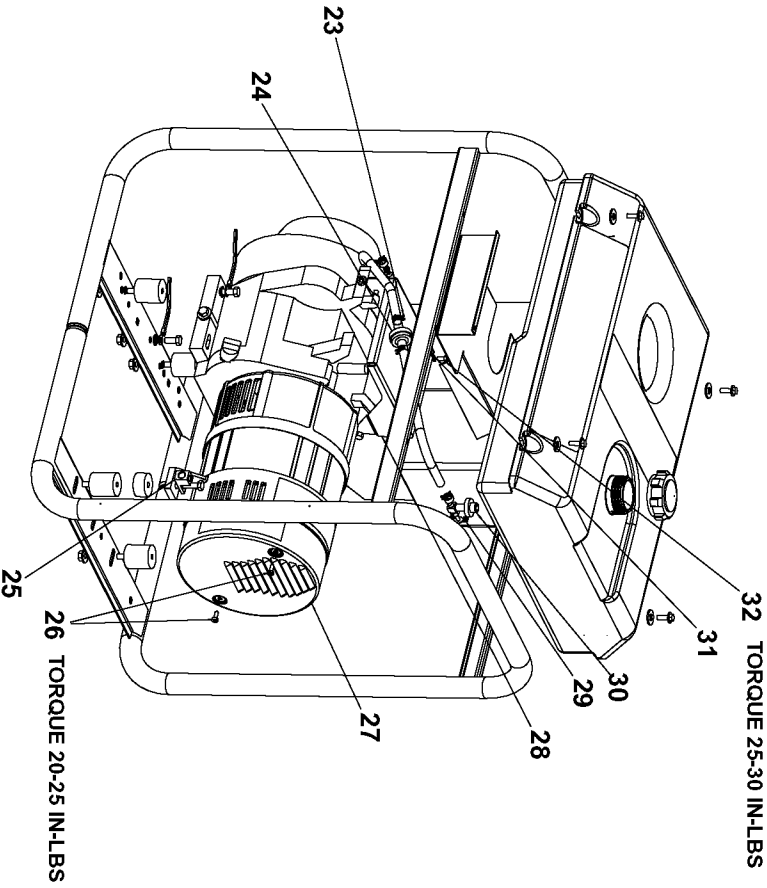

SCREW ON HAND TIGHT 4

2 TORQUE 20-25 IN-LBS

19 TORQUE 60-70 IN-LBS

TORQUE 60-70 IN-LBS

TORQUE 60-70 IN-LBS

TORQUE 120-144 IN-LBS

TORQUE 120-144 IN-LBS

SHOWN FOR REFERENCE ONLY

33 ORIENT WITH VENTS DOWNWARD AS SHOWN

34 TORQUE TO 204-264 IN-LBS

37 TORQUE UNTIL THREADS RUN OUT

36 TORQUE TO 120-144 IN-LBS 40

BOLT FLANGES TOP PARALLEL WITH ENGINE BASE

41 TORQUE TO 30-40 IN-LBS

42 TORQUE TO 60-70 IN-LBS

SHOWN FOR REFERENCE ONLY

CAPACITOR WIRING

TORQUE 15-25 IN-LBS

ATTACH SPEED CLIP
PRIOR TO ASSEMBLY
OF DEVICES
TO FACE PLATE

47

48

49

50

51

WIRING HARNESS PIN PLUG
TO BE SNAPPED INTO OPENING
INSIDE REAR COVER

Parts List for GHV4500 Type 0

Item Number	Part Number	Description	Qty Required
1	Z-GS-0795	TANK FUEL 7G SS	1
2	91895680	SCREW .250-20X.750 H	1
3	SSN-632	WASHER .875 OD .375	1
4	GS-0443	CAP FUEL TANK	1
5	000000-00	No Longer Available	1
6	000000-00	No Longer Available	1
7	91895680	SCREW .250-20X.750 H	1
8	95829230	SCREW .313-18X1.50 H	1
9	000000-00	No Longer Available	1
10	GS-0033	ISOLATOR VIBRATION 1	1
10	GS-0433	ISOLATOR	2
11	SSF-8150	NUT .312-18 UNC HEX	5
12	5140123-06	SCREW	2
13	N017772	LOCK WASHER	2
14	SS-12-CD	SCREW .313-18X.750 H	1
15	GS-0118	STRAP GROUND	1
16	000000-00	No Longer Available	1
17	000000-00	No Longer Available	1
18	GS-0535	UNION REDUCER 1/4 X	1
19	39124607	SCREW .250-20X.625 H	1
20	5130235-00	LOCK WASHER	1
21	Z-A14582	HOSE FUEL	1
22	000000-00	No Longer Available	1
23	GS-0227	CLAMP FUEL .50	1
24	GS-0459	FILTER FUEL	1
25	GS-0117	LUG GROUND	1
26	SSF-553-1	SCREW #10-24X.563 TH	1