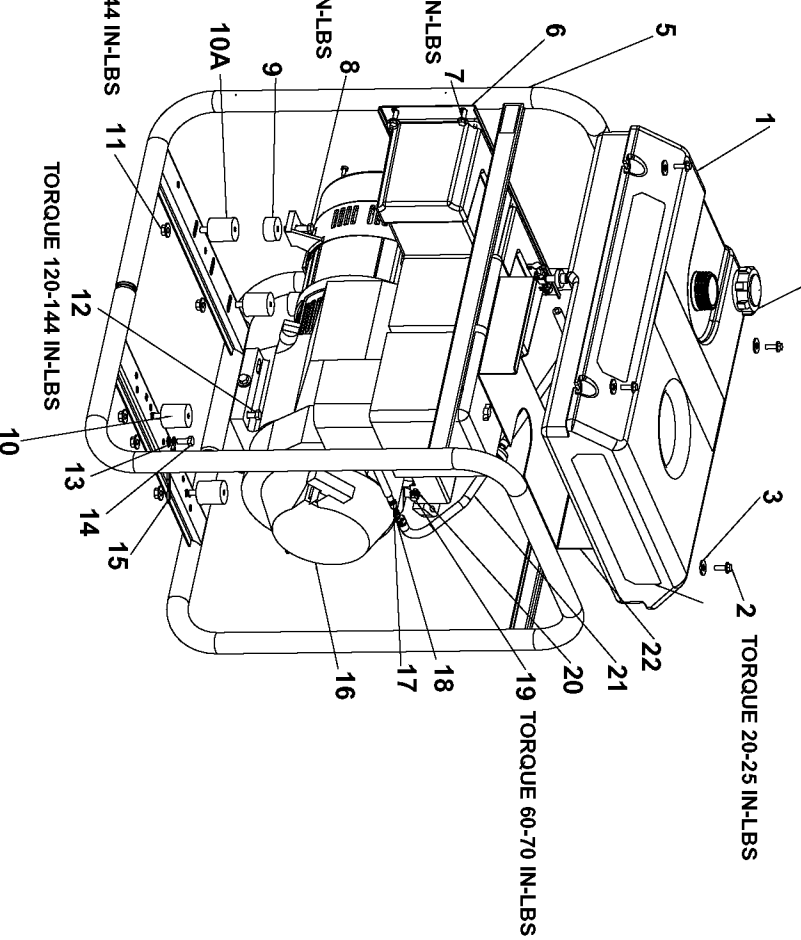

SCREW ON HAND TIGHT 4

2 TORQUE 20-25 IN-LBS

19 TORQUE 60-70 IN-LBS

TORQUE 60-70 IN-LBS

TORQUE 60-70 IN-LBS

TORQUE 120-144 IN-LBS

TORQUE 120-144 IN-LBS

SHOWN FOR REFERENCE ONLY

33 ORIENT WITH VENTS DOWNWARD AS SHOWN

34 TORQUE TO 204-264 IN-LBS

37 TORQUE UNTIL THREADS RUN OUT

36 TORQUE TO 120-144 IN-LBS 40

BOLT FLANGES TOP PARALLEL WITH ENGINE BASE

41 TORQUE TO 30-40 IN-LBS

42 TORQUE TO 60-70 IN-LBS

SHOWN FOR REFERENCE ONLY

CAPACITOR WIRING

TORQUE 15-25 IN-LBS

ATTACH SPEED CLIP
PRIOR TO ASSEMBLY
OF DEVICES
TO FACE PLATE

47

48

49

50

51

WIRING HARNESS PIN PLUG
TO BE SNAPPED INTO OPENING
INSIDE REAR COVER

Parts List for GHV4500 Type 0

Item Number	Part Number	Description	Qty Required
1	Z-GS-0795	TANK FUEL 7G SS	1
2	91895680	SCREW .250-20X.750 H	1
3	SSN-632	WASHER .875 OD .375	1
4	GS-0443	CAP FUEL TANK	1
5	000000-00	No Longer Available	1
6	000000-00	No Longer Available	1
7	91895680	SCREW .250-20X.750 H	1
8	95829230	SCREW .313-18X1.50 H	1
9	000000-00	No Longer Available	1
10	GS-0033	ISOLATOR VIBRATION 1	1
10	GS-0433	ISOLATOR	2
11	SSF-8150	NUT .312-18 UNC HEX	5
12	5140123-06	SCREW	2
13	N017772	LOCK WASHER	2
14	SS-12-CD	SCREW .313-18X.750 H	1
15	GS-0118	STRAP GROUND	1
16	000000-00	No Longer Available	1
17	000000-00	No Longer Available	1
18	GS-0535	UNION REDUCER 1/4 X	1
19	39124607	SCREW .250-20X.625 H	1
20	5130235-00	LOCK WASHER	1
21	Z-A14582	HOSE FUEL	1
22	000000-00	No Longer Available	1
23	GS-0227	CLAMP FUEL .50	1
24	GS-0459	FILTER FUEL	1
25	GS-0117	LUG GROUND	1
26	SSF-553-1	SCREW #10-24X.563 TH	1