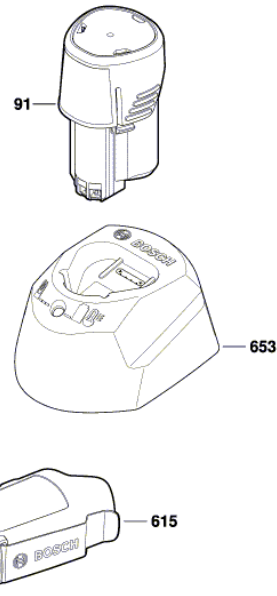

Spare parts list

Item	Part Number	Description		Illustration
91	1 607 A35 0C8	Battery Pack	BAT 414 10,8/12V 2,0Ah	1
653	2 607 226 193	Charger	USA/CAN GAL 12V-20	1
899	1 600 A01 Z4T	Winter jacket	L	1

Illustration - Type - E

1 600 A01 Z4R
Issue |
Stand | 20-10-21 Fig./Abb. 1