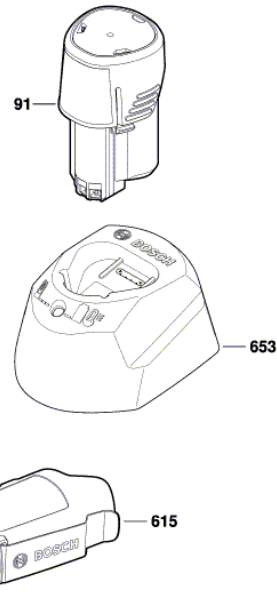

Spare parts list

Item	Part Number	Description		Illustration
91	1 607 A35 0C8	Battery Pack	BAT 414 10,8/12V 2,0Ah	1
653	2 607 226 193	Charger	USA/CAN GAL 12V-20	1
899	1 600 A01 Z4R	Winter jacket	S	1

Illustration - Type - E

1 600 A01 Z4R
Issue |
Stand | 20-10-21 Fig./Abb. 1