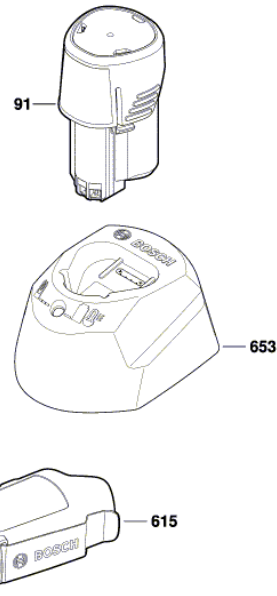

Spare parts list

Item	Part Number	Description		Illustration
91	1 607 A35 0C8	Battery Pack	BAT 414 10,8/12V 2,0Ah	1
653	2 607 226 193	Charger	USA/CAN GAL 12V-20	1
899	1 600 A01 Z5V	Sweater	S	1

Illustration - Type - E

1 600 A01 Z5V
Issue | 20-10-21
Stand | Fig./Abb. 1