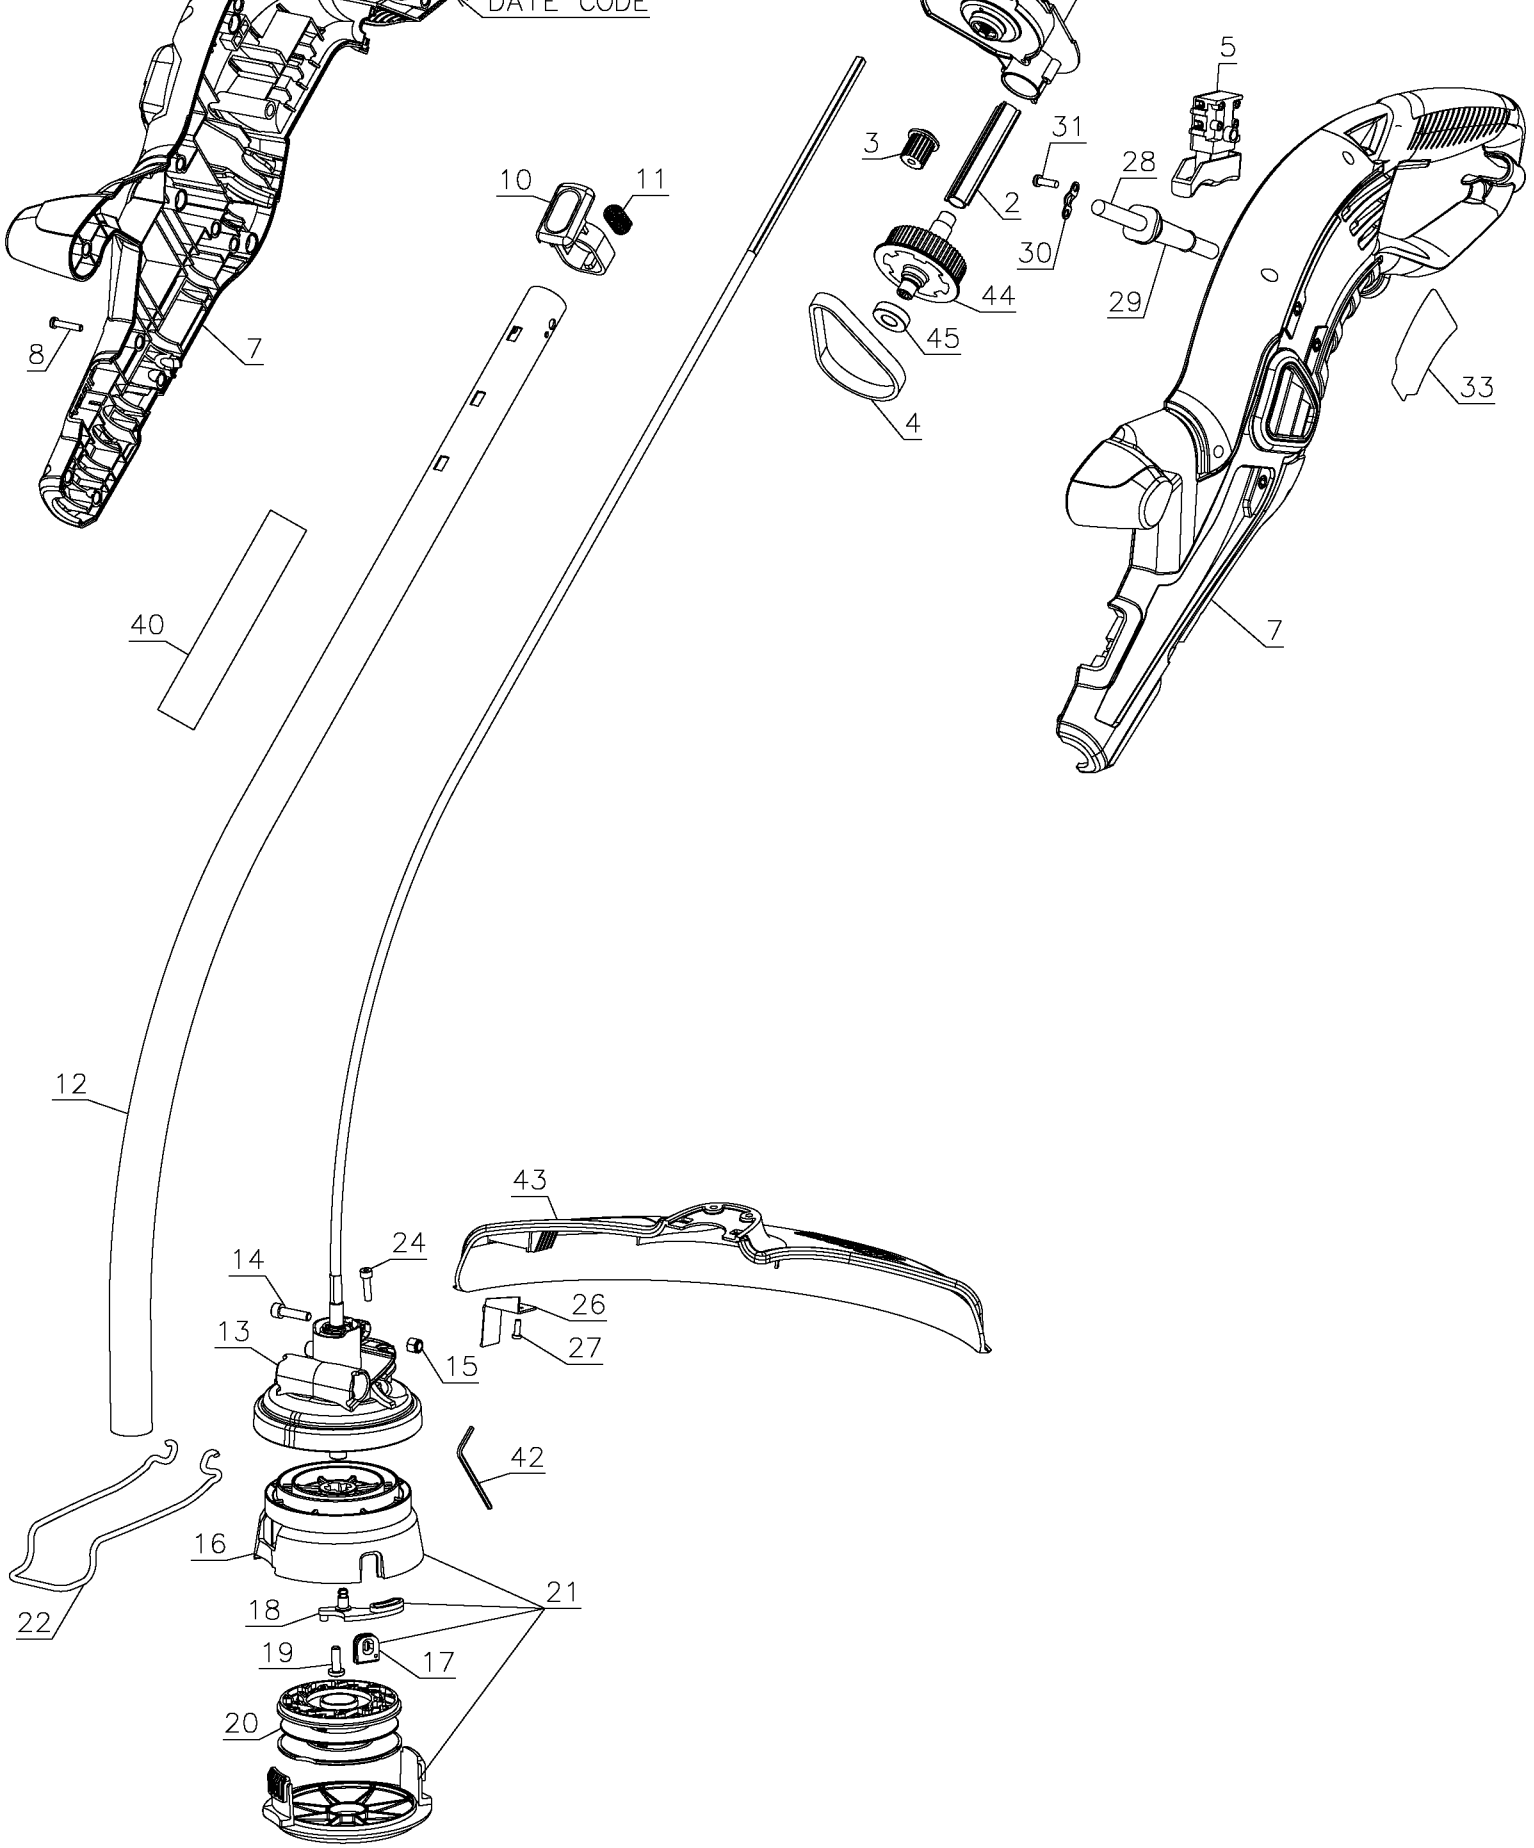

DATE CODE

Parts List for GH2000 Type 1

Item Number	Part Number	Description	Qty Required
1	90546239	MOTOR ASSEMBLY	1
2	479952-00	FLEX SUPPORT	1
3	478626-00	DRIVE PULLEY	1
4	90552006	BELT	1
5	90553261	SWITCH	1
7	000000-00	No Longer Available	1
8	5103541-00	SCREW	15
10	478517-00	BUTTON	1
11	580936-00	SPRING	1
12	478527-01	TUBE ASSY	1
13	492239-00	FLEX SHAFT	1
14	98120-36	BOLT	1
15	477344-00	LOCKNUT,M5	1
16	90529876	SPOOL HOUSING	1
17	495585-00	EYELET	2
18	479751-00S	LEVER	1
19	371954-01	BLADE BOLT	1
21	90540850	SPOOL KIT	1
22	1005959-00	EDGE GUIDE	1
24	098119-23	SCREW	2
26	487837-00	BLADE	1
27	681914-00	SCREW	1
28	489741-00	CORD & PLUG	1
29	770235	CORD PROTECTOR	1
30	821070	CORD CLAMP	1
31	821057-00	SCREW	2
33	477492-00	BRAND LABEL	1

Parts List for GH2000 Type 1

Item Number	Part Number	Description	Qty Required
34	90579057	NAME PLATE	1
40	90555828	WARNING LABEL	1
42	604407-02	HEX WRENCH	1
43	90566118-01	GUARD ASSEMBLY	1
44	90554249	PULLEY ASSY.	1
45	574853-15	BALL BEARING	1