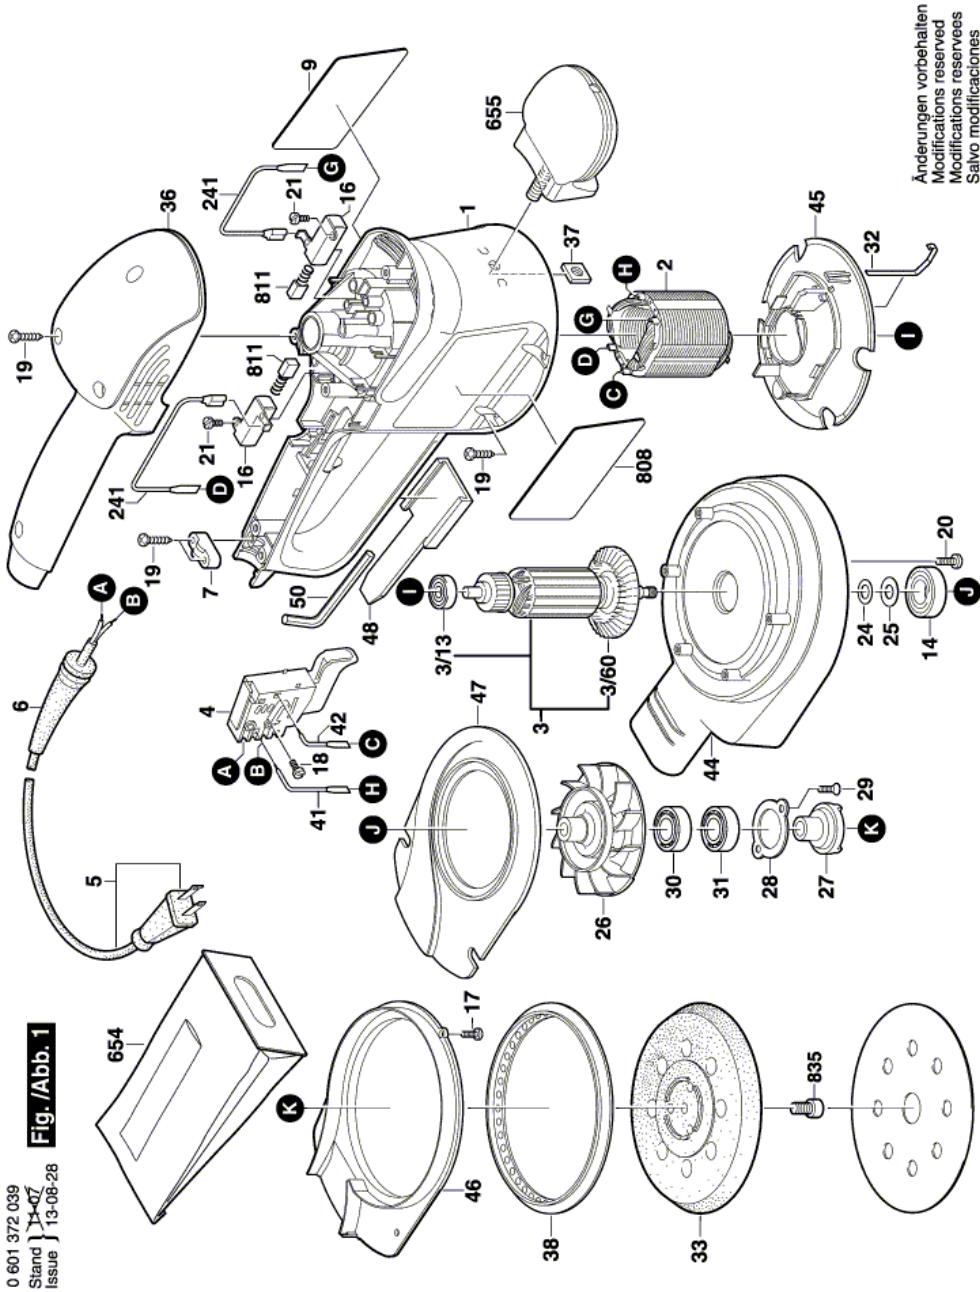

Illustration - Type E

Information subject to change without further notice.