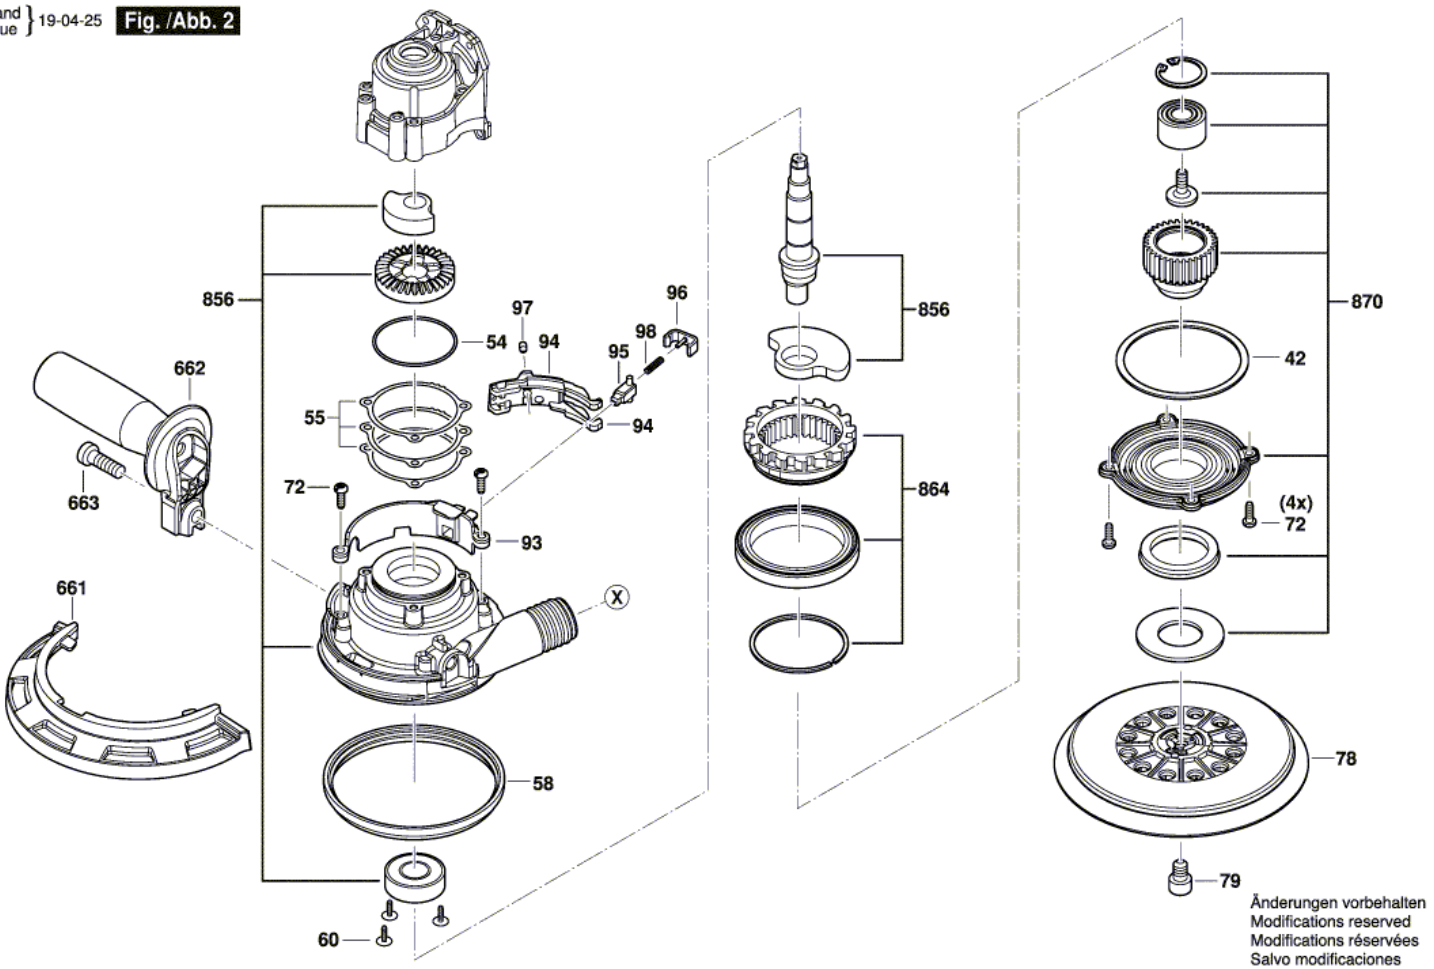

Information subject to change without further notice.