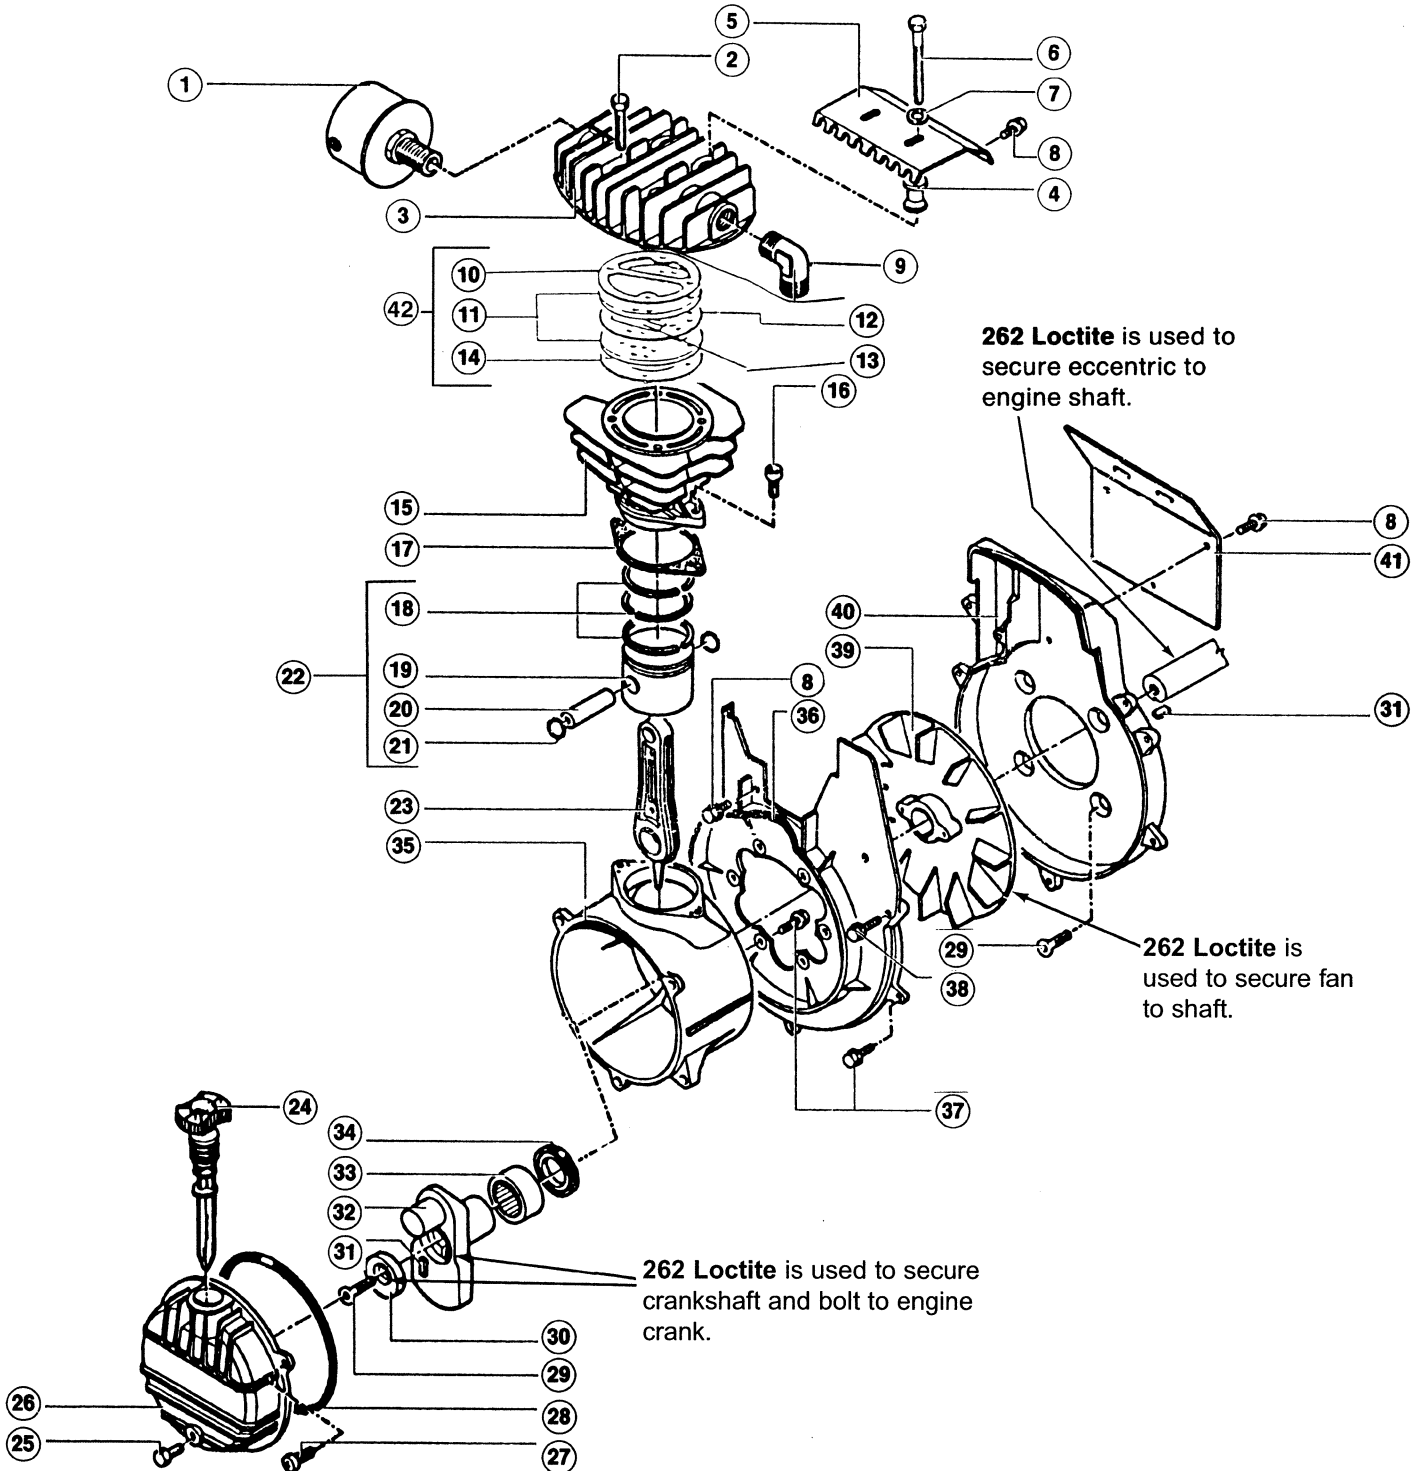

ROLAIR

SCHEMATIC FOR PMP11MK238FI

ROLAIR SYSTEMS
606 S. Lake Street, P.O. Box 346
Hustisford Wisconsin 53034-0346
Phone: 920-349-3281
Sales Fax: 920.349.3691
Service Fax: 920.349.8861
www.rolair.com

PARTS LIST FOR PMP11MK238FI

Schematic #	Description	Part #	Qty.
1	Intake Filter Assembly	317013000F	1
	Filter Element	317013004FE	1
2	Bolt	014002021F	2
3	Head	116069001F	1
4	Spacer	116060015F	2
5	Air Baffle	116060007F	1
6	Bolt	MIS10035	2
7	Washer	MIS10102	2
8	Screw	MIS10036	6
9	Brass Elbow	BREL0500X037539	1
10	Gasket	116022009F	1
11	Valve Plate	116022013F	2
12	Gasket	116022012F	1
13	Valve	116022038F	2
14	Gasket	116022010F	1
15	Cylinder	116022001F	1
16	Bolt	MIS10049	2
17	O-Ring	010114000F	1
18	Ring Set	216022002F	1
19	Piston	116022004F	1
20	Piston Pin	116022040F	1
21	Snap Ring	015001000F	2
22	Piston Assembly	416022004F	1
23	Connecting Rod	116091021F	1
24	Dipstick	012035000F	1
25	Drain Plug	014013024F	1
26	Crankcase Cover	116022006F	1
27	Screw	MIS10036	3
28	Diaphragm	116001025F	1
29	Screw	MIS10033	5
30	Washer	116060005F	1
31	Keystock	116060006F	2
32	Crankshaft	116060001F (SPECIFY MODEL)	1
33	Bearing	033058000F	1
34	Seal	010060000F	1
35	Crankcase	116060011F	1
36	Air Baffle/Mounting Plate - Pump	116060003F	1
37	Screw	MIS10037	11
38	Screw	MIS10038	2
39	Fan	016060002F	1
40	Air Baffle/Mounting Plate - Engine	116060004F	1
41	Air Baffle	116060010F	1
42	Valve Plate Assembly	116022100F	1
	Gasket Set	216032001F	1