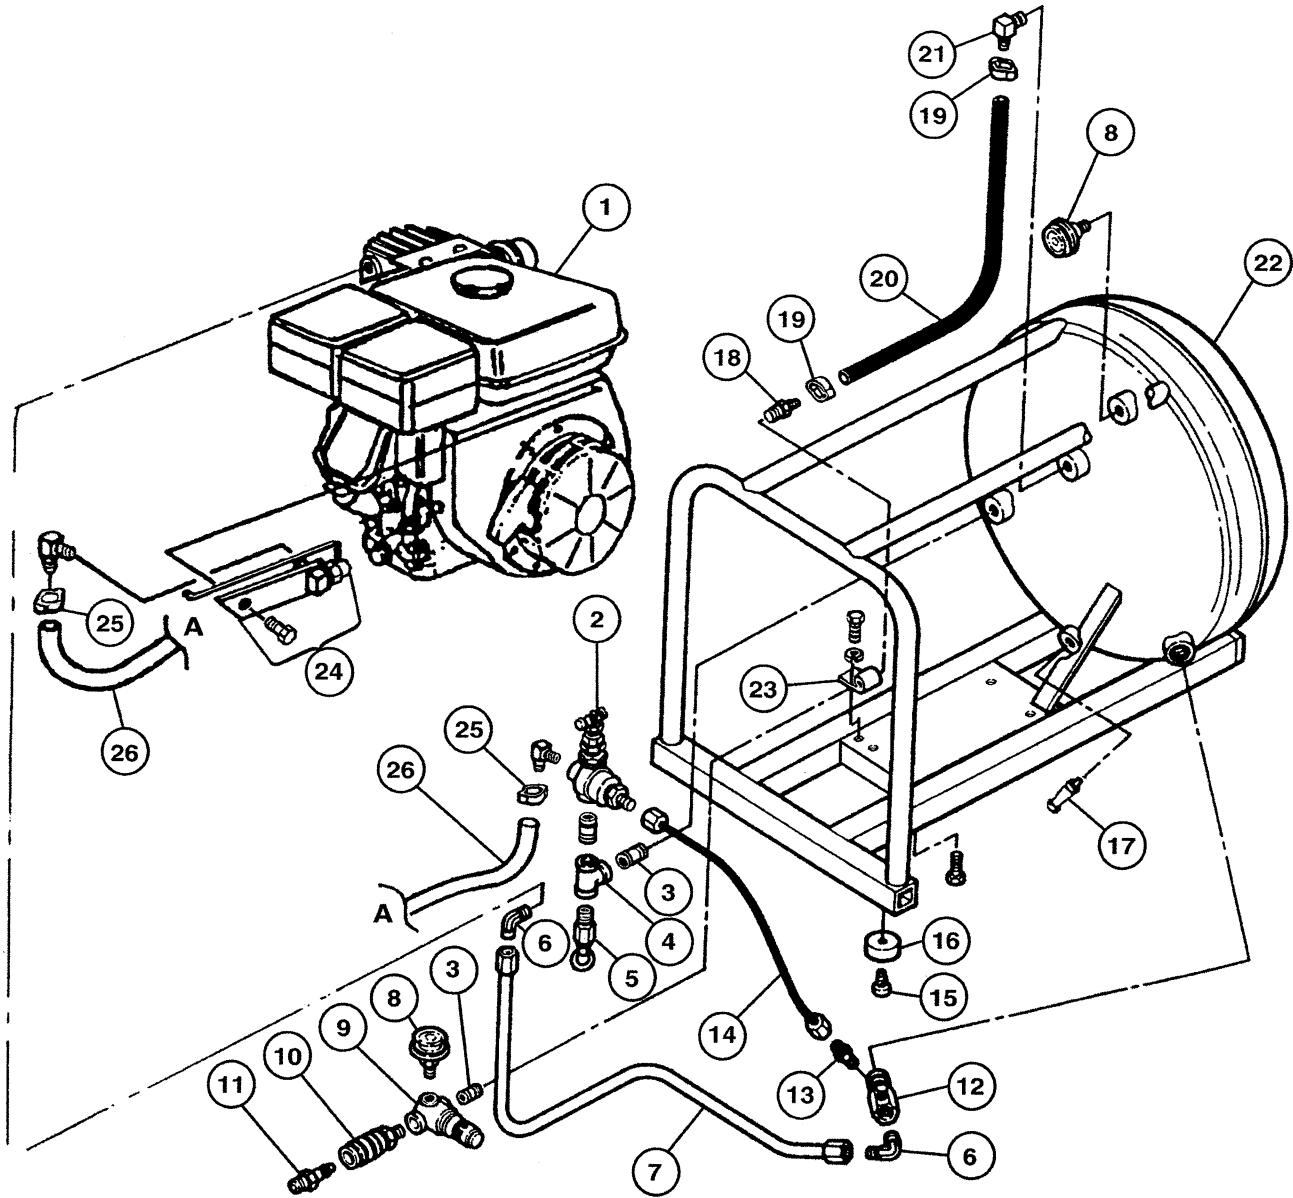

ROLAIR

SCHEMATIC FOR MODELS
GD4000PV5H
GD4500PV5R

ROLAIR SYSTEMS
606 S. Lake Street, P.O. Box 346
Hustisford Wisconsin 53034-0346
Phone: 920-349-3281
Sales Fax: 920.349.3691
Service Fax: 920.349.8861
www.rolair.com

**PARTS LIST FOR MODELS
GD4000PV5H
GD4500PV5R**

Schematic #	Description	Part #	Qty.
1	Pump - Less Engine	PMP11MK238FI	1
	Honda Engine – GD4000PV5H	ENG04H01	1
	Robin Engine – GD4500PV5R	ENG04R01	1
2	Pilot Unloader Valve	131B	1
3	Nipple	BLNP0250X0875	1
4	Tee	BLTE0250	1
5	Safety Valve	SRV0250N165	1
6	Brass Elbow	BREL0500X037539	2
7	Discharge Tube	GD4000PV5H-DISCH TB	1
8	Gauge	GA0125200	2
9	Regulator	REG0250M	1
10	Quick Disconnect	308	1
11	Coupler Plug	310	1
12	Check Valve	CV3X4T	1
13	Brass Straight	BRST0250X012538	1
14	¼" Nylon Tubing – 16"	178D	1.25'
	Brass Ring	BRRG0250	2
	Brass Nut	BRNT0250	2
	Brass Sleeve	BRSLO250	2
15	Screw	MIS10093C	6
16	Rubber Foot	219B	6
17	Drain Valve	132B	1
18	Brass Coupler	BRCPO250X0250H12	1
19	Hose Clamp	177	2
20	¼" Rubber Hose – 18"	178	1.5'
21	Brass Coupler	BREL0250X0250H16	1
22	Tank Assembly	TNKASYGDPV5	1
23	Accessory Bracket	212	1
24	Throttle Control Kit – Honda	192EGX120K1QX	1
	Robin	192EEX130D50020	1
25	Hose Clamp	177	2
26	¼" Rubber Hose – 18"	178	1.5'