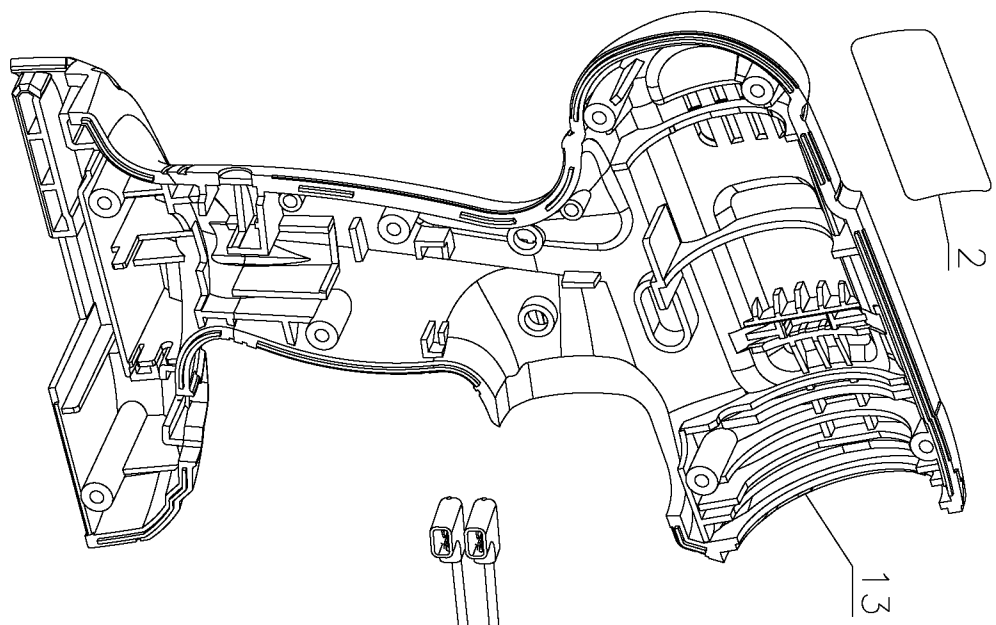

862

866

867 871

2

13

1

8

11

12

3

4

5

6

7

7

13

8

10

9

Parts List for GC180WD Type 2

Item Number	Part Number	Description	Qty Required
1	419581-01	BIT	1
2	90533185	LABEL, IDENT	1
3	90553696	NAMEPLATE	1
4	149518-01	SCREW	1
5	497283-01	SCREW	2
6	498099-00	SCREW	2
7	5106167-00	SCREW	4
8	90530825	ACTUATOR FWR/REV	1
9	90531604	CHUCK,KEYLESS	1
10	90533046	MOTOR & GEARBOX	1
11	90533048	BIT HOLDER	1
12	90533055	SWITCH,VSR	1
13	90535995	CLAMSHELL SET	1
862	90528790	STORAGE BAG	1
866	HPB18	BATTERY	1
867	5102026-00	BATTERY CAP	1
871	90540242	CHARGER	1
871	90532613	CHARGER	1