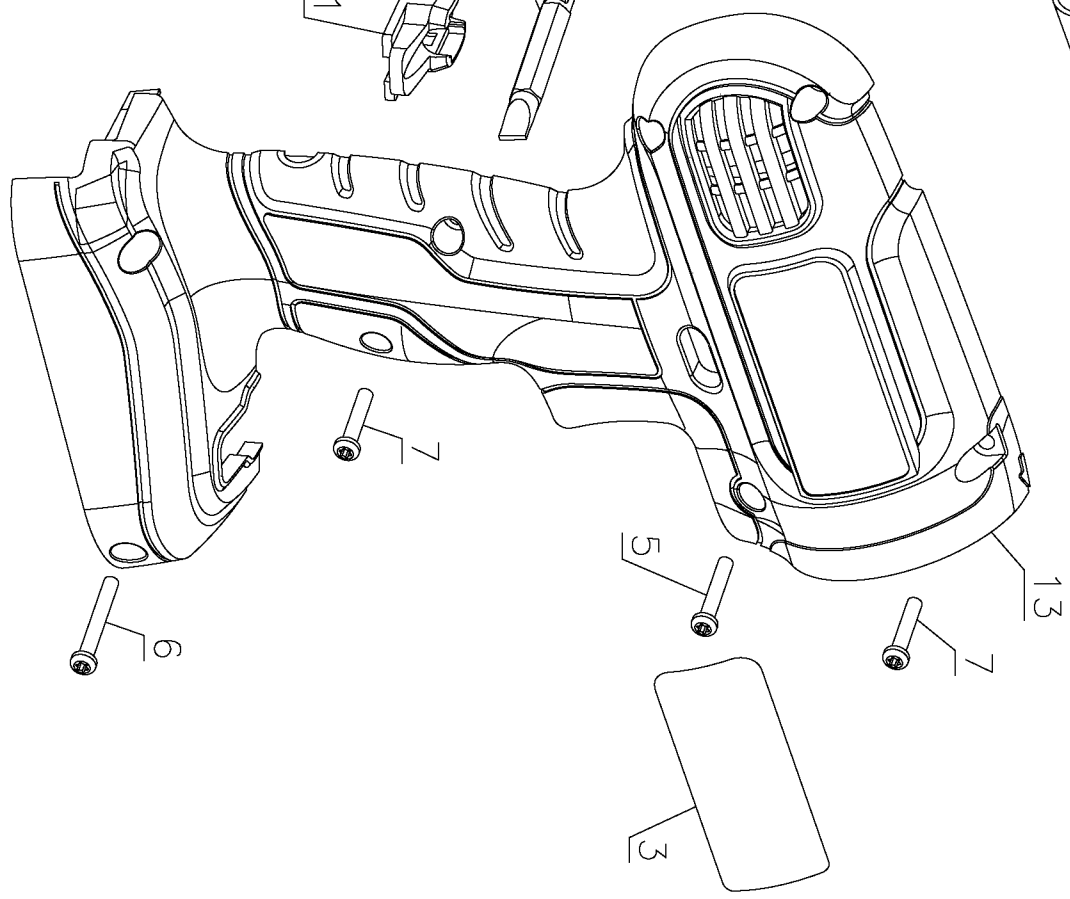

12

3

4

5

6

7

7

13

8

10

9

Parts List for GC180WD Type 2

Item Number	Part Number	Description	Qty Required
1	419581-01	BIT	1
2	90533185	LABEL, IDENT	1
3	90553696	NAMEPLATE	1
4	149518-01	SCREW	1
5	497283-01	SCREW	2
6	498099-00	SCREW	2
7	5106167-00	SCREW	4
8	90530825	ACTUATOR FWR/REV	1
9	90531604	CHUCK,KEYLESS	1
10	90533046	MOTOR & GEARBOX	1
11	90533048	BIT HOLDER	1
12	90533055	SWITCH,VSR	1
13	90535995	CLAMSHELL SET	1
862	90528790	STORAGE BAG	1
866	HPB18	BATTERY	1
867	5102026-00	BATTERY CAP	1
871	90540242	CHARGER	1
871	90532613	CHARGER	1