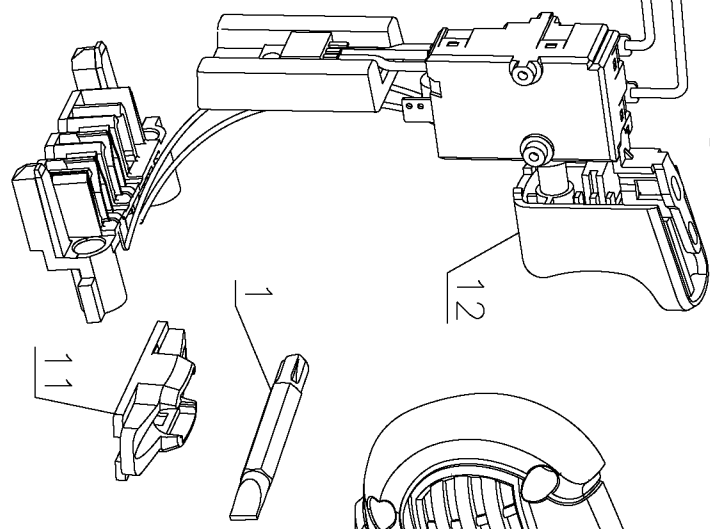

862

866

867 871

2

13

1

8

11

12

3

4

5

6

7

7

13

8

10

9