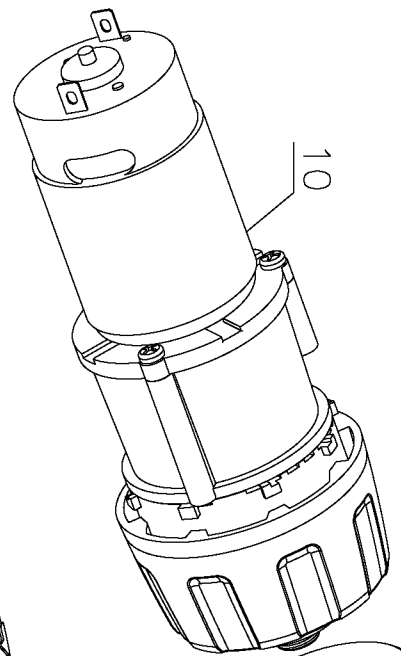

8

10

9

Parts List for GC180WD Type 2

Item Number	Part Number	Description	Qty Required
1	419581-01	BIT	1
2	90533185	LABEL, IDENT	1
3	90553696	NAMEPLATE	1
4	149518-01	SCREW	1
5	497283-01	SCREW	2
6	498099-00	SCREW	2
7	5106167-00	SCREW	4
8	90530825	ACTUATOR FWR/REV	1
9	90531604	CHUCK,KEYLESS	1
10	90533046	MOTOR & GEARBOX	1
11	90533048	BIT HOLDER	1
12	90533055	SWITCH,VSR	1
13	90535995	CLAMSHELL SET	1
862	90528790	STORAGE BAG	1
866	HPB18	BATTERY	1
867	5102026-00	BATTERY CAP	1
871	90540242	CHARGER	1
871	90532613	CHARGER	1