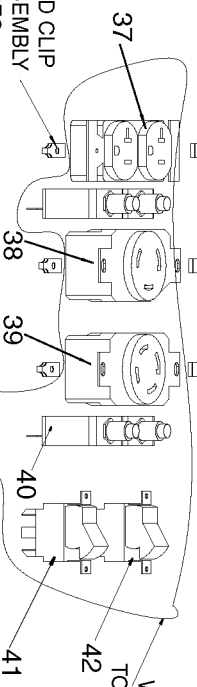

ATTACH SPEED CLIP
PRIOR TO ASSEMBLY
OF DEVICES
TO FACE PLATE

WIRING HARNESS PIN PLUG
TO BE SNAPPED INTO OPENING
INSIDE REAR COVER

Parts List for GBV7010 Type 0

Item Number	Part Number	Description	Qty Required
1	91895680	SCREW .250-20X.750 H	1
2	Z-GS-0795	TANK FUEL 7G SS	1
3	GS-0443	CAP FUEL TANK	1
4	000000-00	No Longer Available	1
5	000000-00	No Longer Available	1
6	GS-0077	COVER END BLANK	1
7	000000-00	No Longer Available	1
8	Z-A14582	HOSE FUEL	1
9	GS-0227	CLAMP FUEL .50	1
10	5140123-06	SCREW	1
11	000000-00	No Longer Available	1
12	GS-0117	LUG GROUND	1
13	95829230	SCREW .313-18X1.50 H	1
14	000000-00	No Longer Available	1
15	SS-12-CD	SCREW .313-18X.750 H	1
16	GS-0118	STRAP GROUND	1
17	N017772	LOCK WASHER	1
18	SSF-8150	NUT .312-18 UNC HEX	1
19	GS-0033	ISOLATOR VIBRATION 1	1
19	GS-0033	ISOLATOR VIBRATION 1	1
20	000000-00	No Longer Available	1
21	91895680	SCREW .250-20X.750 H	1
22	GS-0437	DRAIN COCK	1
23	N103455	GROMMET	1
24	000000-00	No Longer Available	1
25	SSN-619	WASHER .375 SPRING L	1
26	5140125-93	SCREW	1

Parts List for GBV7010 Type 0

Item Number	Part Number	Description	Qty Required
27	000000-00	No Longer Available	1
27	D29822	KIT SERVICE FOCUS MO	1
28	GS-0273	BOLT STATOR THRU 207	1
29	000000-00	No Longer Available	1
29	D29822	KIT SERVICE FOCUS MO	1
30	330016-13	WASHER	1
31	SSF-576	NUT .313-24 HEX W/KE	1
32	GS-0274	BOLT ROTOR THRU 207L	1
33	000000-00	No Longer Available	1
34	SSF-575	NUT .250-20 HEX W/KE	1
35	GS-0573	CAPACITOR 35UF 440V	1
36	SSF-553-1	SCREW #10-24X.563 TH	1
37	GS-0019	RECEPTACLE 120V 20A	1
38	GS-0021	RECEPTACLE 125V 30A	1
39	GS-0455	RECEPTACLE 4 PRONG 3	1
40	GS-0026	BREAKER CIRCUIT 125/	1
41	GS-0045	SWITCH FULL POWER	1
42	GS-0046	SWITCH OFF - ON / ST	1
856	000000-00	No Longer Available	1
856	000000-00	No Longer Available	1
856	GS-0862	O-RING ROTOR BEARING	1
856	GS-0082	DIODE DSA	1