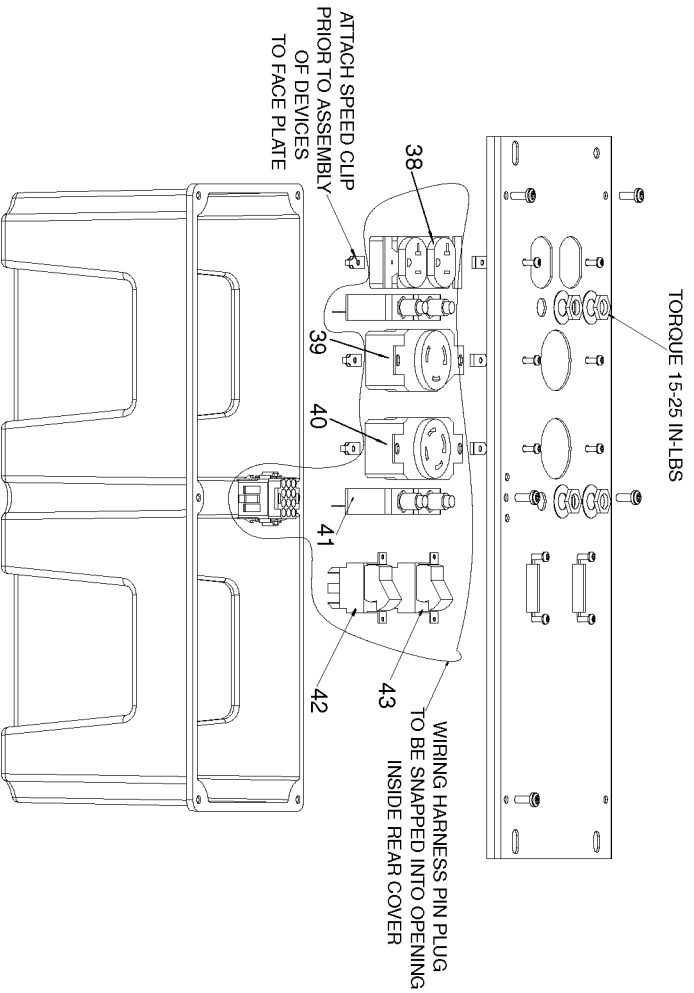

CAPACITOR WIRING

Parts List for GBV7000S1 Type 4

Item Number	Part Number	Description	Qty Required
1	91895680	SCREW .250-20X.750 H	1
2	Z-GS-0795	TANK FUEL 7G SS	1
3	GS-0443	CAP FUEL TANK	1
4	000000-00	No Longer Available	1
5	000000-00	No Longer Available	1
6	GS-0077	COVER END BLANK	1
7	SSF-553-1	SCREW #10-24X.563 TH	1
8	Z-A14582	HOSE FUEL	1
9	GS-0227	CLAMP FUEL .50	1
10	5140123-06	SCREW	1
11	000000-00	No Longer Available	1
12	GS-0117	LUG GROUND	1
13	95829230	SCREW .313-18X1.50 H	1
14	000000-00	No Longer Available	1
15	SS-12-CD	SCREW .313-18X.750 H	1
16	GS-0118	STRAP GROUND	1
17	N017772	LOCK WASHER	1
18	SSF-8150	NUT .312-18 UNC HEX	1
19	GS-0033	ISOLATOR VIBRATION 1	1
19	GS-0033	ISOLATOR VIBRATION 1	1
20	000000-00	No Longer Available	1
21	91895680	SCREW .250-20X.750 H	1
22	GS-0437	DRAIN COCK	1
23	N103455	GROMMET	1
24	000000-00	No Longer Available	1
25	SSN-619	WASHER .375 SPRING L	1
26	5140125-93	SCREW	1

Parts List for GBV7000S1 Type 4

Item Number	Part Number	Description	Qty Required
27	000000-00	No Longer Available	1
27	D29822	KIT SERVICE FOCUS MO	1
28	GS-0273	BOLT STATOR THRU 207	1
29	000000-00	No Longer Available	1
29	D29822	KIT SERVICE FOCUS MO	1
30	330016-13	WASHER	1
31	SSF-576	NUT .313-24 HEX W/KE	1
32	GS-0274	BOLT ROTOR THRU 207L	1
33	000000-00	No Longer Available	1
34	SSF-575	NUT .250-20 HEX W/KE	1
35	GS-0592	CAPACITOR 35uF 3% 37	1
36	K-0378	KIT SUPPORT BEARING	1
37	SSF-553-1	SCREW #10-24X.563 TH	1
38	GS-0019	RECEPTACLE 120V 20A	1
39	SSN-632	WASHER .875 OD .375	1
40	GS-0455	RECEPTACLE 4 PRONG 3	1
41	GS-0026	BREAKER CIRCUIT 125/	1
42	GS-0045	SWITCH FULL POWER	1
43	GS-0046	SWITCH OFF - ON / ST	1
44	GS-0021	RECEPTACLE 125V 30A	1
856	GS-0862	O-RING ROTOR BEARING	1
856	GS-0082	DIODE DSA	1