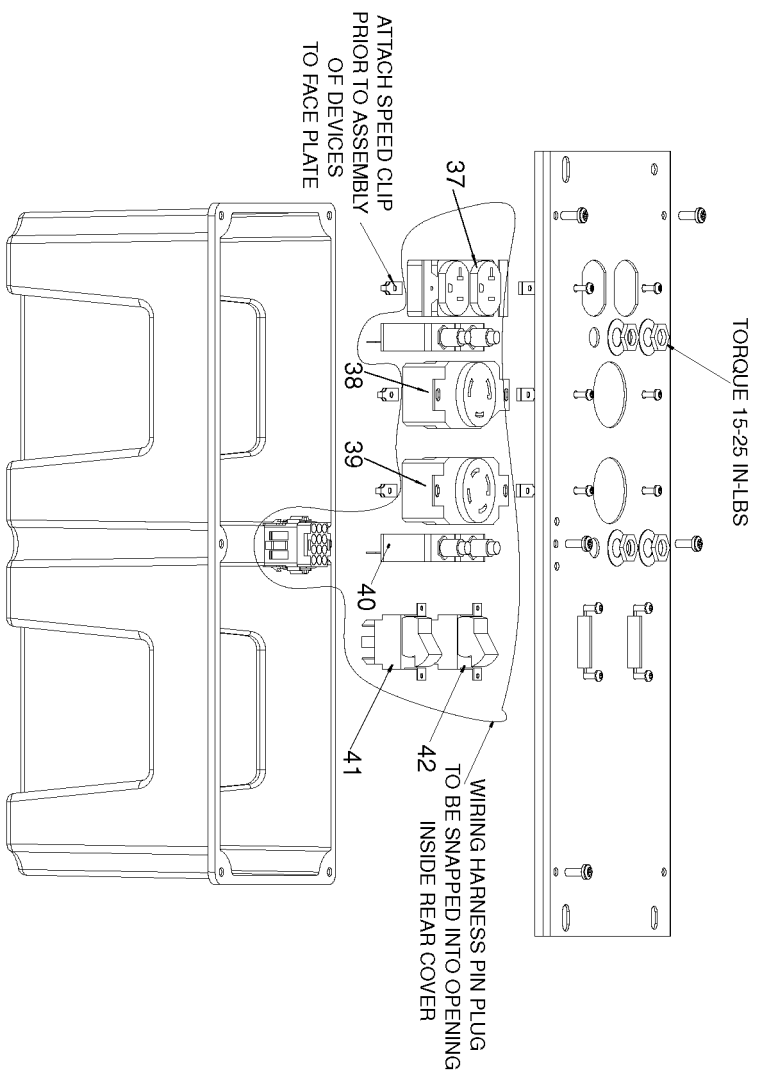

SHOWN FOR  
REFERENCE ONLY

43 ORIENT WITH VENTS DOWNWARD AS SHOWN

24  
25 TORQUE TO 204-264 IN-LBS

CAPACITOR WIRING

26  
27 TORQUE UNTIL THREADS RUN OUT

28  
29  
30 TORQUE TO 120-144 IN-LBS

BOLT FLANGES TO PARALLEL  
WITH ENGINE BASE

31  
32  
33 TORQUE TO 60-70 IN-LBS

34  
35  
36  
SHOWN FOR  
REFERENCE ONLY

34  
35  
36 TORQUE TO 30-40 IN-LBS

## Parts List for GBV5000 Type 2

Item Number	Part Number	Description	Qty Required
1	91895680	SCREW .250-20X.750 H	1
2	Z-GS-0795	TANK FUEL 7G SS	1
3	GS-0443	CAP FUEL TANK	1
4	000000-00	No Longer Available	1
5	000000-00	No Longer Available	1
6	GS-0077	COVER END BLANK	1
7	SSF-553-1	SCREW #10-24X.563 TH	1
8	Z-A14582	HOSE FUEL	1
9	GS-0227	CLAMP FUEL .50	1
10	95829230	SCREW .313-18X1.50 H	1
11	000000-00	No Longer Available	1
12	GS-0117	LUG GROUND	1
13	95829230	SCREW .313-18X1.50 H	1
14	000000-00	No Longer Available	1
15	SS-12-CD	SCREW .313-18X.750 H	1
16	GS-0118	STRAP GROUND	1
17	N017772	LOCK WASHER	1
18	SSF-8150	NUT .312-18 UNC HEX	1
19	GS-0433	ISOLATOR	1
19	GS-0433	ISOLATOR	1
20	000000-00	No Longer Available	1
21	91895680	SCREW .250-20X.750 H	1
22	GS-0456	DRAIN COCK GBV5000	1
23	N103455	GROMMET	1
24	SSN-619	WASHER .375 SPRING L	1
25	5140125-93	SCREW	1
26	000000-00	No Longer Available	1