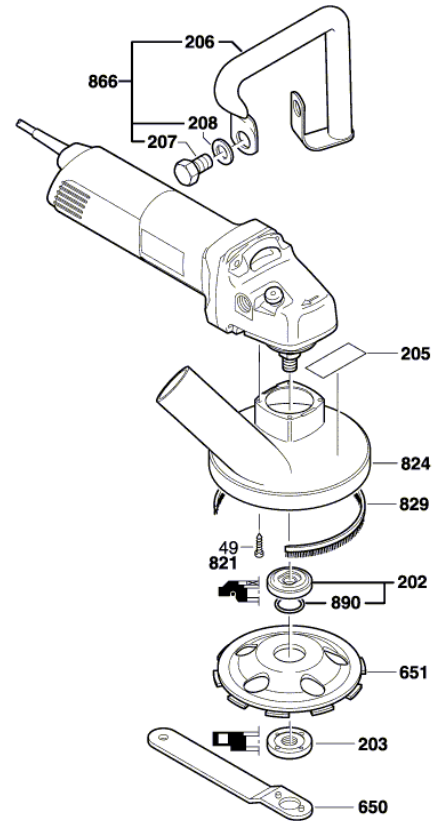

Illustration - Type - E

0 601 773 703 / 743

Stand | ~~D4-G1~~
issue | 04-03-10

Fig./Abb. 2