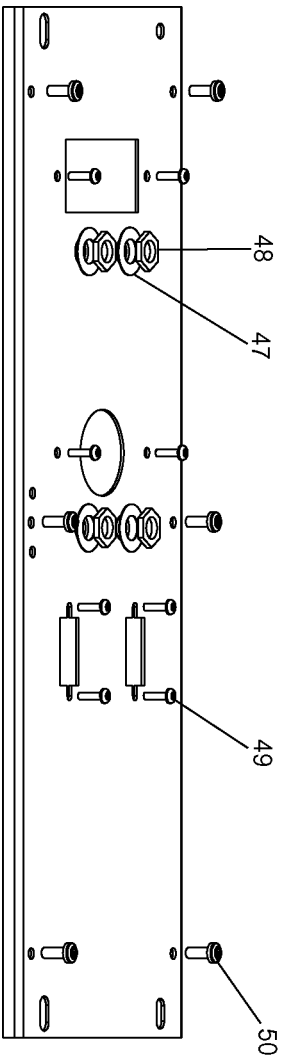

TORQUE TO 60-70 IN-LBS

SHOWN FOR REFERENCE ONLY

40 ORIENT WITH VENTS DOWNWARD AS SHOWN

27 28 TORQUE TO 204-264 IN-LBS

30 TORQUE UNTIL THREADS RUN OUT

TORQUE TO 120-144 IN-LBS

TORQUE TO 30-40 IN-LBS

35 36 TORQUE TO 60-70 IN-LBS

SHOWN FOR REFERENCE ONLY

CAPACITOR WIRING

ATTACH SPEED CLIP PRIOR TO  
ASSEMBLY OF DEVICES TO FACE  
PLATE

## Parts List for GBFE6010 Type 0

Item Number	Part Number	Description	Qty Required
1	91895680	SCREW .250-20X.750 H	1
2	Z-GS-0795	TANK FUEL 7G SS	1
3	GS-0443	CAP FUEL TANK	1
4	Z-A14582	HOSE FUEL	1
5	GS-0227	CLAMP FUEL .50	1
6	N103455	GROMMET	1
7	GS-0437	DRAIN COCK	1
8	GS-0077	COVER END BLANK	1
9	SSF-553-1	SCREW #10-24X.563 TH	1
10	000000-00	No Longer Available	1
11	000000-00	No Longer Available	1
12	SSN-632	WASHER .875 OD .375	1
13	GS-0117	LUG GROUND	1
14	SS-12-CD	SCREW .313-18X.750 H	1
15	SSF-928	SCREW .313-18X.875 H	1
16	SSF-8150	NUT .312-18 UNC HEX	1
17	GS-0033	ISOLATOR VIBRATION 1	1
17	GS-0433	ISOLATOR	1
18	N017772	LOCK WASHER	1
19	GS-0118	STRAP GROUND	1
20	95829230	SCREW .313-18X1.50 H	1
21	000000-00	No Longer Available	1
22	000000-00	No Longer Available	1
23	000000-00	No Longer Available	1
24	330016-13	WASHER	1
25	SSF-575	NUT .250-20 HEX W/KE	1
27	SSN-619	WASHER .375 SPRING L	1