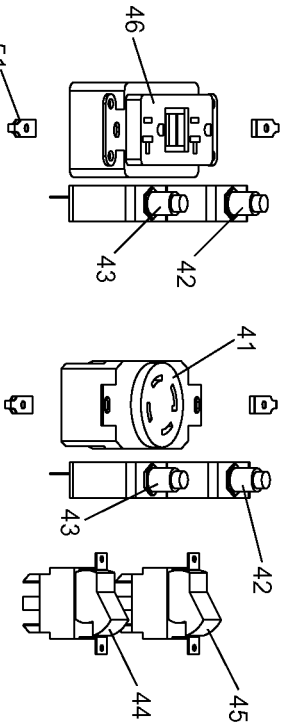

TORQUE TO 60-70 IN-LBS

SHOWN FOR REFERENCE ONLY

40 ORIENT WITH VENTS DOWNWARD AS SHOWN

27 28 TORQUE TO 204-264 IN-LBS

30 TORQUE UNTIL THREADS RUN OUT

TORQUE TO 120-144 IN-LBS

TORQUE TO 30-40 IN-LBS

35 36 TORQUE TO 60-70 IN-LBS

SHOWN FOR REFERENCE ONLY

CAPACITOR WIRING

ATTACH SPEED CLIP PRIOR TO  
ASSEMBLY OF DEVICES TO FACE  
PLATE

## Parts List for GBFE6010 Type 0

Item Number	Part Number	Description	Qty Required
1	91895680	SCREW .250-20X.750 H	1
2	Z-GS-0795	TANK FUEL 7G SS	1
3	GS-0443	CAP FUEL TANK	1
4	Z-A14582	HOSE FUEL	1
5	GS-0227	CLAMP FUEL .50	1
6	N103455	GROMMET	1
7	GS-0437	DRAIN COCK	1
8	GS-0077	COVER END BLANK	1
9	SSF-553-1	SCREW #10-24X.563 TH	1
10	000000-00	No Longer Available	1
11	000000-00	No Longer Available	1
12	SSN-632	WASHER .875 OD .375	1
13	GS-0117	LUG GROUND	1
14	SS-12-CD	SCREW .313-18X.750 H	1
15	SSF-928	SCREW .313-18X.875 H	1
16	SSF-8150	NUT .312-18 UNC HEX	1
17	GS-0033	ISOLATOR VIBRATION 1	1
17	GS-0433	ISOLATOR	1
18	N017772	LOCK WASHER	1
19	GS-0118	STRAP GROUND	1
20	95829230	SCREW .313-18X1.50 H	1
21	000000-00	No Longer Available	1
22	000000-00	No Longer Available	1
23	000000-00	No Longer Available	1
24	330016-13	WASHER	1
25	SSF-575	NUT .250-20 HEX W/KE	1
27	SSN-619	WASHER .375 SPRING L	1