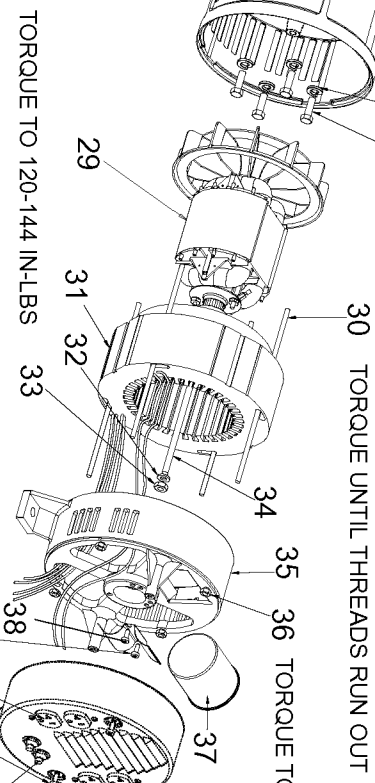

SHOWN FOR  
REFERENCE ONLY

26 ORIENT WITH VENTS DOWNWARD AS SHOWN  
27 28 TORQUE TO 204-264 IN-LBS

TORQUE TO 120-144 IN-LBS

30 TORQUE UNTIL THREADS RUN OUT

TORQUE TO 30-40 IN-LBS

35 36 TORQUE TO 60-70 IN-LBS

SHOWN FOR  
REFERENCE ONLY

CAPACITOR WIRING

## Parts List for GB400S1 Type 2

Item Number	Part Number	Description	Qty Required
1	91895680	SCREW .250-20X.750 H	1
2	Z-GS-0795	TANK FUEL 7G SS	1
3	GS-0443	CAP FUEL TANK	1
4	Z-A14582	HOSE FUEL	1
5	GS-0227	CLAMP FUEL .50	1
6	N103455	GROMMET	1
7	GS-0437	DRAIN COCK	1
8	GS-0079	COVER END DOUBLE REC	1
10	000000-00	No Longer Available	1
11	SSN-1014-ZN	WASHER .339/.344 ID	1
12	SSF-8111-ZN	NUT .375-16 HEX WHIZ	1
13	GS-0117	LUG GROUND	1
14	SS-12-CD	SCREW .313-18X.750 H	1
15	SSF-3140-ZN	SCREW .375-16X1.00 H	1
16	SSF-8150	NUT .312-18 UNC HEX	1
17	GS-0033	ISOLATOR VIBRATION 1	1
17	GS-0033	ISOLATOR VIBRATION 1	1
18	N017772	LOCK WASHER	1
19	GS-0118	STRAP GROUND	1
20	95829230	SCREW .313-18X1.50 H	1
21	000000-00	No Longer Available	1
24	5140123-06	SCREW	1
25	330016-13	WASHER	1
26	000000-00	No Longer Available	1
27	SSN-619	WASHER .375 SPRING L	1
28	5140125-93	SCREW	1
29	Z-D27809	ASSY GEN 3.255 2D IC	1

## Parts List for GB400S1 Type 2

Item Number	Part Number	Description	Qty Required
29	D27092	KIT SERVICE FOCUS MO	1
30	D27092	KIT SERVICE FOCUS MO	1
31	Z-D27809	ASSY GEN 3.255 2D IC	1
31	D27092	KIT SERVICE FOCUS MO	1
32	330016-13	WASHER	1
33	SSF-576	NUT .313-24 HEX W/KE	1
35	000000-00	No Longer Available	1
36	SSF-575	NUT .250-20 HEX W/KE	1
37	GS-0104	CAPACITOR 50 UF	1
38	K-0378	KIT SUPPORT BEARING	1
40	GS-0019	RECEPTACLE 120V 20A	1
42	Z-GS-0024	BREAKER CIRCUIT 125/	1
856	GS-0082	DIODE DSA	1