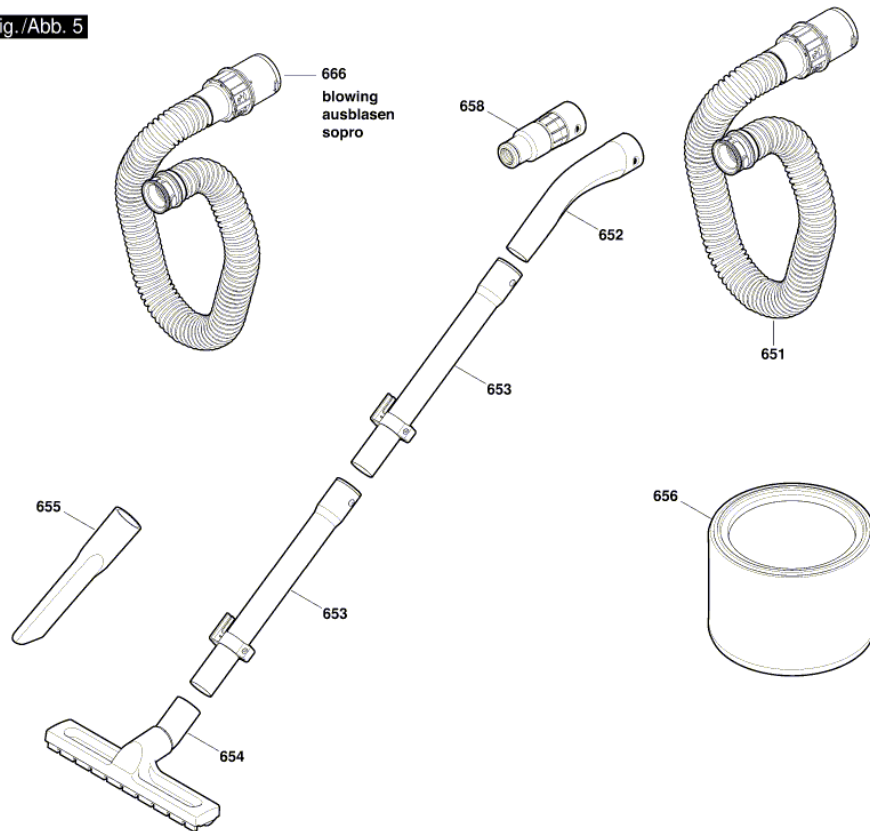

Illustration - Type - E

3 601 JE5 100
Issue | 21-10-22
Stand | **Fig./Abb. 5**