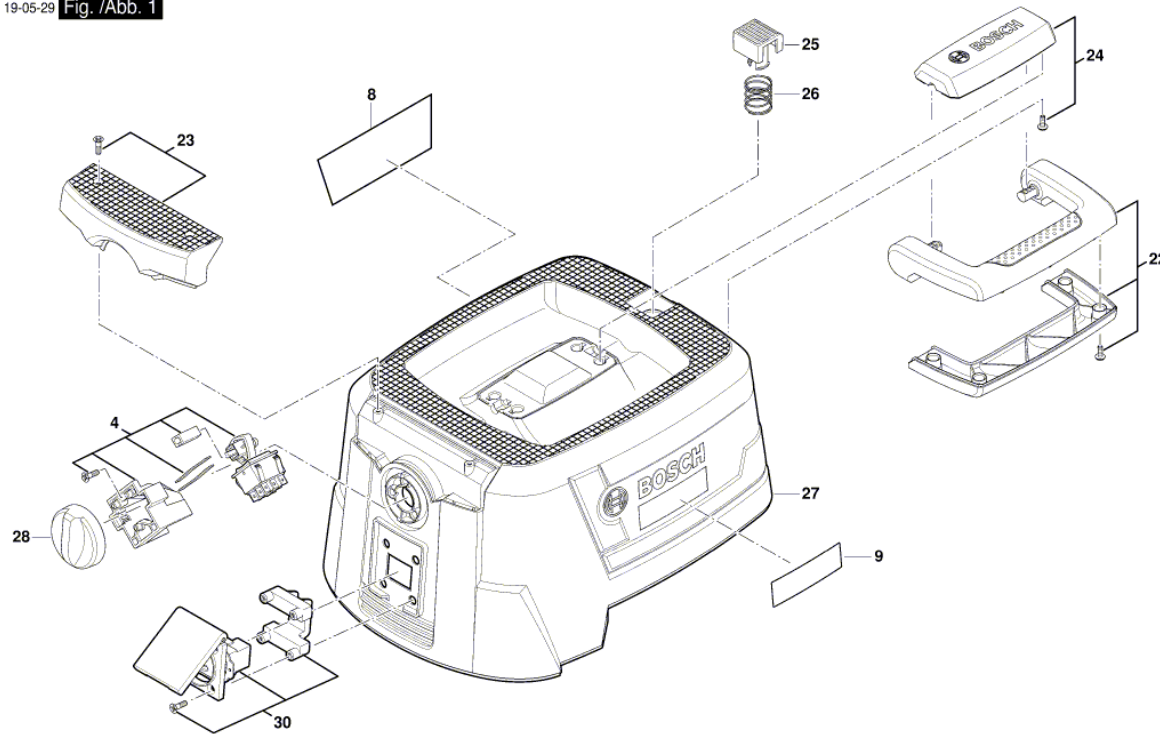

Spare parts list

Item	Part Number	Description	Illustration	Price	Quantity	Price Group
653	1 619 PA7 324	Suction Pipe	5	-	2	
654	1 619 PA7 327	floor nozzle	5	-	1	
655	1 619 PA7 328	Crevice Nozzle	5	-	1	
656	1 619 PA7 285	Filter	5	-	1	
658	1 619 PA7 326	Adapter	5	-	1	
666	1 607 000 EC3	Hose Blowing out	5	-	1	

* Prices shown are suggested retail prices

Illustration - Type - E

3 601 JE5 100
Issue | 19-05-29
Stand | Fig./Abb. 1