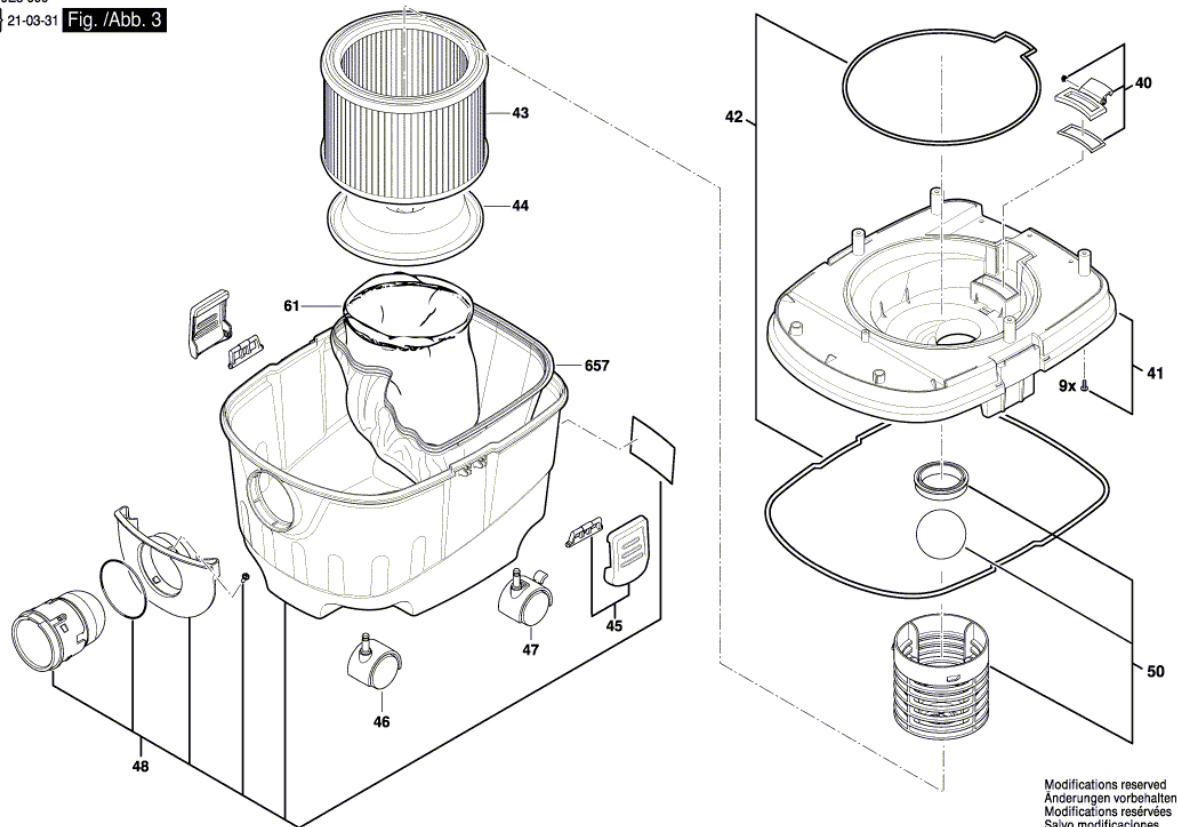

Illustration - Type - E

3 601 JE5 000
Issue | 21-03-31
Stand | Fig./Abb. 3