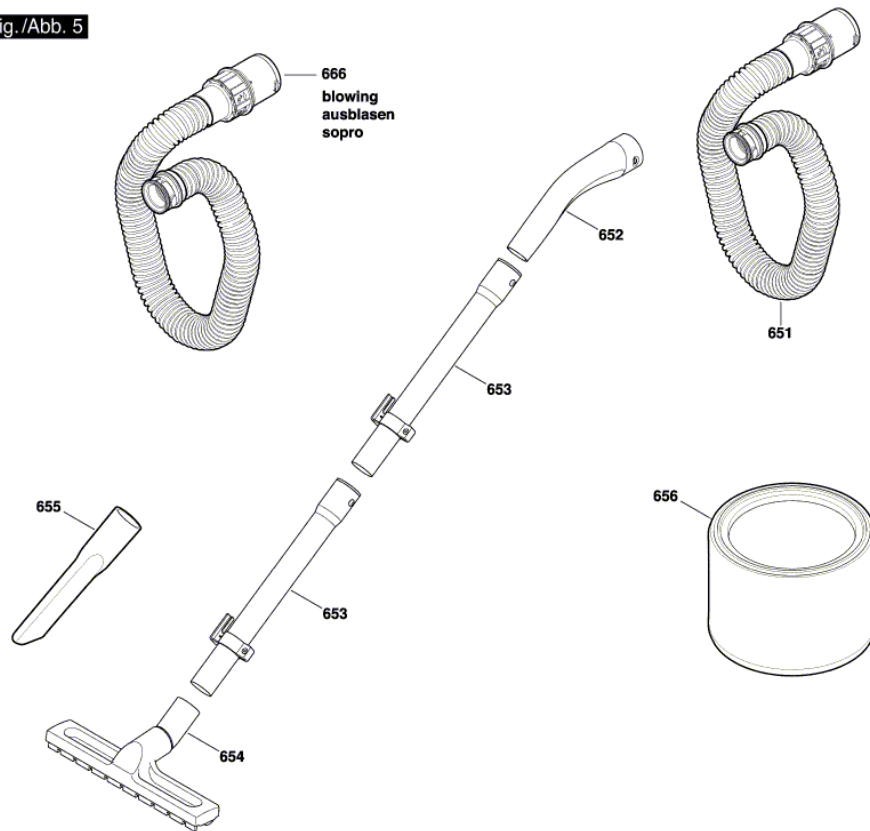

Illustration - Type - E

3 601 JE5 000
Issue | 21-10-22
Stand | Fig./Abb. 5