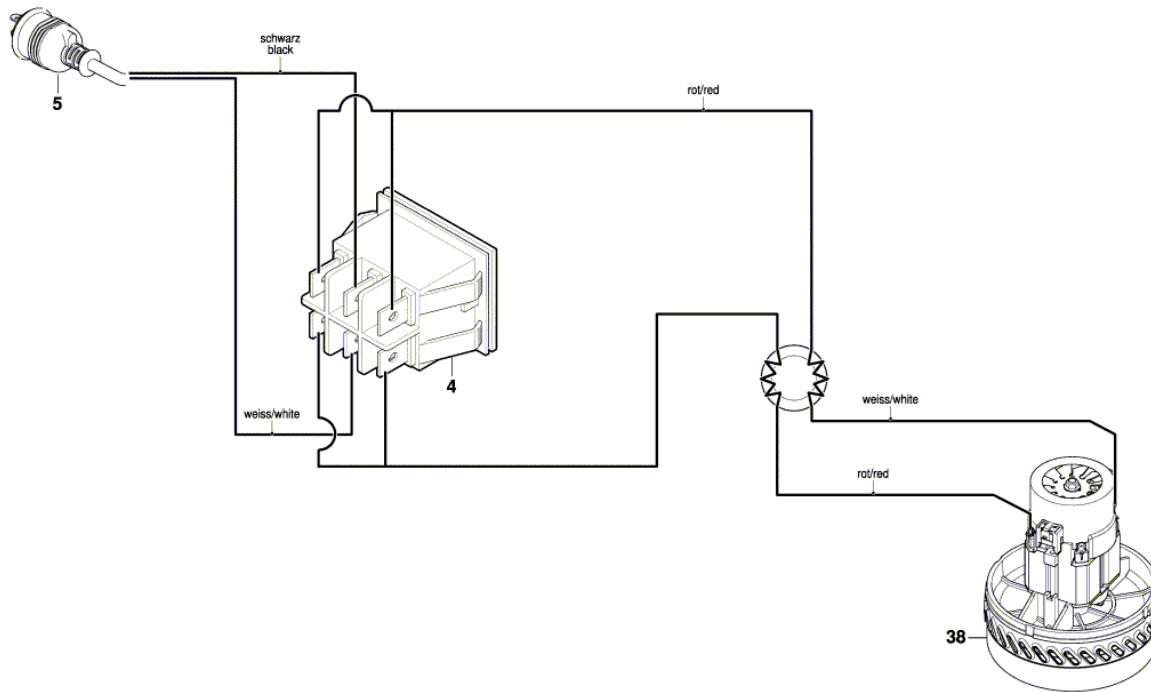

Illustration - Type - E

3 601 JE5 000
Issue |
Stand | 15-07-13 Fig./Abb. 4