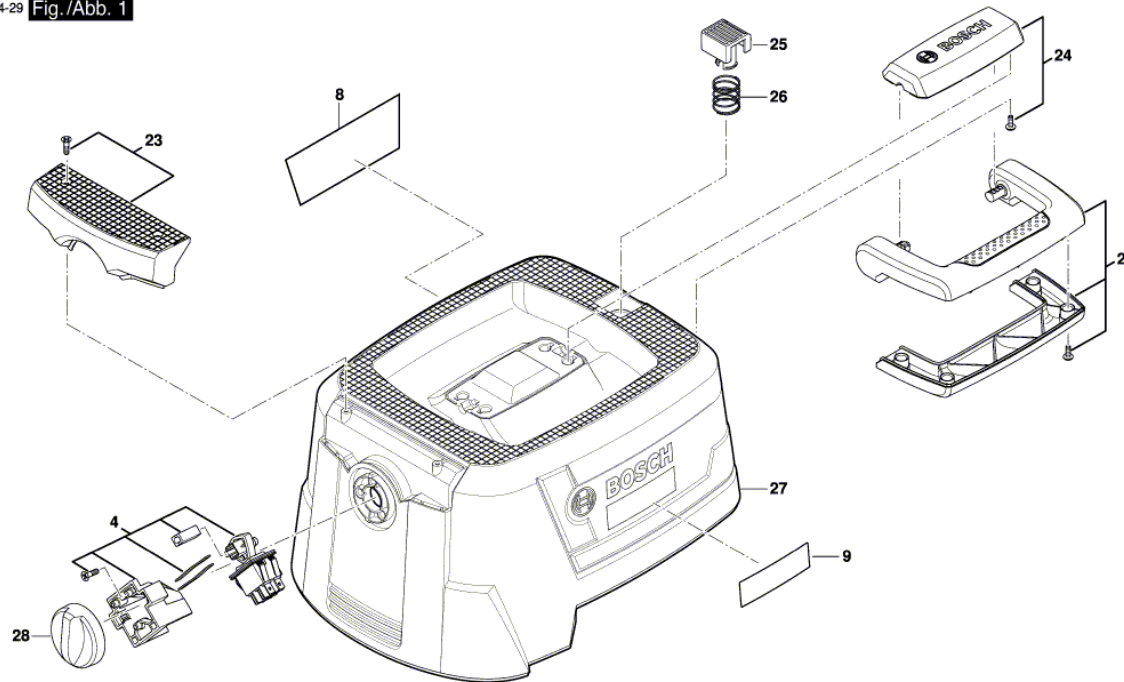

Spare parts list

Item	Part Number	Description	Illustration	Price	Quantity	Price Group
656	1 619 PA7 285	Filter	5	-	1	
666	1 607 000 EC3	Hose Blowing out	5	-	1	

* Prices shown are suggested retail prices

Illustration - Type - E

3 601 JE5 000
Issue | 17-04-29
Stand | Fig./Abb. 1