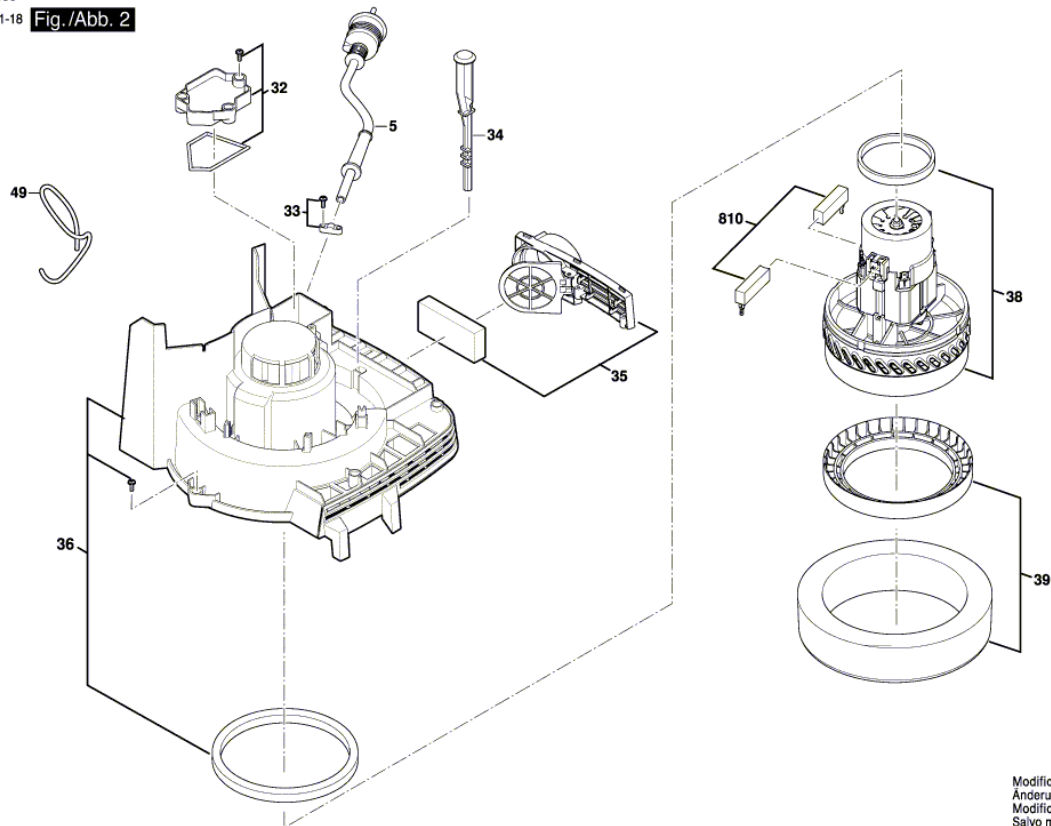

Illustration - Type - E

3 601 JE5 000
Issue | 15-11-18
Stand | **Fig./Abb. 2**