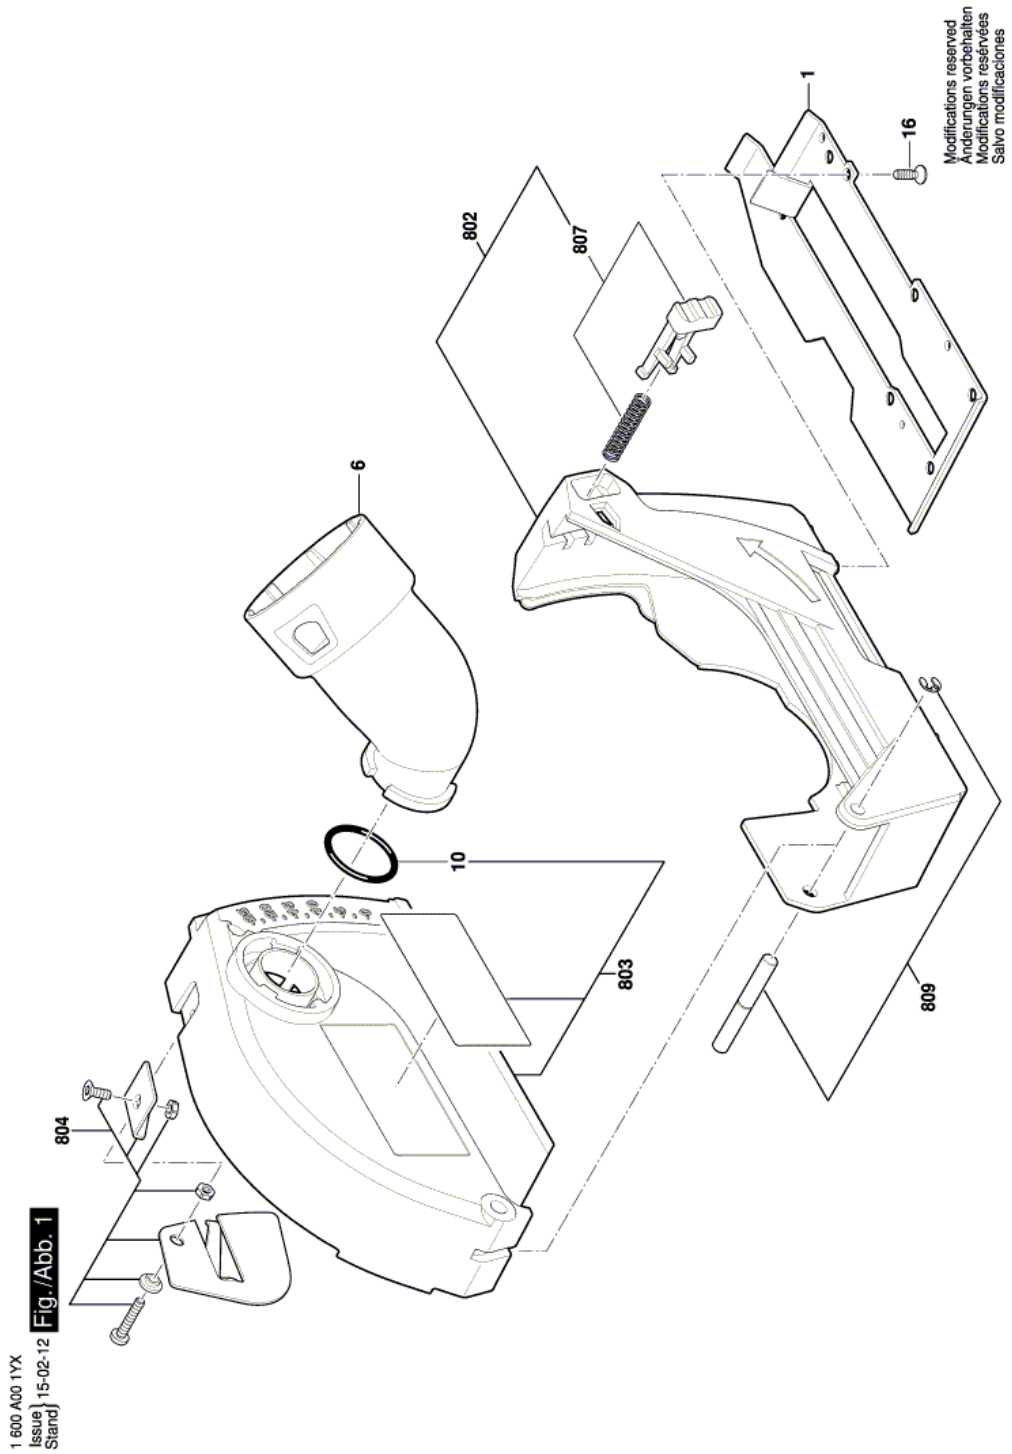

26.10.2018 |

. - 1 600 A00 219 - GA50 UC

www.powertools-aftersaleservice.com

BOSCH

Item	Part Number	Description	Illustration	Price	Quantity	Price Group
1	1 600 A00 1XW	Base Plate	1	-,-	1	26
6	1 600 A00 1Y0	Suction Socket	1	-,-	1	20
10	1 600 210 057	O-Ring	1	-,-	1	10
16	1 603 430 00G	Screw	1	-,-	6	10
802	1 605 806 58E	Housing	1	-,-	1	27
803	1 600 A00 4G6	Cover	1	-,-	1	28
804	1 600 A00 4G7	fixation	1	-,-	1	22
807	1 600 A00 4G9	Push-Button	1	-,-	1	16
809	1 600 A00 4GA	Swivelling Axis	1	-,-	1	11

Illustration - Type E

Information subject to change without further notice.