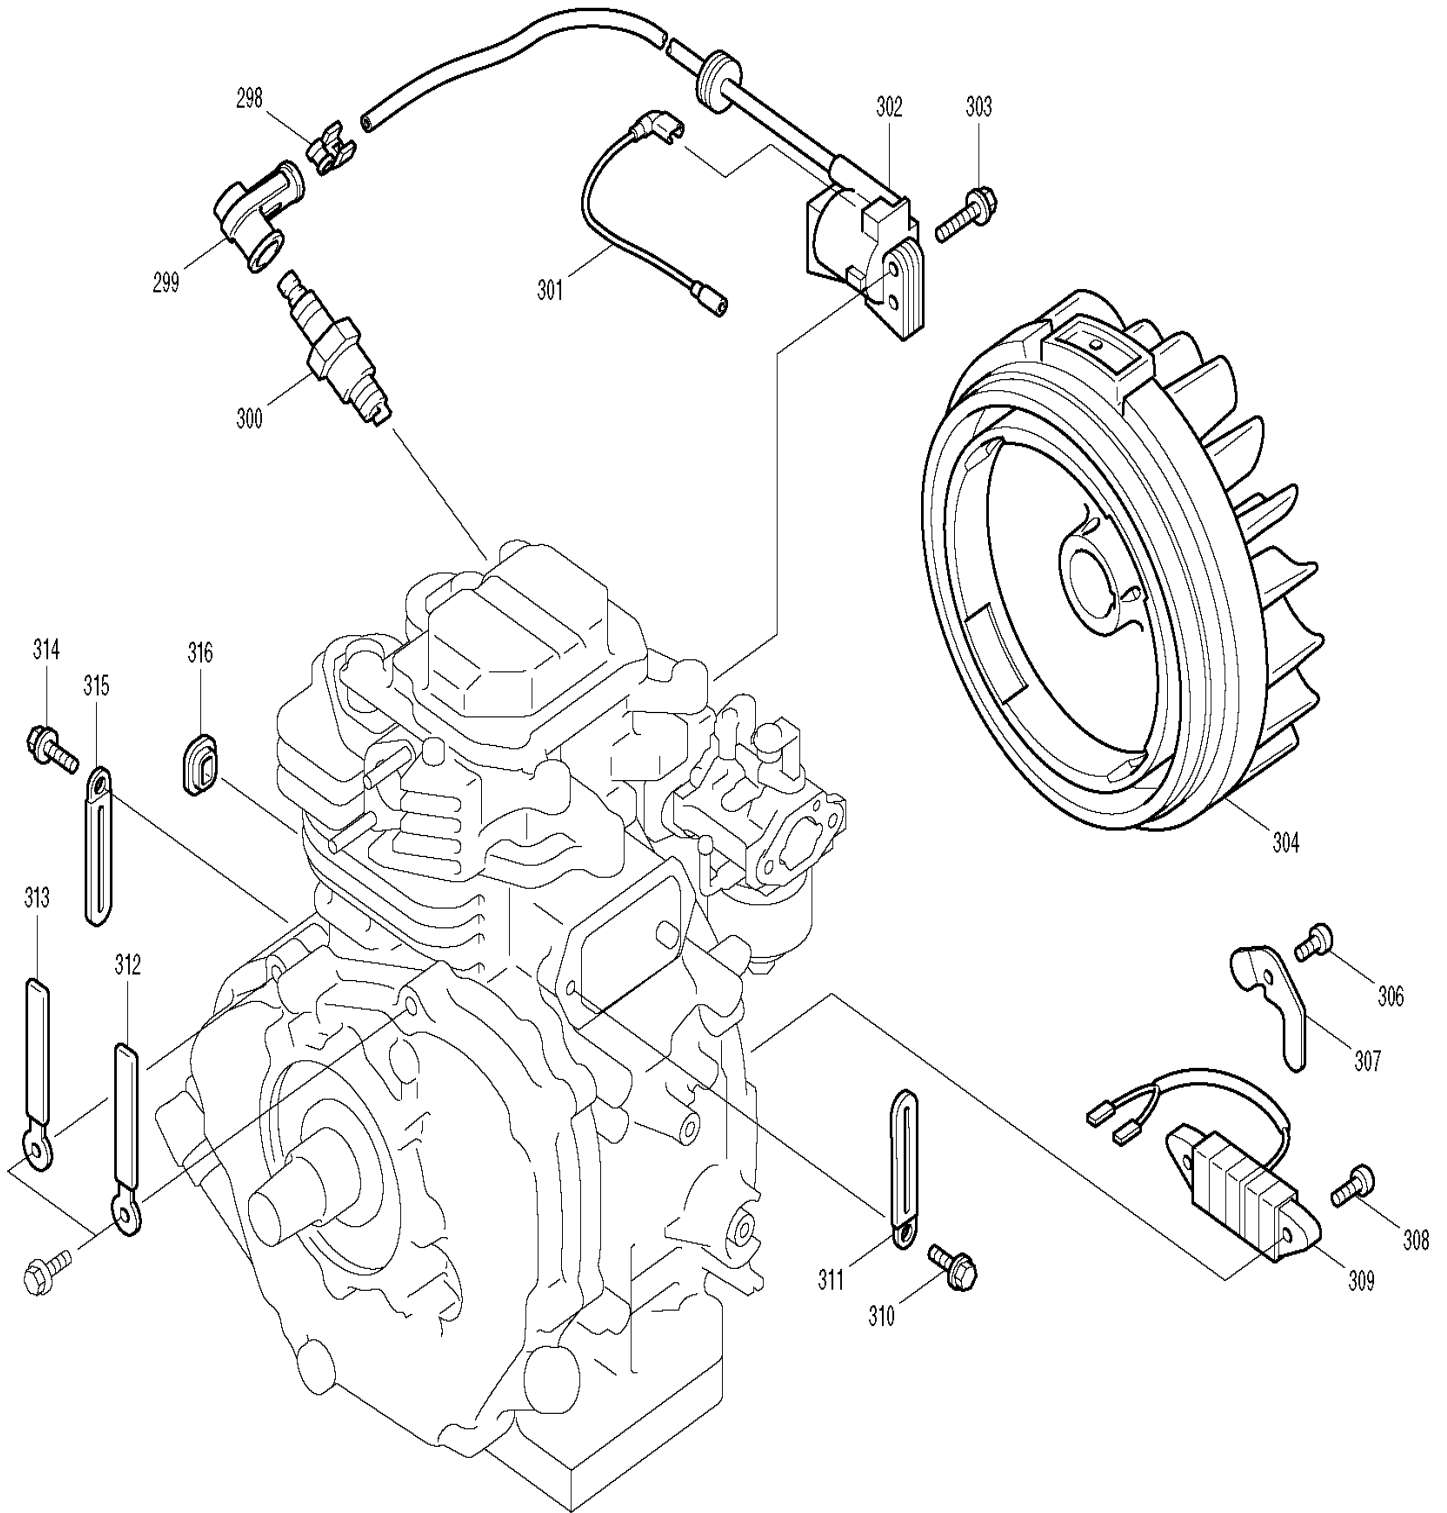

DETAIL "A"

Parts Breakdown

G6100R

Products with multiple versions are listed in subsiding order with the newest version on top not indented

<u>Fig #</u>	<u>Part ID</u>	<u>Part Name</u>	<u>Quantity</u>
1	354-54514-08	CAP, G6101R	1
2	354-54513-08	BRUSH COVER, G6101R	1
3	015-20500-10	TAPPING SCREW, G3511R	2
4	003-20080-00	SPRING WASHER, G2800R	4
5	31D-51025-01	COVER BOLT (M8X160MM),G6101R	4
6	002-38080-00	FLANGE NUT, G6100R	2
7	31D-51022-01	REAR COVER, G6101R	1
8	31D-51024-01	CAP, G6101R	1
9	391-29000-13	BUSHING, G2800R	1
10	31D-51023-01	STATOR COVER, G6101R	1
11	31D-51121-01	STATOR CPL., G6101R	1
12	354-54116-08	FRONT COVER, G6101R	1
13	001-14082-00	BOLT & WASHER, G2800R	4
14	390-55511-01	ROTOR CPL., G6101R	1
15	354-58204-08	B. BEARING, G5711R	1
16	355-58009-08	THROUGH BOLT, G6101R	1
17	31D-69101-01	STOPPER PLATE, G6101R	1
18	31D-31301-01	PIPE FRAME CPL.,G6101R	1
19	376-39100-01	SCREW & WASHER, G2800R	1
20	390-54416-01	EARTH CORD, G5710R	1
21	002-19040-00	NUT, G5710R	1
22	003-20040-00	SPRING WASHER, G5711R	1
23	002-38080-00	FLANGE NUT, G6100R	2
24	002-38080-00	FLANGE NUT, G6100R	2
25	31C-69001-03	SPACER, G6101R	2
26	31D-35001-01	MOUNT, GENERATOR SIDE, G5710R	2
27	31D-35002-01	MOUNT, ENGINE SIDE, G5710R	2
45	31D-42101-01	CONTROL BOX CPL., G6101R	1
46	024-11500-10	GROMMET, G5500R	1
49	002-17040-00	NUT, G2800R	2
50	001-14061-60	BOLT & WASHER, G2800R	2
51	388-87002-01	CIRCUIT BREAKER (10A), G5710R	1
52	363-45701-08	TERMINAL BOLT(RED), G2800R	1
53	363-45700-08	TERMINAL BOLT (BLK),G2800R	1
54	353-49903-08	WASHER, G2800R	1
55	332-00050-08	SPRING WASHER, G2800R	1
56	353-49902-08	NUT, G2800R	1
57	332-00050-08	SPRING WASHER, G2800R	1
58	353-49901-08	WING NUT, G2800R	1
59	003-30050-00	LOCK WASHER, G2800R	1
60	388-88001-03	SCREW (M5), G5711R	1
61	353-45804-08	DIODE STACK, G2800R	1
62	015-00400-70	TAPPING SCREW, G2800R	1
63	001-14061-60	BOLT & WASHER, G2800R	1
66	31104701KU	N/A	1
67	004-35062-00	SCREW & WASHER,G5711R .	2
68	003-10040-00	WASHER, G6101R	2
69	004-35041-00	SCREW & WASHER, G2800R	1
70	004-35041-00	SCREW & WASHER, G2800R	1
71	389-59989-08	SCREW & WASHER, G5711R	1
72	380-47531-08	CONDENSER BRACKET, G5711R	2
73	004-35041-00	SCREW & WASHER, G2800R	1
74	380-47531-08	CONDENSER BRACKET, G5711R	2
75	390-47553-08	CONDENSER, G6101R	1
78	31D-44001-03	SWITCH, G6100R	1
79	31D-43101-03	CIRCUIT BREAKER (20A),G6101R	1
80	31D-43102-03	CIRCUIT BREAKER (30A),G6101R	1
81	353-45724-08	AC RECEPTACLE, G3510R	1
82	002-17040-00	NUT, G2800R	2
83	33K4995101	N/A	1
83	388-85003-01	AC RECEPTACLE (125V-20A),G6101R	1
84	003-30040-00	LOCK WASHER,G6101R	1
85	002-17030-00	NUT, G2800R	2
86	355-45613-11	SWITCH, G5500R	1