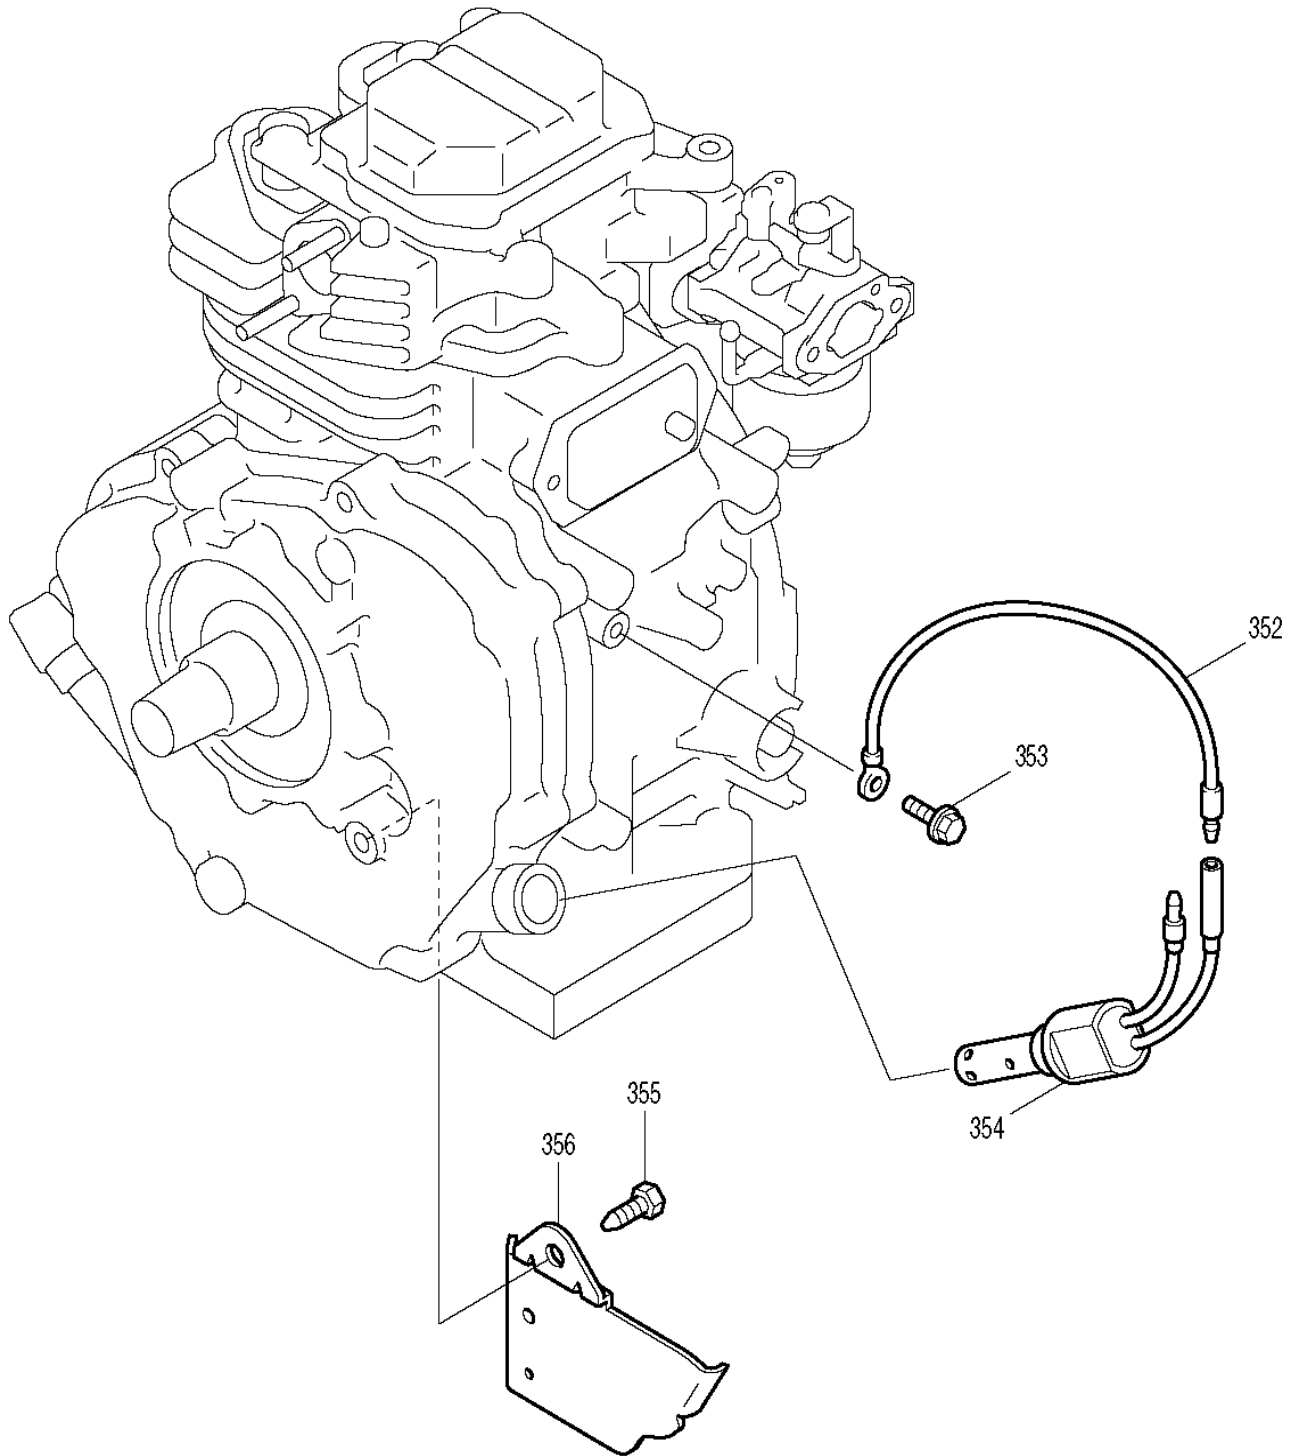

DETAIL "A"

Parts Breakdown

G6100R

Products with multiple versions are listed in subsiding order with the newest version on top not indented

<u>Fig #</u>	<u>Part ID</u>	<u>Part Name</u>	<u>Quantity</u>
1	354-54514-08	CAP, G6101R	1
2	354-54513-08	BRUSH COVER, G6101R	1
3	015-20500-10	TAPPING SCREW, G3511R	2
4	003-20080-00	SPRING WASHER, G2800R	4
5	31D-51025-01	COVER BOLT (M8X160MM),G6101R	4
6	002-38080-00	FLANGE NUT, G6100R	2
7	31D-51022-01	REAR COVER, G6101R	1
8	31D-51024-01	CAP, G6101R	1
9	391-29000-13	BUSHING, G2800R	1
10	31D-51023-01	STATOR COVER, G6101R	1
11	31D-51121-01	STATOR CPL., G6101R	1
12	354-54116-08	FRONT COVER, G6101R	1
13	001-14082-00	BOLT & WASHER, G2800R	4
14	390-55511-01	ROTOR CPL., G6101R	1
15	354-58204-08	B. BEARING, G5711R	1
16	355-58009-08	THROUGH BOLT, G6101R	1
17	31D-69101-01	STOPPER PLATE, G6101R	1
18	31D-31301-01	PIPE FRAME CPL.,G6101R	1
19	376-39100-01	SCREW & WASHER, G2800R	1
20	390-54416-01	EARTH CORD, G5710R	1
21	002-19040-00	NUT, G5710R	1
22	003-20040-00	SPRING WASHER, G5711R	1
23	002-38080-00	FLANGE NUT, G6100R	2
24	002-38080-00	FLANGE NUT, G6100R	2
25	31C-69001-03	SPACER, G6101R	2
26	31D-35001-01	MOUNT, GENERATOR SIDE, G5710R	2
27	31D-35002-01	MOUNT, ENGINE SIDE, G5710R	2
45	31D-42101-01	CONTROL BOX CPL., G6101R	1
46	024-11500-10	GROMMET, G5500R	1
49	002-17040-00	NUT, G2800R	2
50	001-14061-60	BOLT & WASHER, G2800R	2
51	388-87002-01	CIRCUIT BREAKER (10A), G5710R	1
52	363-45701-08	TERMINAL BOLT(RED), G2800R	1
53	363-45700-08	TERMINAL BOLT (BLK),G2800R	1
54	353-49903-08	WASHER, G2800R	1
55	332-00050-08	SPRING WASHER, G2800R	1
56	353-49902-08	NUT, G2800R	1
57	332-00050-08	SPRING WASHER, G2800R	1
58	353-49901-08	WING NUT, G2800R	1
59	003-30050-00	LOCK WASHER, G2800R	1
60	388-88001-03	SCREW (M5), G5711R	1
61	353-45804-08	DIODE STACK, G2800R	1
62	015-00400-70	TAPPING SCREW, G2800R	1
63	001-14061-60	BOLT & WASHER, G2800R	1
66	31104701KU	N/A	1
67	004-35062-00	SCREW & WASHER,G5711R .	2
68	003-10040-00	WASHER, G6101R	2
69	004-35041-00	SCREW & WASHER, G2800R	1
70	004-35041-00	SCREW & WASHER, G2800R	1
71	389-59989-08	SCREW & WASHER, G5711R	1
72	380-47531-08	CONDENSER BRACKET, G5711R	2
73	004-35041-00	SCREW & WASHER, G2800R	1
74	380-47531-08	CONDENSER BRACKET, G5711R	2
75	390-47553-08	CONDENSER, G6101R	1
78	31D-44001-03	SWITCH, G6100R	1
79	31D-43101-03	CIRCUIT BREAKER (20A),G6101R	1
80	31D-43102-03	CIRCUIT BREAKER (30A),G6101R	1
81	353-45724-08	AC RECEPTACLE, G3510R	1
82	002-17040-00	NUT, G2800R	2
83	33K4995101	N/A	1
83	388-85003-01	AC RECEPTACLE (125V-20A),G6101R	1
84	003-30040-00	LOCK WASHER,G6101R	1
85	002-17030-00	NUT, G2800R	2
86	355-45613-11	SWITCH, G5500R	1