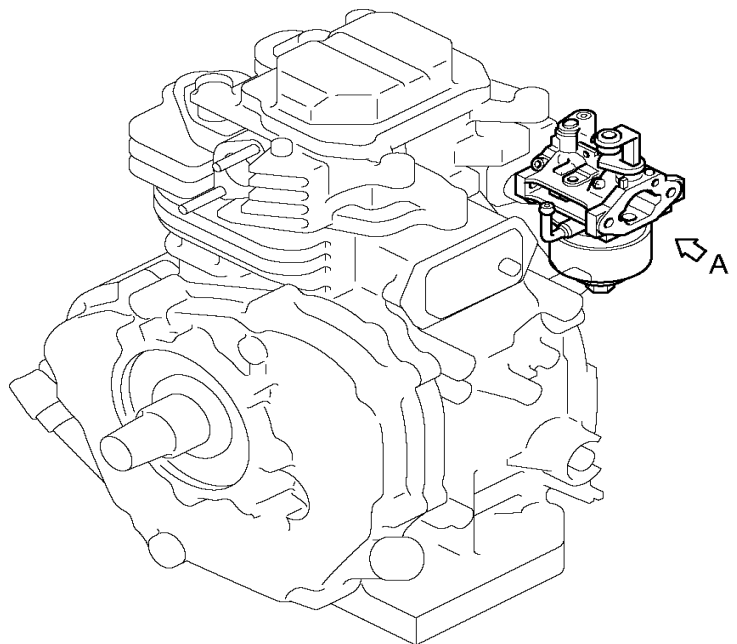

DETAIL "A"

Parts Breakdown

G6100R

Products with multiple versions are listed in subsiding order with the newest version on top not indented

<u>Fig #</u>	<u>Part ID</u>	<u>Part Name</u>	<u>Quantity</u>
1	354-54514-08	CAP, G6101R	1
2	354-54513-08	BRUSH COVER, G6101R	1
3	015-20500-10	TAPPING SCREW, G3511R	2
4	003-20080-00	SPRING WASHER, G2800R	4
5	31D-51025-01	COVER BOLT (M8X160MM),G6101R	4
6	002-38080-00	FLANGE NUT, G6100R	2
7	31D-51022-01	REAR COVER, G6101R	1
8	31D-51024-01	CAP, G6101R	1
9	391-29000-13	BUSHING, G2800R	1
10	31D-51023-01	STATOR COVER, G6101R	1
11	31D-51121-01	STATOR CPL., G6101R	1
12	354-54116-08	FRONT COVER, G6101R	1
13	001-14082-00	BOLT & WASHER, G2800R	4
14	390-55511-01	ROTOR CPL., G6101R	1
15	354-58204-08	B. BEARING, G5711R	1
16	355-58009-08	THROUGH BOLT, G6101R	1
17	31D-69101-01	STOPPER PLATE, G6101R	1
18	31D-31301-01	PIPE FRAME CPL.,G6101R	1
19	376-39100-01	SCREW & WASHER, G2800R	1
20	390-54416-01	EARTH CORD, G5710R	1
21	002-19040-00	NUT, G5710R	1
22	003-20040-00	SPRING WASHER, G5711R	1
23	002-38080-00	FLANGE NUT, G6100R	2
24	002-38080-00	FLANGE NUT, G6100R	2
25	31C-69001-03	SPACER, G6101R	2
26	31D-35001-01	MOUNT, GENERATOR SIDE, G5710R	2
27	31D-35002-01	MOUNT, ENGINE SIDE, G5710R	2
45	31D-42101-01	CONTROL BOX CPL., G6101R	1
46	024-11500-10	GROMMET, G5500R	1
49	002-17040-00	NUT, G2800R	2
50	001-14061-60	BOLT & WASHER, G2800R	2
51	388-87002-01	CIRCUIT BREAKER (10A), G5710R	1
52	363-45701-08	TERMINAL BOLT(RED), G2800R	1
53	363-45700-08	TERMINAL BOLT (BLK),G2800R	1
54	353-49903-08	WASHER, G2800R	1
55	332-00050-08	SPRING WASHER, G2800R	1
56	353-49902-08	NUT, G2800R	1
57	332-00050-08	SPRING WASHER, G2800R	1
58	353-49901-08	WING NUT, G2800R	1
59	003-30050-00	LOCK WASHER, G2800R	1
60	388-88001-03	SCREW (M5), G5711R	1
61	353-45804-08	DIODE STACK, G2800R	1
62	015-00400-70	TAPPING SCREW, G2800R	1
63	001-14061-60	BOLT & WASHER, G2800R	1
66	31104701KU	N/A	1
67	004-35062-00	SCREW & WASHER,G5711R .	2
68	003-10040-00	WASHER, G6101R	2
69	004-35041-00	SCREW & WASHER, G2800R	1
70	004-35041-00	SCREW & WASHER, G2800R	1
71	389-59989-08	SCREW & WASHER, G5711R	1
72	380-47531-08	CONDENSER BRACKET, G5711R	2
73	004-35041-00	SCREW & WASHER, G2800R	1
74	380-47531-08	CONDENSER BRACKET, G5711R	2
75	390-47553-08	CONDENSER, G6101R	1
78	31D-44001-03	SWITCH, G6100R	1
79	31D-43101-03	CIRCUIT BREAKER (20A),G6101R	1
80	31D-43102-03	CIRCUIT BREAKER (30A),G6101R	1
81	353-45724-08	AC RECEPTACLE, G3510R	1
82	002-17040-00	NUT, G2800R	2
83	33K4995101	N/A	1
83	388-85003-01	AC RECEPTACLE (125V-20A),G6101R	1
84	003-30040-00	LOCK WASHER,G6101R	1
85	002-17030-00	NUT, G2800R	2
86	355-45613-11	SWITCH, G5500R	1