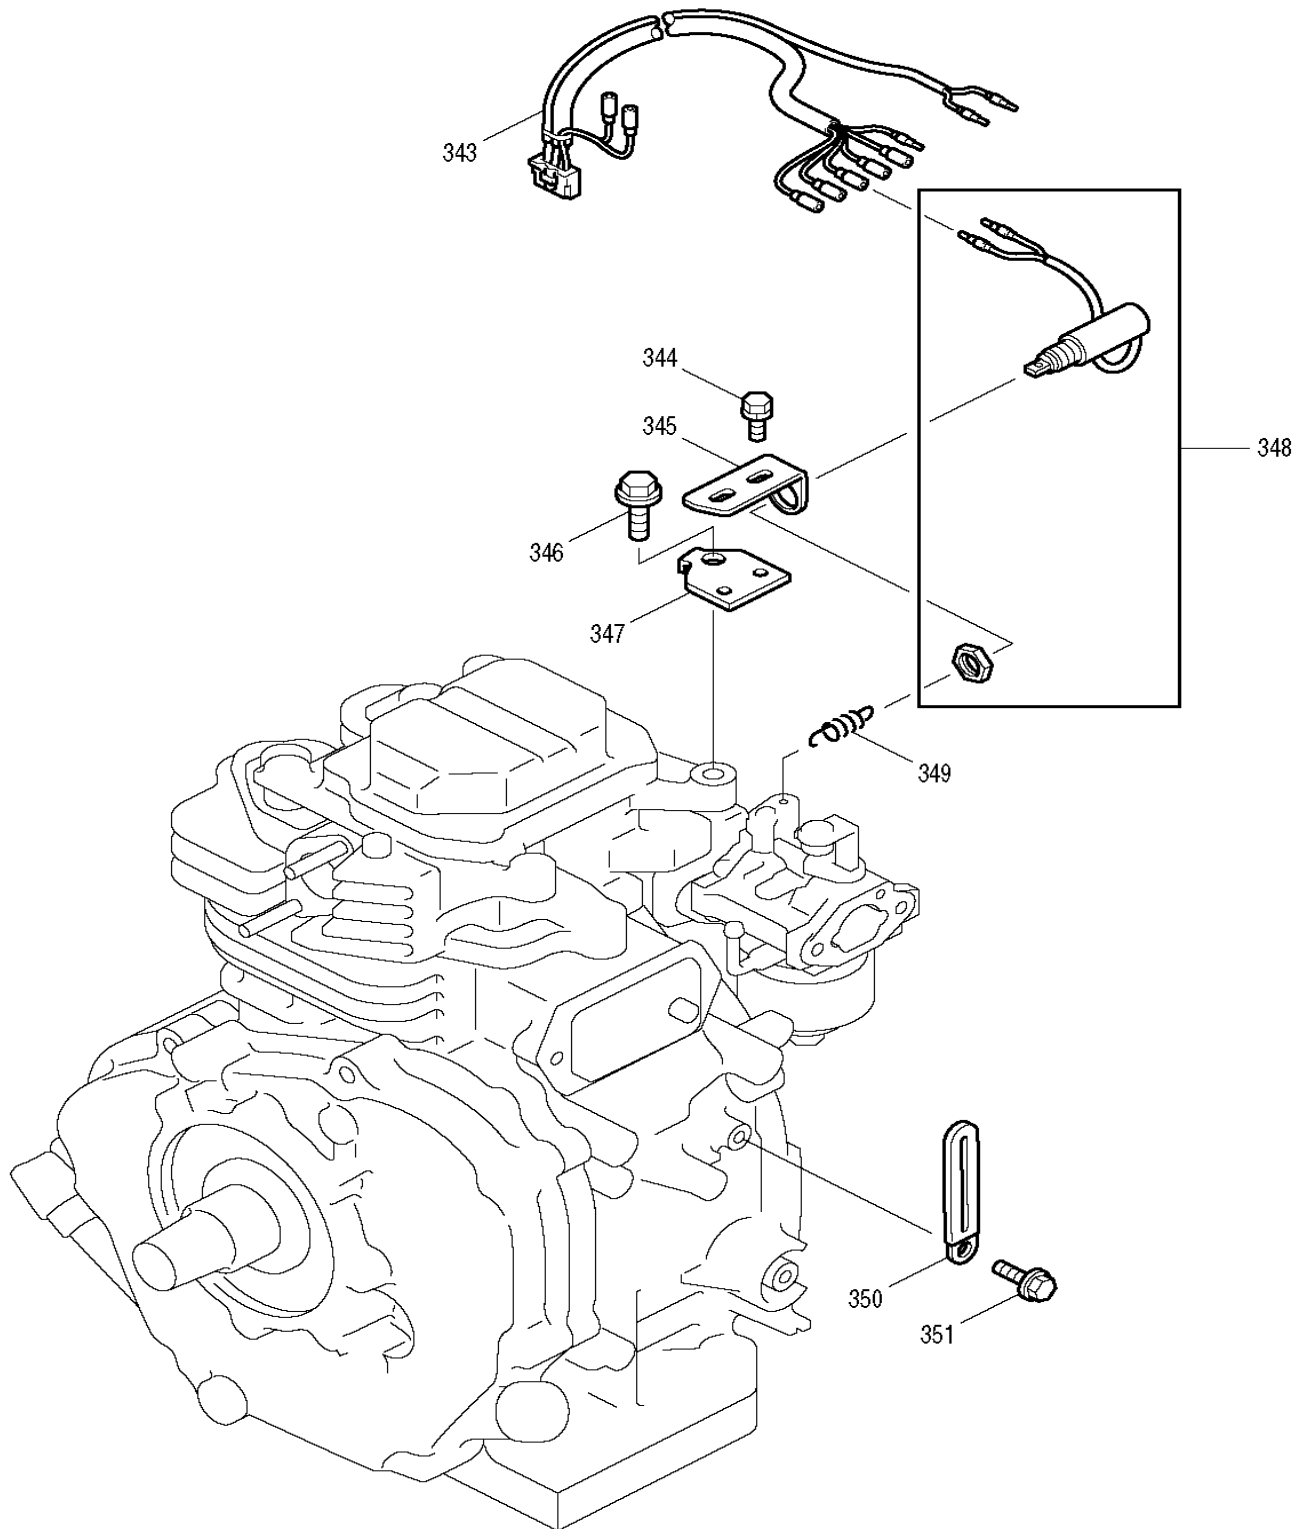

DETAIL "A"

Parts Breakdown

G6100R

Products with multiple versions are listed in subsiding order with the newest version on top not indented

<u>Fig #</u>	<u>Part ID</u>	<u>Part Name</u>	<u>Quantity</u>
1	354-54514-08	CAP, G6101R	1
2	354-54513-08	BRUSH COVER, G6101R	1
3	015-20500-10	TAPPING SCREW, G3511R	2
4	003-20080-00	SPRING WASHER, G2800R	4
5	31D-51025-01	COVER BOLT (M8X160MM),G6101R	4
6	002-38080-00	FLANGE NUT, G6100R	2
7	31D-51022-01	REAR COVER, G6101R	1
8	31D-51024-01	CAP, G6101R	1
9	391-29000-13	BUSHING, G2800R	1
10	31D-51023-01	STATOR COVER, G6101R	1
11	31D-51121-01	STATOR CPL., G6101R	1
12	354-54116-08	FRONT COVER, G6101R	1
13	001-14082-00	BOLT & WASHER, G2800R	4
14	390-55511-01	ROTOR CPL., G6101R	1
15	354-58204-08	B. BEARING, G5711R	1
16	355-58009-08	THROUGH BOLT, G6101R	1
17	31D-69101-01	STOPPER PLATE, G6101R	1
18	31D-31301-01	PIPE FRAME CPL.,G6101R	1
19	376-39100-01	SCREW & WASHER, G2800R	1
20	390-54416-01	EARTH CORD, G5710R	1
21	002-19040-00	NUT, G5710R	1
22	003-20040-00	SPRING WASHER, G5711R	1
23	002-38080-00	FLANGE NUT, G6100R	2
24	002-38080-00	FLANGE NUT, G6100R	2
25	31C-69001-03	SPACER, G6101R	2
26	31D-35001-01	MOUNT, GENERATOR SIDE, G5710R	2
27	31D-35002-01	MOUNT, ENGINE SIDE, G5710R	2
45	31D-42101-01	CONTROL BOX CPL., G6101R	1
46	024-11500-10	GROMMET, G5500R	1
49	002-17040-00	NUT, G2800R	2
50	001-14061-60	BOLT & WASHER, G2800R	2
51	388-87002-01	CIRCUIT BREAKER (10A), G5710R	1
52	363-45701-08	TERMINAL BOLT(RED), G2800R	1
53	363-45700-08	TERMINAL BOLT (BLK),G2800R	1
54	353-49903-08	WASHER, G2800R	1
55	332-00050-08	SPRING WASHER, G2800R	1
56	353-49902-08	NUT, G2800R	1
57	332-00050-08	SPRING WASHER, G2800R	1
58	353-49901-08	WING NUT, G2800R	1
59	003-30050-00	LOCK WASHER, G2800R	1
60	388-88001-03	SCREW (M5), G5711R	1
61	353-45804-08	DIODE STACK, G2800R	1
62	015-00400-70	TAPPING SCREW, G2800R	1
63	001-14061-60	BOLT & WASHER, G2800R	1
66	31104701KU	N/A	1
67	004-35062-00	SCREW & WASHER,G5711R .	2
68	003-10040-00	WASHER, G6101R	2
69	004-35041-00	SCREW & WASHER, G2800R	1
70	004-35041-00	SCREW & WASHER, G2800R	1
71	389-59989-08	SCREW & WASHER, G5711R	1
72	380-47531-08	CONDENSER BRACKET, G5711R	2
73	004-35041-00	SCREW & WASHER, G2800R	1
74	380-47531-08	CONDENSER BRACKET, G5711R	2
75	390-47553-08	CONDENSER, G6101R	1
78	31D-44001-03	SWITCH, G6100R	1
79	31D-43101-03	CIRCUIT BREAKER (20A),G6101R	1
80	31D-43102-03	CIRCUIT BREAKER (30A),G6101R	1
81	353-45724-08	AC RECEPTACLE, G3510R	1
82	002-17040-00	NUT, G2800R	2
83	33K4995101	N/A	1
83	388-85003-01	AC RECEPTACLE (125V-20A),G6101R	1
84	003-30040-00	LOCK WASHER,G6101R	1
85	002-17030-00	NUT, G2800R	2
86	355-45613-11	SWITCH, G5500R	1