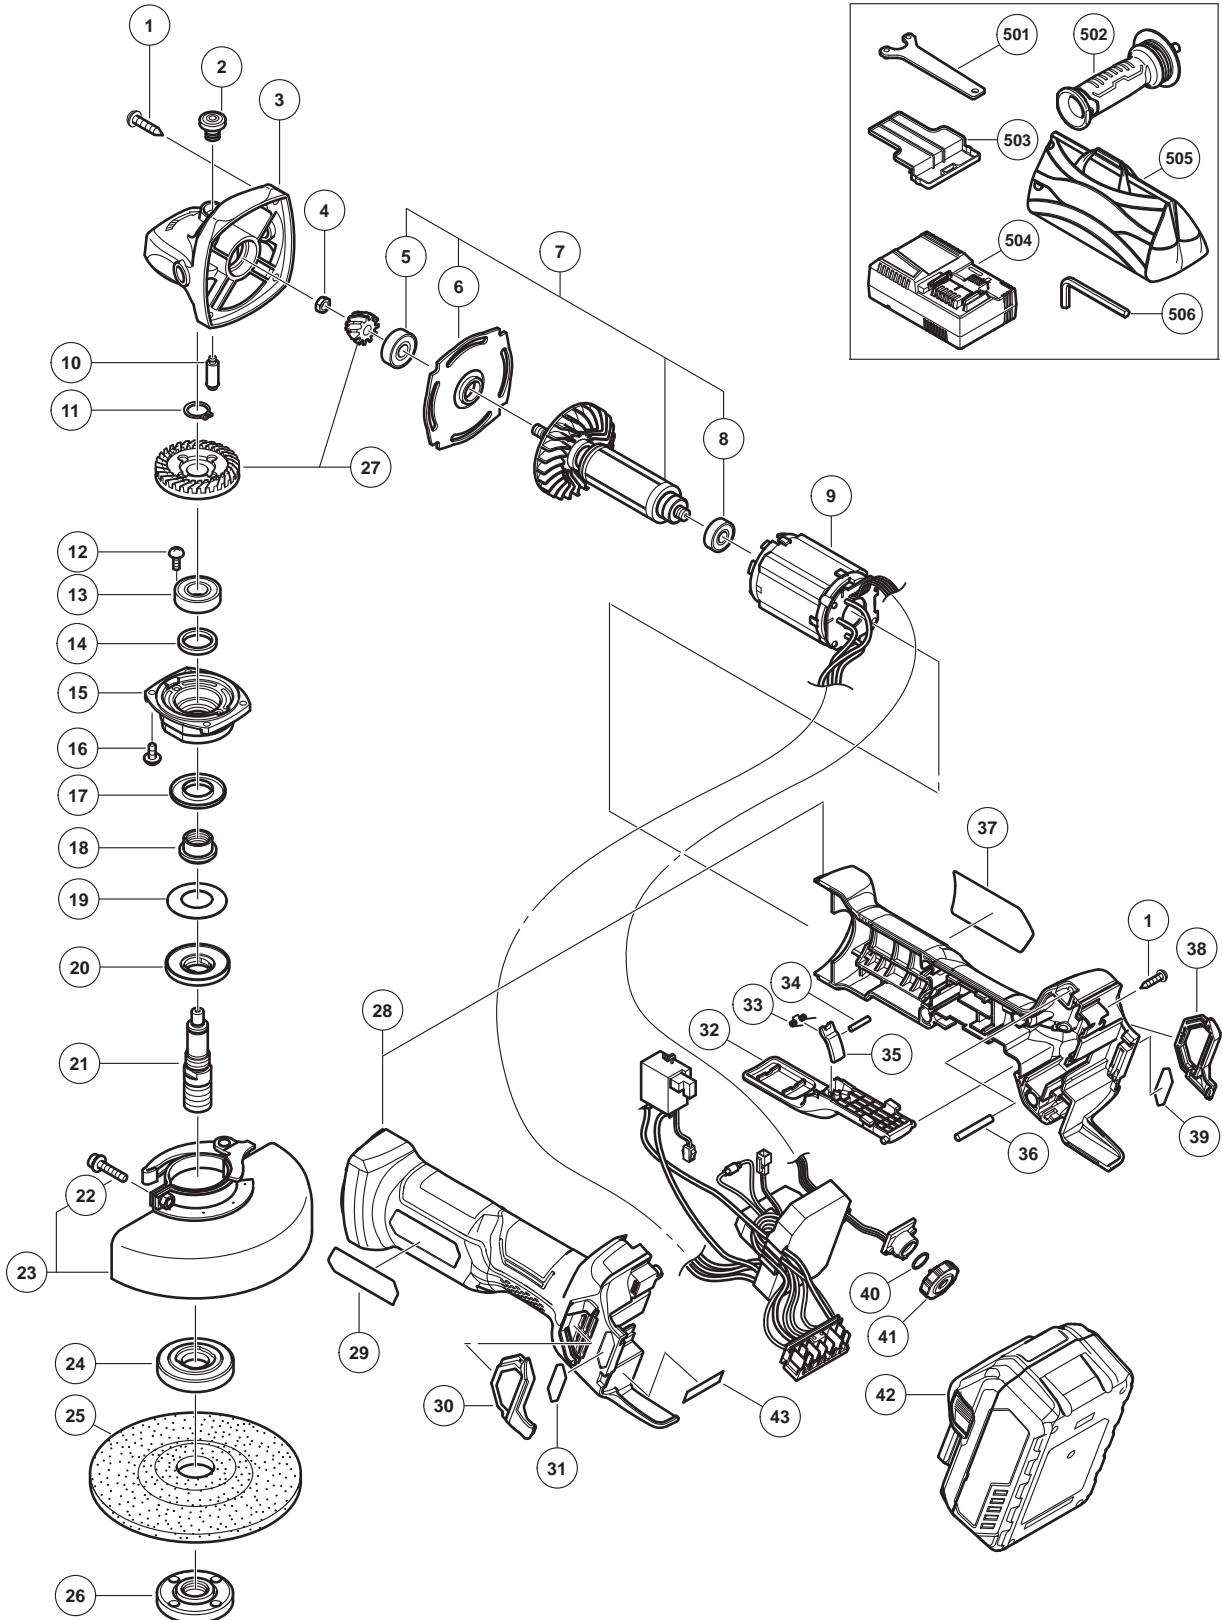

ELECTRIC TOOL PARTS LIST

■ CORDLESS DISC GRINDER Model G 3612DB

2017-12-22
(E1)

PARTS

G 3612DB

ITEM NO.	CODE NO.	DESCRIPTION	NO. USED	REMARKS
1	328643	TAPPING SCREW (W/FLANGE) D4 X 23 (BLACK)	9	
2	301944	PUSHING BUTTON	1	
3	338332	GEAR COVER ASS'Y	1	INCLUD.2,10
4	309191	SPECIAL NUT M6	1	
5	338337	BALL BEARING 608SS	1	
6	334940	BEARING HOLDER	1	
7	361075	ROTOR ASS'Y	1	INCLUD.5,6,8
8	607VVC	BALL BEARING 607VV	1	
9	340987	WIRING SET	1	
10	301943	LOCK PIN	1	
11	939542	RETAINING RING FOR D12 SHAFT (10 PCS.)	1	
12	334942	SLOTTED HD. SCREW (SEAL LOCK) M4	2	
13	6001DD	BALL BEARING 6001DDCMPS2L	1	
14	372126	FELT PACKING	1	
15	372123	PACKING GLAND	1	
16	307127	SEAL LOCK SCREW (W/SP. WASHER) M4 X 12	4	
17	372183	FRINGER	1	
18	371672	SLEEVE (B)	1	
19	371673	BELLEVILLE SPRING (B)	1	
20	371674	SUPPORT BODY (B)	1	
21	373073	SPINDLE (G)	1	
22	316107	HEX. SOCKET HD. BOLT (W/WASHERS) M5 X 20	1	
23	337229	WHEEL GUARD ASS'Y (TOOLLESS TYPE)	1	INCLUD.22
24	373071	WHEEL WASHER (E)	1	
25	316821	D. C. WHEELS 115MM A36Q (25 PCS.)	1	
26	937923P	WHEEL NUT 5/8"-11UNC	1	
27	338338	GEAR AND PINION SET	1	
28	372111	HOUSING (A).(B) SET	1	
29		BRAND LABEL	1	
30	372107	FILTER (A)	1	
31		MV LABEL (A)	1	
32	372112	PADDLE LEVER	1	
33	337874	SPRING	1	
34	339032	PIN	1	
35	337873	LOCK LEVER	1	
36	338869	PIN	1	
37		NAME PLATE	1	
38	372108	FILTER (B)	1	
39		MV LABEL (B)	1	
40	987105	O-RING (S-10)	1	
41	372109	DIAL	1	
42	372121	BATTERY BSL 36B18 (USA,CAN)	1	INCLUD.503
43		CAUTION PLATE (USA)	1	

STANDARD ACCESSORIES

G 3612DB

ITEM NO.	CODE NO.	DESCRIPTION	NO. USED	REMARKS	
501	938332Z	WRENCH	1		
502	336865	SIDE HANDLE	1		
503	329897	BATTERY COVER	1		
504		CHARGER (MODEL UC 18YSL3)	1		
505	328849	BAG	1		
506	944458	HEX. BAR WRENCH 4MM	1		