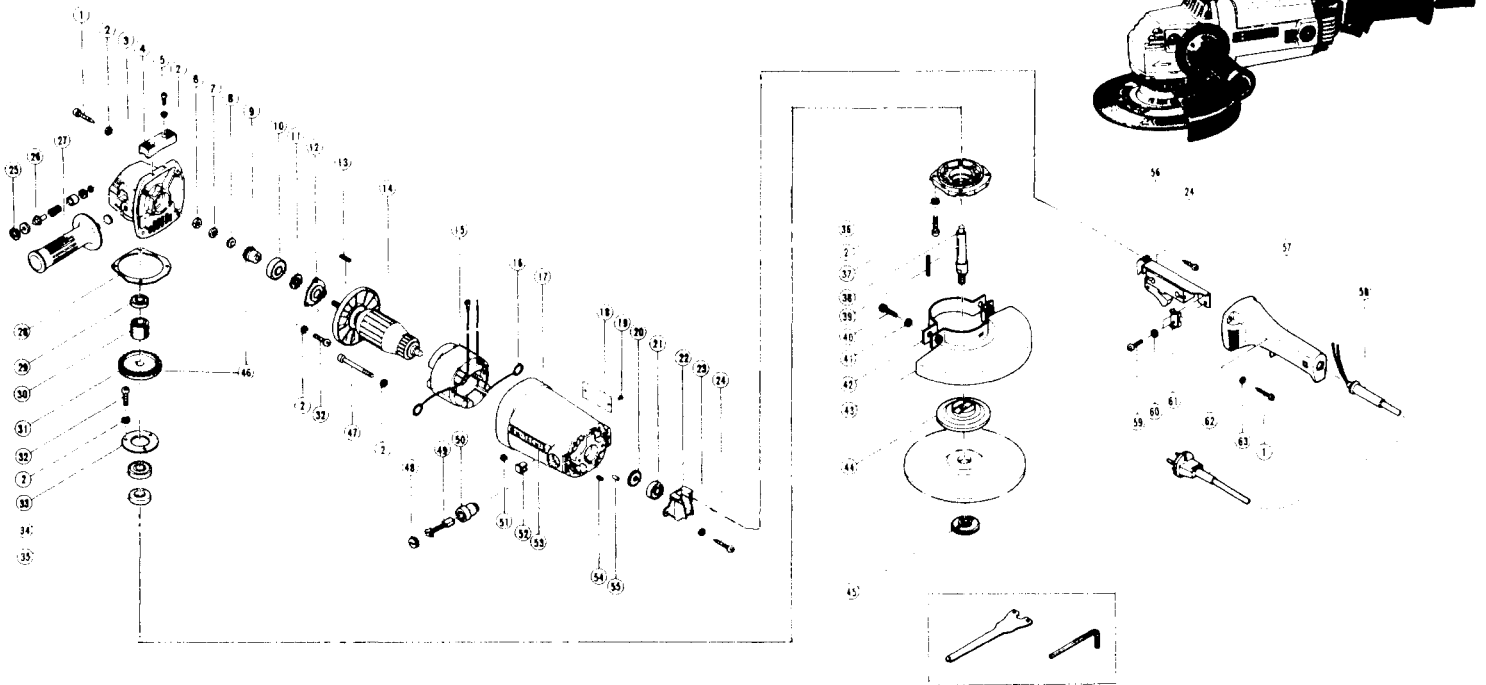

# Model G 18

ITEM NO.	PART NO.	NO. USED	DESCRIPTION	SUPPLY Q'TY	ITEM NO.	PART NO.	NO. USED	DESCRIPTION	SUPPLY Q'TY
1	937807	8	Tapping Screw D5×25		32	949236	6	Machine Screw M5×10	10
2	949454	18	Spring Washer M5	10	33	937035	1	Bearing Cover (B)	
3	983770Z	1	Gear cover Assembly (includes item 2,4,5,25,26)		34	6302VV	1	Ball Bearing 6302VVCMP2S	
4	981681Z	1	Tool Rest		35	938099	1	Felt Packing (B)	
5	949237	2	Machine Screw M5×12	10	36	937902	1	Packing Gland	
6	949567	1	Lock Nut M6	10	37	949239	4	Machine Screw M5×16	10
7	949455	1	Spring Washer M6	10	38	938252P	1	Spindle	
8	949425	1	Washer M6	10	39	948920	1	Feather Key 4×4×30	
9	983783	1	Pinion		40	949656	2	Hex. Socket Head Bolt M8×20	10
10	6201VV	1	Ball Bearing 6201VVCMP2S		41	949457	2	Spring Washer M8	10
11	936853	1	Felt Packing (A)		42	937911	1	Set Ring (A)	
12	937896	1	Bearing Cover (A)		43	937960Z	1	Wheel Guard	
13	940533	1	Feather Key 3×3×10		44	937922P	1	Wheel Washer (B)	
14	938255C	1	Armature		45	937923P	1	Wheel Nut	
15	938242K	1	Stator (includes item 16)		46	983780Z	1	Gear Assembly (includes Item 9,31)	
16	937623	2	Brush Terminal		47	944828	2	Machine Screw M5×65	
17	938240Z	1	Housing Assembly (includes item 50,54)		48	945161	2	Brush Cap	
18	—	1	Name Plate		49	961946Z	2	Auto Stop Carbon Brush	2
19	949510	2	Rivet D2,5×4,8	10	50	938241	2	Brush Holder	
20	956387	1	Dust Seal (A)		51	949555	2	Nut M5	10
21	608VVM	1	Ball Bearing 608VVMC2EPS2L		52	937892	2	Nut Cover	
22	937905	1	Bearing Cover		53	957561	1	HITACHI Label	
23	949423	1	Washer M4	10	54	949365	2	Slotted Set Screw M4×5	10
24	954017	3	Tapping Screw D4×12		55	946362	1	Bearing Lock	
25	948011	1	Retaining Ring D16		56	981685P	1	Switch AC / DC	
26	938094	1	Lock Pin		57	981686P	1	Handle	
27	937981Z	1	Side Handle		58	940778	1	Cord Armor	
28	937901	1	Seal Packing (B)		59	949218	2	Machine Screw M4×14	10
29	6200VV	1	Ball Bearing 6200VVCMP2S		60	949453	2	Spring Washer M4	10
30	983781Z	1	Sleeve		61	937904	1	Cord Clip	
31	983782	1	Gear		62	500240Z	1	Cord	
					63	949424	4	Washer M5	10