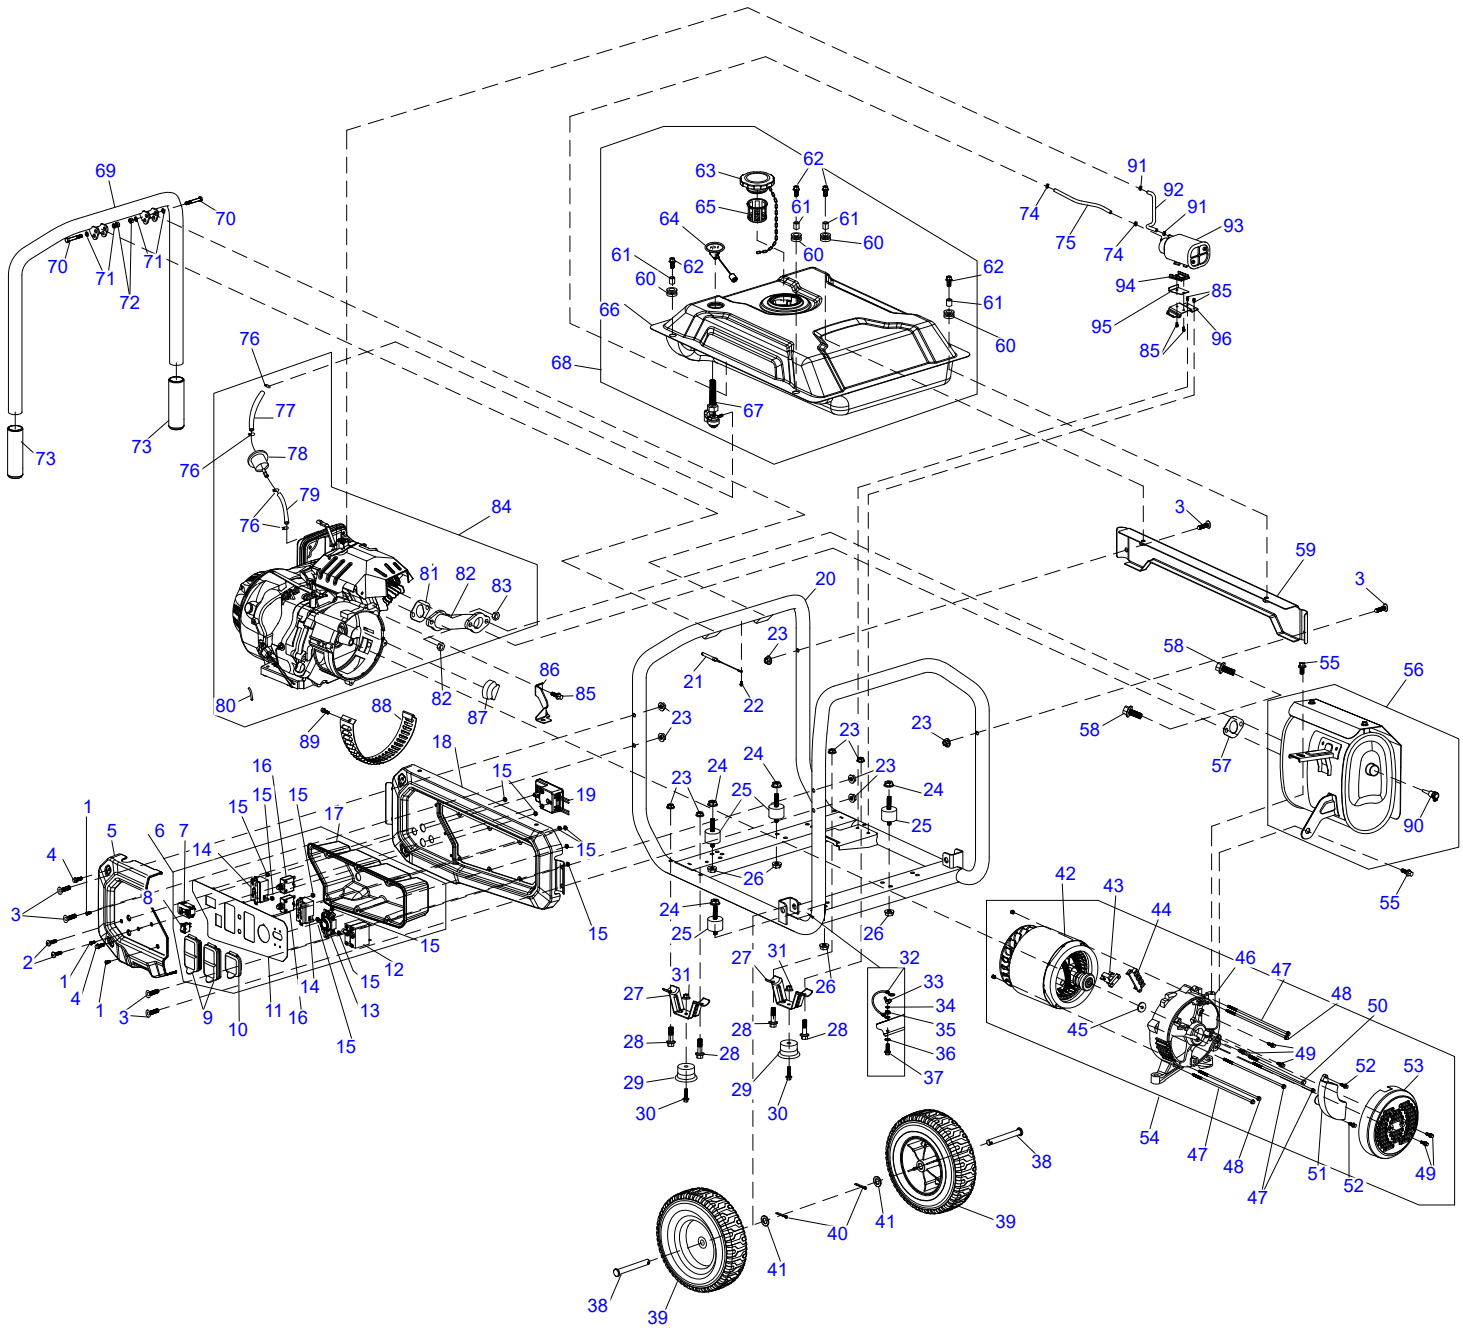

GP6500 Portable Generator

Unit Parts Manual

Model: G0076830

 **WARNING**

CANCER AND REPRODUCTIVE HARM

www.P65Warnings.ca.gov

(000393a)

The information in this manual is known to be accurate as of the date of release shown on the cover. However, engineering changes can occur without notice. To obtain the proper parts, be sure to use the serial number of the unit being serviced when ordering from this manual. Always refer to any part notes and changes before ordering. All other parts not shown in the manual can be found on Generac's exploded view drawings at www.generac.com or by contacting your local authorized dealer.

www.generac.com or 1-888-GENERAC

009831

ITEM	PART NO.	DESCRIPTION	QTY
1	10000035906	BOLT (M5X16MM)	3
2	10000035907	BOLT (M5X15MM)	2
3	0H1780	CURVED HEAD BOLT (M8X40MM)	6
4	10000038990	BOLT (M5X12MM)	2
5	10000035896	CONTROL PANEL COVER	1
6	10000035927	CONTROL PANEL ASSEMBLY	1
7	0G8321	HOUR METER	1
8	A0000209995	ENGINE SWITCH	1
9	0G9392	RECEPTACLE COVER	2
10	0G9391	RECEPTACLE COVER	1
11	10000035941	FACE PLATE	1
12	0G9023C	CIRCUIT BREAKER 30A	1
13	0K95240111	RECEPTACLE (L14-30R) 120/240V 30A	1
14	10000028117	RECEPTACLE 5-20R 120V 20A GFCI	2
15	0J86620108	NUT (M4)	12
16	0H0265C	CIRCUIT BREAKER 20A	2
17	10000035898	BACK PANEL COVER	1
18	10000035899	CONTROL SIDE PANEL	1
19	10000046048	CO-SENSE MODULE	1
20	A0000222084	FRAME	1
21	10000028186	CHAIN	1
22	10000033540	BOLT (M4X8MM)	1
23	0K0098	NUT (M8)	10
24	0J4029	NUT (M10X1.25)	4
25	0K09150110	RUBBER VIBRATION MOUNT	4
26	0K22930127	NUT (M8)	4
27	0K00970ST03	FOOT BRACKET	2
28	G073144	BOLT (M8X45MM)	4
29	0K0099	FOOT ISOLATOR	2
30	0K0100	BOLT (M6X28MM)	2
31	0K0105	NUT (M6)	2
32	10000035908	GROUND WIRE ASSEMBLY	1
33	0K0094	NUT (M6)	1
34	0J47870118	FLAT WASHER Ø6X0.8	1
35	10000021871	NUT (M6)	1
36	0K0093	SPECIAL LOCK WASHER	1
37	0J35220156	BOLT (M6X20MM)	1
38	0H0204	AXLE PIN	2
39	0K6011	WHEEL	2
40	10000035957	COTTER PIN	2
41	10000035961	FLAT WASHER Ø13X2	2