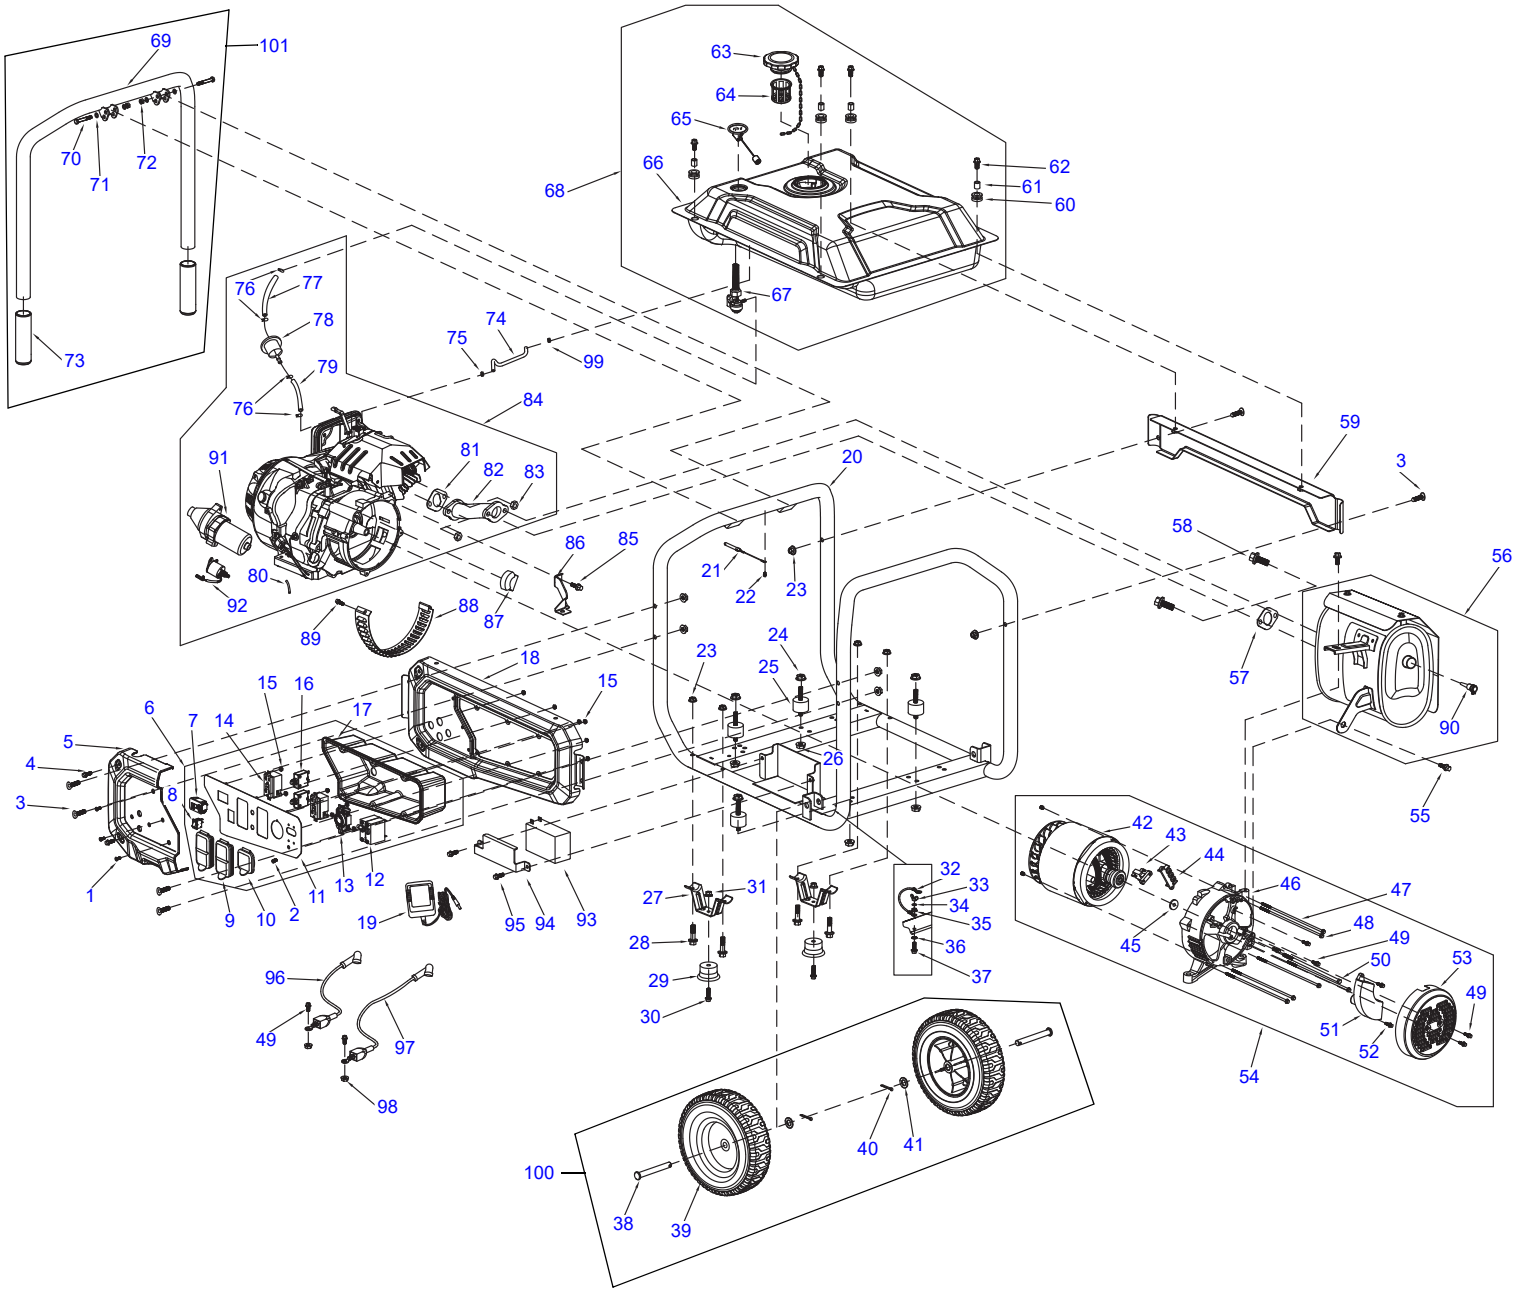

GP6500E Portable Generator

Parts Manual

Model: G007682-0 / G007682-2

 **WARNING**

CANCER AND REPRODUCTIVE HARM

www.P65Warnings.ca.gov

(000393a)

The information in this manual is accurate based on products produced at the time of publication. The manufacturer reserves the right to make technical updates, corrections, and product revisions at any time without notice.

www.generac.com or 1-888-GENERAC

008979

ITEM	PART NO.	DESCRIPTION	QTY
1	10000035906	BOLT(M5X16MM)	3
2	0J4959	12VDC CHARGER INPUT	1
3	0H1780	CURVED HEAD BOLT (M8X40MM)	6
4	10000038990	BOLT (M5X12MM)	2
5	10000042564	CONTROL PANEL COVER	1
6	10000042594	CONTROL PANEL ASSEMBLY	1
7	0G8321	HOUR METER	1
8	10000042575	ENGINE SWITCH	1
9	0G9392	OUTLET COVER	2
10	0G9391	OUTLET COVER	1
11	10000042565	FACE PLATE WITH DECAL	1
12	0G9023C	CIRCUIT BREAKER (30A)	1
13	0K95240111	RECEPTACLE (L14-30R)	1
14	10000028117	RECEPTACLE (GFCI)	2
15	0J86620108	NUT (M4)	12
16	0H0265C	CIRCUIT BREAKER (20A)	2
17	10000035898	CONTROL PANEL BACK COVER	1
18	10000035899	CONTROL SIDE SIDE PANEL	1
19	10000020426	CHARGER AC ADAPTER 14VDC PLUG	1
20	10000042567	FRAME	1
21	0K3399	PIN QUICK RELEASE XT	1
22	10000033540	BOLT (M4X14MM)	1
23	0K0098	NUT (M8)	10
24	0J4029	NUT (M10X1.25)	4
25	0K09150110	RUBBER VIBRATION MOUNT	4
26	0K22930127	NUT (M8)	4
27	0K00970ST03	FOOT BRACKET	2
28	G073144	BOLT (M8X45MM)	4
29	0K0099	FOOT ISOLATOR	2
30	0K0100	BOLT (M6X28MM)	2
31	0K0105	NUT (M6)	2
32	10000035908	GROUND WIRE ASSEMBLY	1
33	0K0094	NUT (M6)	1
34	0J47870118	FLAT WASHER	1
35	0G84420196	NUT (M6)	1