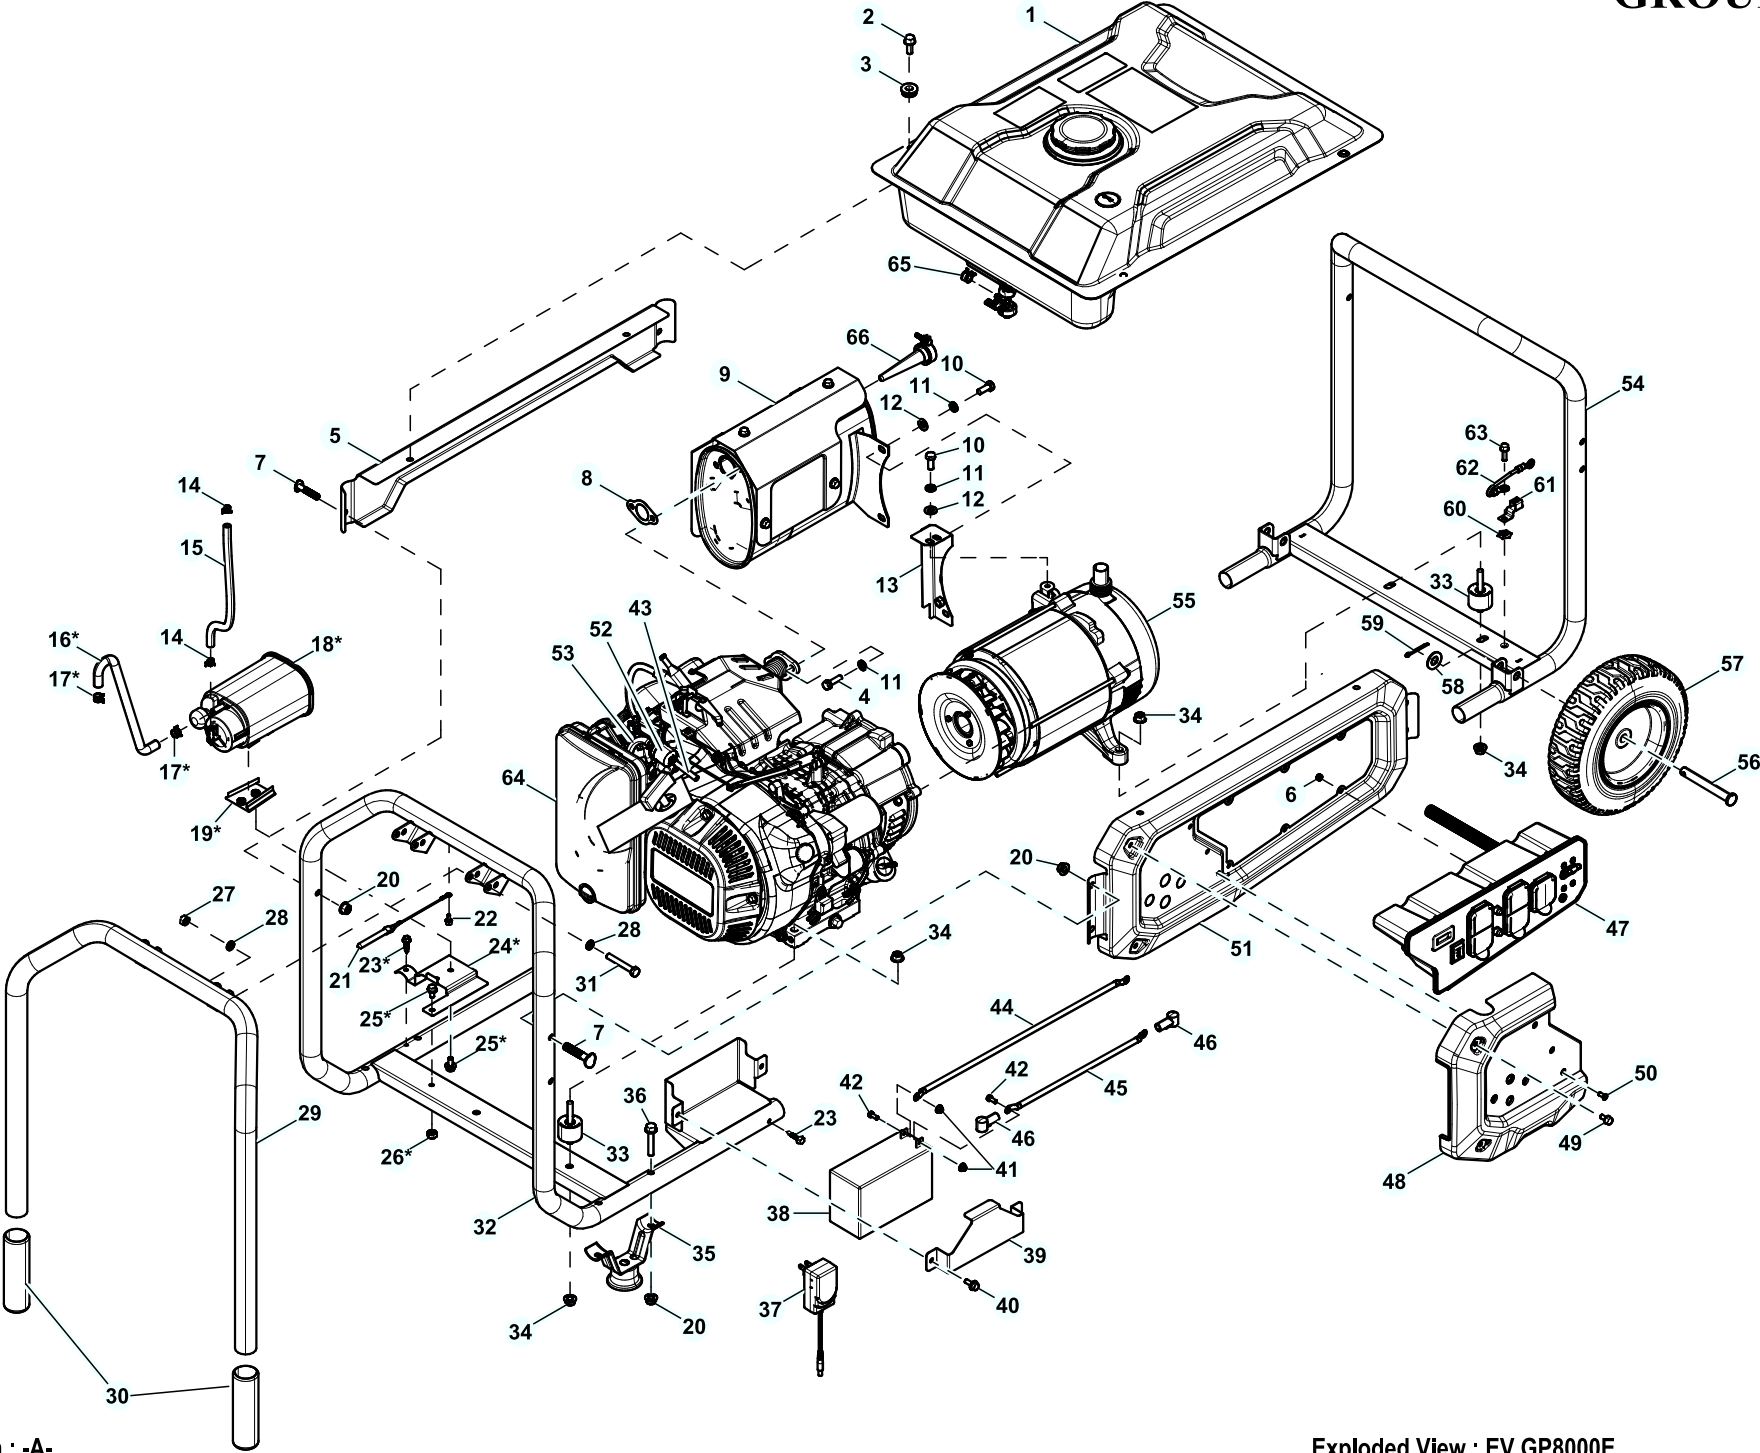

GROUP EV

EXPLODEDVIEW: EV GP8000E

DRAWING#: 1000044627

APPLICABLE TO:

GROUP EV

ITEM	PART#	QTY.	DESCRIPTION
1	1000047791	1	FUEL TANK ASSEMBLY
2	OG5445	4	SCREW HHTT M8-1.25 X 20
3	OH1411	4	RUBBER MOUNT, 10.8 ID X 9 TALL
4	042909	2	SCREW HHC M8-1.25 X 30 C8.8
5	10000031804	1	ST19 SIDE PANEL EXHAUST
6	OF7806	6	NUT HEX FL WHIZ M4-0.7
7	OH1780	6	CURVED HEAD M8-1.25 X 42MM LNG
8	OG9028	1	GASKET, EXHAUST, 389CC
9	OH9763B	1	ASSY MUFFLR GP 7.5KW
10	G039253	4	SCREW HHC M8-1.25 X 20 C8.8
11	G022129	6	WASHER LOCK SPRING 5/16 ZC
12	G022145	4	WASHER FLAT 5/16-M8 STEEL ZINC
13	OG8542	1	BRACKET, MUFFLER 389CC
14	048031B	2	CLAMP HOSE BAND SPRING .38
15	10000035625	1	HOSE ROV-CANISTER
	10000031802	1	HOSE EVAP GP
16*	OK3567	1	HOSE FORMED 13 OD X 8 ID X 278
17*	048031C	2	CLAMP HOSE BAND .50
18*	OH0957	1	CARBON CANISTER
19*	OK35140ST03	1	CARBON CANISTER MOUNT XT
20	OJ9125	10	NUT HEX FL WHIZ M8-1.25
21	OK3399	1	PIN QUICK RELEASE XT
22	G045764	1	SCREW HHTT M4-0.7 X 8 ZP
23	OL2176	3	SCREW HHSD PREMIUM 1/4-14X1 BZ
24*	OK35120ST03	1	CARB CAN CRADLE BRACKET XT
25*	OC8563	2	SCREW HHFC M6-1.0 X 12 G8.8
26*	OB2236	1	NUT HEX LOCK M6-1 NY INS
27	G049820	2	NUT HEX LOCK M8-1.25 NY INS
28	OK3431	4	WASHER FLAT M8 NYLON
29	10000031787	1	ST03 HANDLE GP
30	10000031500	2	HANDLE GRIP GP
31	OJ3317	2	SCREW HHC M8-1.25 X 55 PC8.8 BLK
32	10000031748	1	ST03 GP CRADLE ENGINE HALF
33	OH2043	4	VIB MOUNT 35 X 12 X M8-1.25
34	OG7989	8	NUT HEX FL WHIZ M8-1.25
35	OK8933	2	FOOT ASSY GP
36	OH1779	4	SCREW HHFC M8-1.25 X 45 G8.8
37	10000020426	1	CHARGER AC ADAPTOR 14VDC PLUG
38	OG9449	1	BATTERY 12V SEALED
39	OJ64180ST03	1	BACKET BATTERY HOLD DOWN
40	OG0926	2	SCREW HHFCS M6-1 X 16 G8.8
41	OH3535	2	NUT HEX FLANGE M5-0.8 LOCK NYLON
42	G052618	2	SCREW HHC M5-0.8 X 12 C8.8
43	OG9757A	1	FUEL HOSE 4 ID X 8 OD X 55MM
44	0742600199	1	WIRE ASSY 8GA 17" BLACK
45	0742600198	1	WIRE ASSY 8GA 11" RED
46	OG6392	2	BOOT VINYL STARTER-SOLENOID
47	10000031709	1	CONTROL PNL ASSY
48	10000030651	1	SHROUD SIDE PANEL CONTROL
49	G090388	2	SCREW HHTT M6-1.0 X 12 ZINC
50	OH1357	3	SCREW PFHM M5-0.8 X 12
51	10000031832	1	ST19 SIDE PANEL CONTROL
52	OG9914	1	FUEL FILTER G19-389
53	OG9757B	1	FUEL HOSE 4 ID X 8 OD X 80MM
54	10000031727	1	ST03 GP CRADLE ALTERNATOR HALF
55	OK0755	1	ALT 8000W ALUMINUM BRUSH TYPE
56	OH0204	2	AXLE PIN, 1/2"X 4", 3/4" HEAD
57	OK6011	2	WHEEL 9.5" DIA, PLASTIC
58	G022304	2	WASHER FLAT 1/2 STEEL ZINC
59	OD4999	2	PIN COTTER 1/8 X 1-1/4 ZN PLT
60	OA1658	1	WASHER LOCK SPECIAL 1/4"
61	G055414	1	LUG SLDLSS #2-#8 X 17/64 CU
62	G0742600186	1	GROUND WIRE BRG CAR-LUG 4KW
63	OG3110	1	SCREW HHTT M6-1.0 X 20 ZINC
64	OH9838G	1	ENGINE
65	048031G	1	CLAMP HOSE BAND .41
66	OK3857	1	SPARK ARRESTOR ASSY USFS