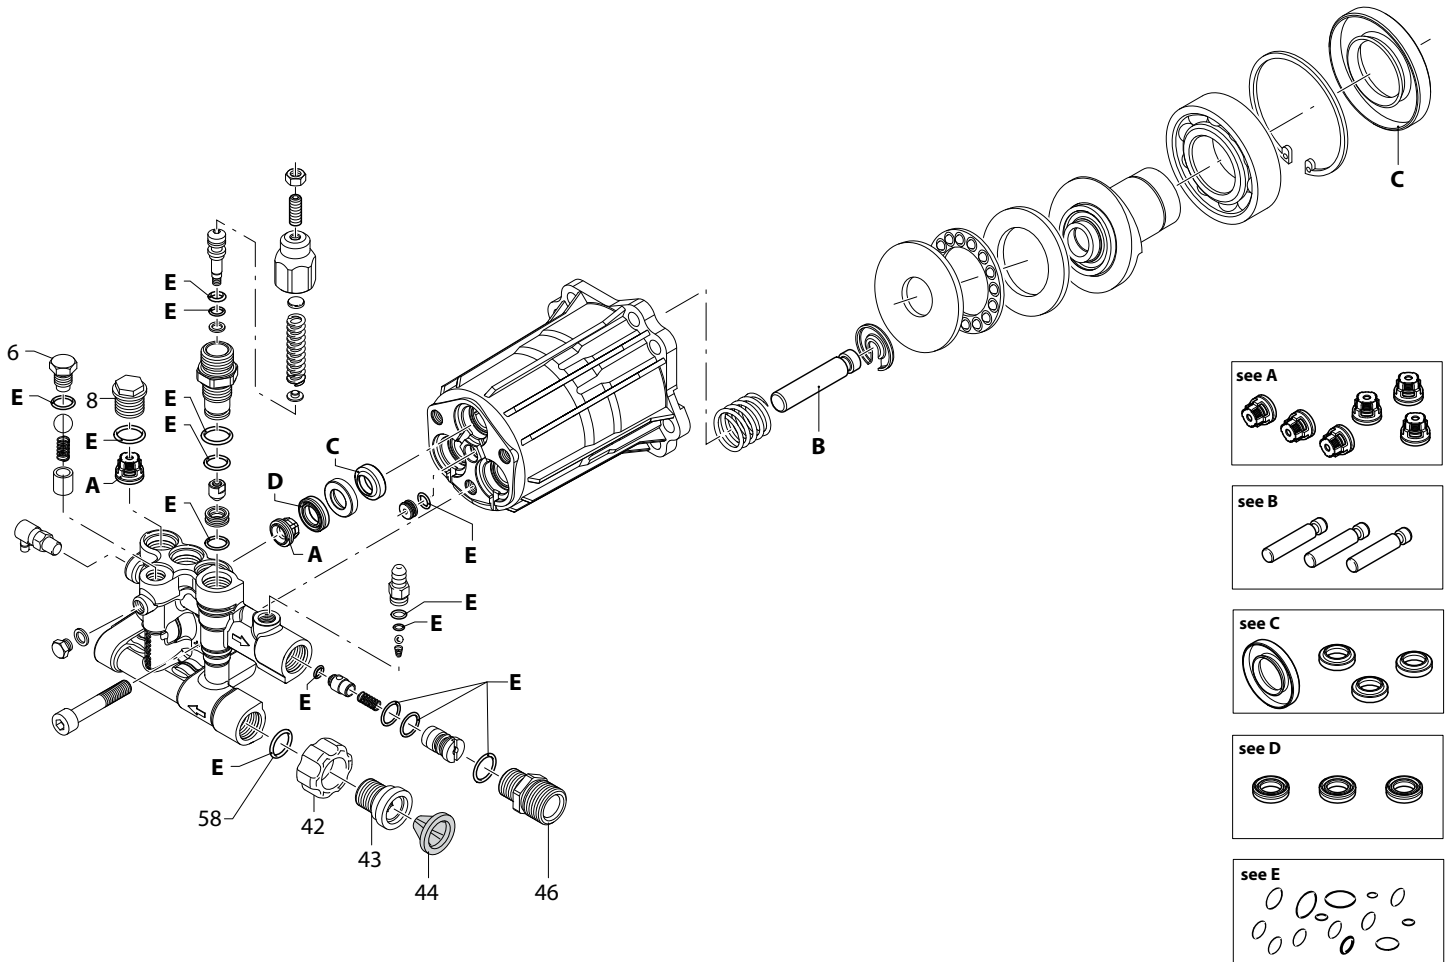

**EXPLODED VIEW: EV MOD PLTFRM 3100PSI****DRAWING #: 0L6564****GROUP EV**

<b>ITEM</b>	<b>PART#</b>	<b>QTY.</b>	<b>DESCRIPTION</b>
1	0K8430	1	ENGINE
2	0L4739	1	HANDLE C-GRIP
3	10000012847	1	HANDLE KIT PW RESI NO DECAL
4	0L6431	1	HOLSTER GUN
5	0J1449	2	FASTENER RIBBED SHANK CHRSTM T
6	10000009382	1	GUN VP M22 ORANGE WITH ICONS
7	0H9640	1	LANCE ASSY-20" LONG
8	0K0921	1	HOSE 25'X1/4" W/M22 CONN
9	0J3052	1	HOOK-HOSE
10	0K9974	2	PUSH NUT 1/2
11	0J3079	4	GROMMET-NOZZLE
12	0H9617S	1	KIT-NOZZLE
13	0L4740	1	DECAL NOZZLE BILLBOARD 3100
14	0K1663	1	PUMP AXIAL
15	0J3315	4	SCREW SHC M8-1.25X25 C8.8 ZP
16	G092479	4	WASHER LOCK M8 RIBBED
17	G067989	8	NUT HEX FL WHIZ M8-1.25
18	0G5442	2	SNAP BUTTON
19	10000027441	1	CRADLE KIT 6821 6822 6823
20	G021217	4	VIB MOUNT
21	0L2091	1	DECAL NO NOT USE BLEACH
22	0K4078A	1	CAP CHEM TANK W/HOSE CUTOUT
23	0J3374	1	DECAL QUICK START
24	0K6007	1	DECAL QUICK START
25	10000021533	2	PIN AXLE
26	0J6276	2	WHEEL 10 X 1.75X0.5 DIA
27	G022304	2	WASHER

# POWER WASHER PUMP, AXIAL-2.2GPM 2400 PSI – REPLACEMENT PARTS

REF. #	Part #	QTY	Description
	0K1663	1	PUMP, AXIAL 2.2 GPM 2400 PSI
6	0H95650130	1	SCREW
8	0J93750100	3	PLUG
42	0H95650120	1	FITTING (3/4"NH)
43	0H95650121	1	FITTING
44	0H95650122	1	FILTER
46	0H95650123	1	FITTING
58	0H95650124	2	O-RING (14X2)

REF. #	Part #	Description
A	0H95650110	KIT - VALVES
B	0H95650111	KIT - PISTONS
C	0J93750102	KIT - OIL SEALS
D	0H95650113	KIT - WATER SEALS
E	0K16630110	KIT - O-RINGS