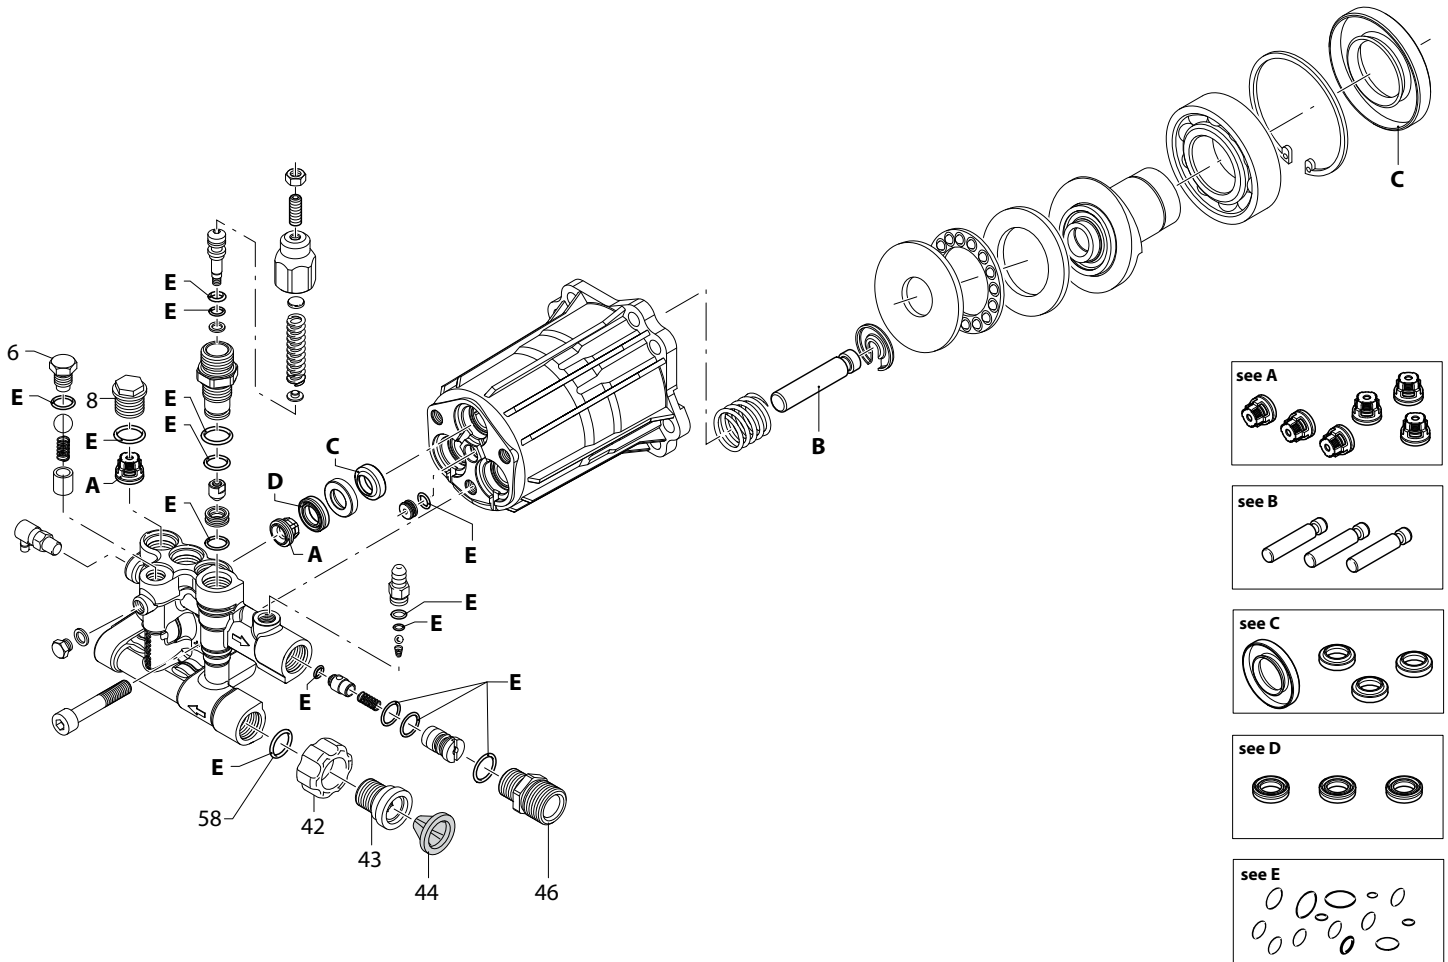

EXPLODED VIEW: EV MOD PLTFRM 3100PSI**DRAWING #: 0L6628****GROUP EV**

ITEM	PART#	QTY.	DESCRIPTION
1	0K8430	1	ENGINE
2	0L4739	1	HANDLE C-GRIP
3	10000012847	1	HANDLE KIT PW RESI NO DECAL
4	0L4738	1	HOLSTER GUN
5	0J1449	2	FASTENER RIBBED SHANK CHRSTM T
6	0H9642A	1	GUN ASSEMBLY
7	0H9640	1	LANCE ASSY-20" LONG
8	0K0921	1	HOSE 25'X1/4" W/M22 CONN
9	0J3052	1	HOOK-HOSE
10	0k9974	2	PUSH NUT
11	0J3079	4	GROMMET-NOZZLE
12	0H9617S	1	KIT-NOZZLE
13	0L4740	1	DECAL NOZZLE BILLBOARD 3100
14	0K1663	1	PUMP AXIAL
15	0J3315	4	SCREW SHC M8-1.25X25 C8.8 ZP
16	G092479	4	WASHER LOCK M8 RIBBED
17	G067989	8	NUT HEX FL WHIZ M8-1.25
18	0G5442	2	SNAP BUTTON
19	10000027441	1	CRADLE KIT
20	G021217	4	VIB MOUNT
21	0L2091	1	DECAL NO NOT USE BLEACH
22	0K4078A	1	CAP CHEM TANK W/HOSE CUTOUT
23	0J3374	1	DECAL QUICK START
24	0K6007	1	DECAL QUICK START
25	10000021533	2	PIN AXLE
26	0J6276	2	WHEEL
27	G022304	2	WASHER

POWER WASHER PUMP, AXIAL-2.2GPM 2400 PSI – REPLACEMENT PARTS

REF. #	Part #	QTY	Description
	0K1663	1	PUMP, AXIAL 2.2 GPM 2400 PSI
6	0H95650130	1	SCREW
8	0J93750100	3	PLUG
42	0H95650120	1	FITTING (3/4"NH)
43	0H95650121	1	FITTING
44	0H95650122	1	FILTER
46	0H95650123	1	FITTING
58	0H95650124	2	O-RING (14X2)

REF. #	Part #	Description
A	0H95650110	KIT - VALVES
B	0H95650111	KIT - PISTONS
C	0J93750102	KIT - OIL SEALS
D	0H95650113	KIT - WATER SEALS
E	0K16630110	KIT - O-RINGS