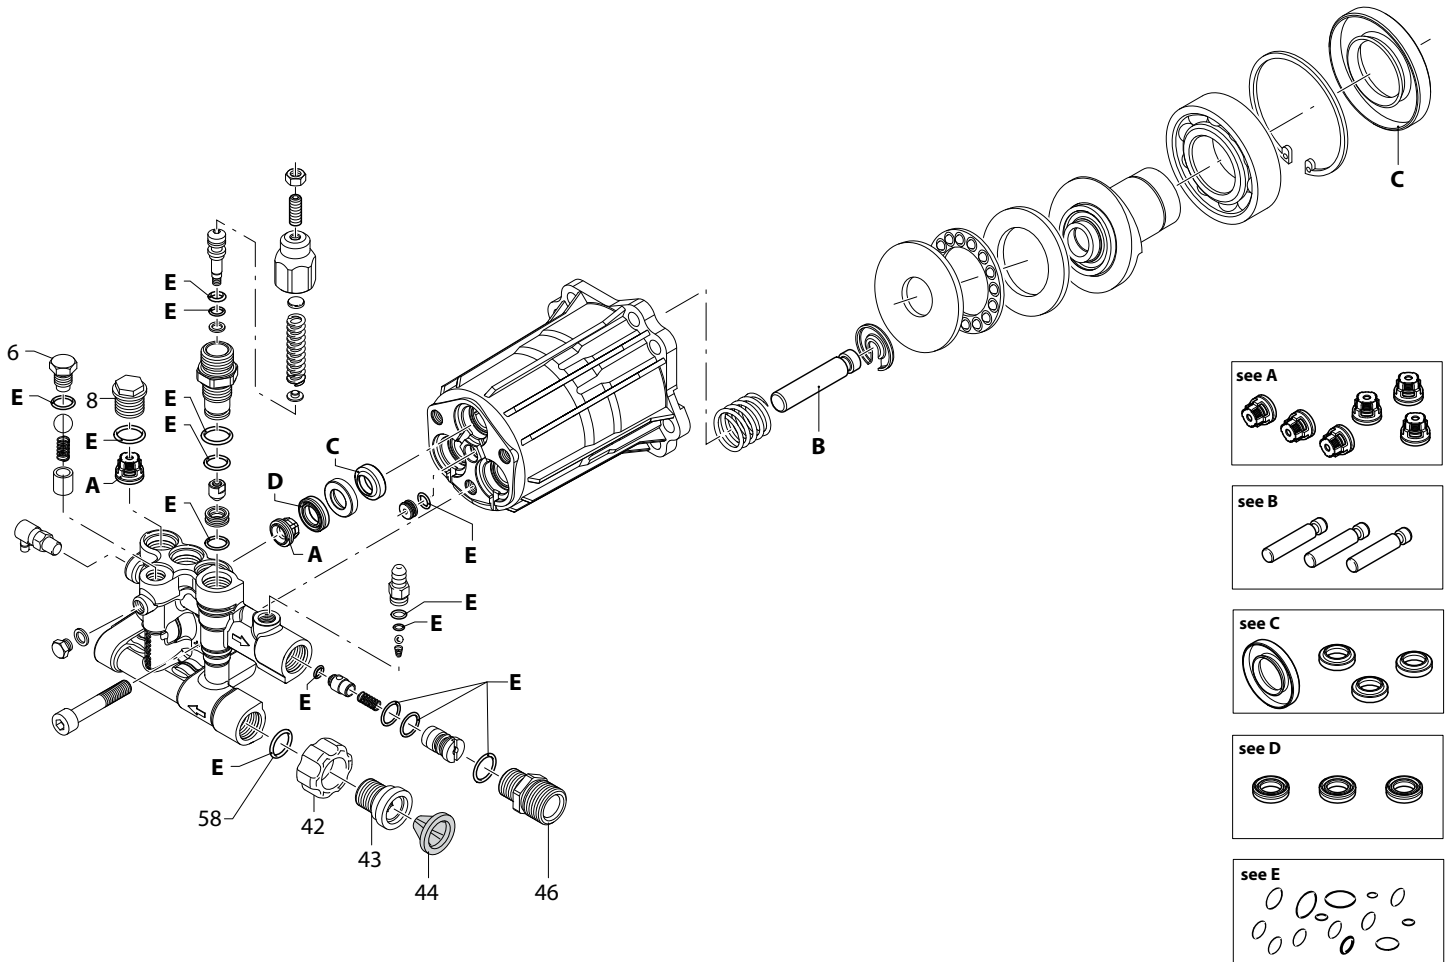

EXPLODED VIEW: EV MOD PLTFRM 2500PSI**DRAWING #:0L6525****GROUP EV**

ITEM	PART#	QTY.	DESCRIPTION
1	0K8430	1	ENGINE
2	0L4739	1	HANDLE C-GRIP
3	10000001678	1	HANDLE KIT PW RESI
4	0L4738	1	HOLSTER GUN BLACK
5	0J1449	2	FASTENER RIBBED SHANK CHRSTM T
6	0H9642A	1	GUN ASSEMBLY
7	0H9640	1	LANCE ASSY-20" LONG
8	0K0921	1	HOSE 25'X1/4" W/M22
9	0J3052	1	HOOK-HOSE
10	0K9974	2	PUSH NUT
11	0J3079	4	GROMMET-NOZZLE
12	0H9617R	1	KIT-NOZZLE
13	0L4740B	1	DECAL NOZZLE BILLBOARD 2500
14	0K1663	1	PUMP AXIAL
15	0J3315	4	SCREW SHC M8-1.25X25 C8.8 ZP
16	G092479	4	WASHER LOCK M8 RIBBED
17	G067989	8	NUT HEX FL WHIZ M8-1.25
18	0G5442	2	SNAP BUTTON
19	10000027441	1	CRADLE KIT
20	G021217	4	VIB MOUNT
21	0L2091	1	DECAL NO NOT USE BLEACH
22	0K4078A	1	CAP CHEM TANK W/HOSE CUTOUT
23	0J3374	1	DECAL QUICK START
24	0K6007	1	DECAL QUICK START
25	10000021533	2	PIN AXLE
26	0J6276	2	WHEEL
27	G022304	2	WASHER

POWER WASHER PUMP, AXIAL-2.2GPM 2400 PSI – REPLACEMENT PARTS

REF. #	Part #	QTY	Description
	0K1663	1	PUMP, AXIAL 2.2 GPM 2400 PSI
6	0H95650130	1	SCREW
8	0J93750100	3	PLUG
42	0H95650120	1	FITTING (3/4"NH)
43	0H95650121	1	FITTING
44	0H95650122	1	FILTER
46	0H95650123	1	FITTING
58	0H95650124	2	O-RING (14X2)

REF. #	Part #	Description
A	0H95650110	KIT - VALVES
B	0H95650111	KIT - PISTONS
C	0J93750102	KIT - OIL SEALS
D	0H95650113	KIT - WATER SEALS
E	0K16630110	KIT - O-RINGS