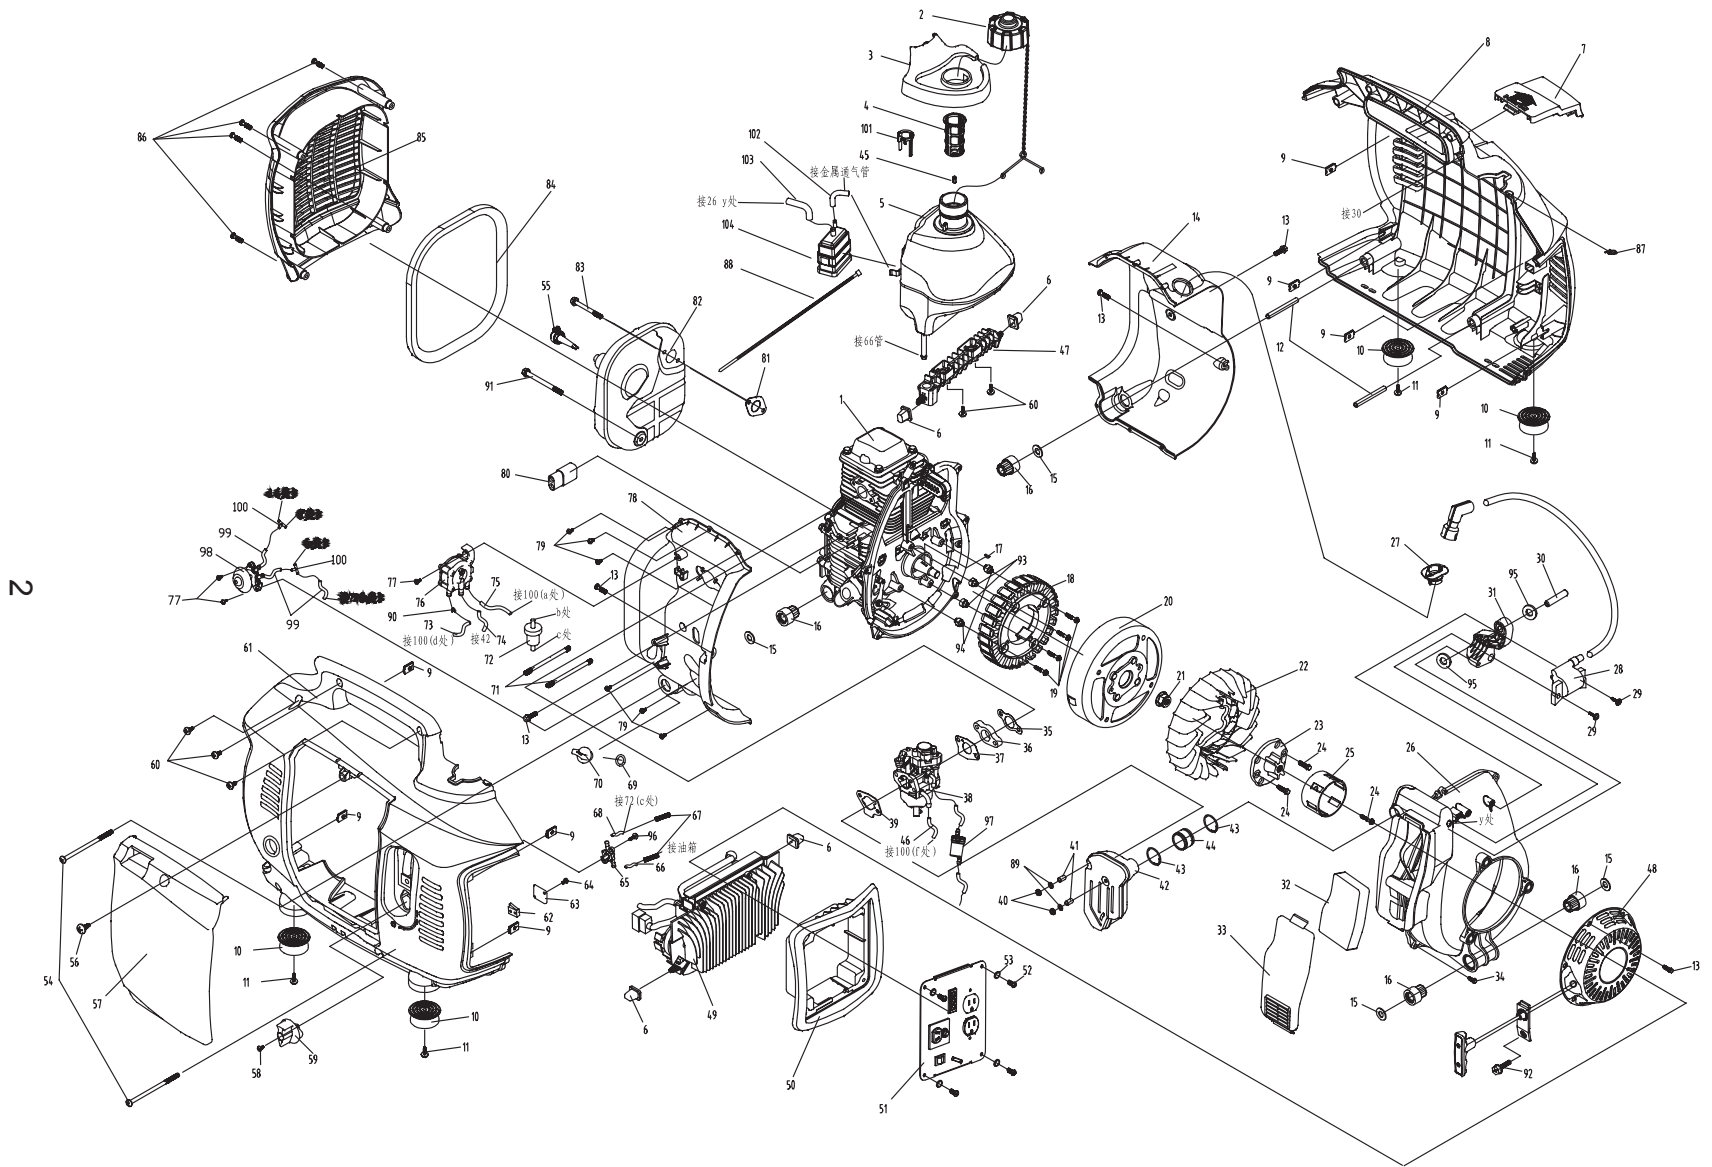

Item	Part #	Qty	Description
1	0K2094	1	ENGINE ASSEMBLY
2	0J95780135	1	FUEL CAP
3	0J95710110	1	RUBBER SPILL GUARD
4	0J95780133	1	FUEL FILTER(IN TANK)
5	0K97200115	1	FUEL TANK
6	0H43470114	4	RUBBER VIBRATION MOUNTS
7	0H43470115	1	LOWER SHELL COVER
8	0H43470116	1	LOWER SHELL
9	0H43470117	8	SCREW CLIP
10	0H43470118	4	VIBRATION MOUNT FEET
11	0H43470119	4	PHILIPS SCREW ST6.3X19
12	0H43470120	2	BOTTOM MOUNTING PIN
13	0H43470168	5	FLANGED HEXAGON BOLT, M6X14
14	0H43470122	1	SIDE WRAPPER
15	0H43470123	4	WASHER GASKET
16	0H43470124	4	DAMPING SLEEVE
17	0J95710114	1	WOODRUFF KEY, 3X6.5X16
18	0H43470126	1	STATOR ASSEMBLY
19	0H43470127	4	FLANGED HEXAGON BOLT, M6X16
20	0H43470128	1	FLYWHEEL/ROTOR ASSEMBLY
21	0H43470129	1	FLANGED HEXAGON NUT, M12X1.25-8
22	0H43470130	1	BLADED FAN
23	0H43470131	1	STARTING JAW SEAT
24	0J95780115	2	FLANGED HEXAGON BOLT, M6X16
25	0H43470133	1	STARTER CUP
26	0H43470134	1	BLOWER HOUSING
27	0J95780127	1	HIGH VOLTAGE RUBBER SLEEVE
28	0H43470136	1	IGNITION COIL
29	0H43470137	2	PHILLIPS SCREW, ST4.8X22
30	0H43470138	1	TOP MOUNTING PIN
31	0H43470139	1	POTHOOK
32	0H43470140	1	AIR CLEANER
33	0H43470141	1	AIR CLEANER COVER
34	0H43470142	6	FLANGED HEXAGON BOLT, M6X16
35	0H43470143	1	CARBURETOR GASKET, OUT B
36	0H43470144	1	CARBURETOR SPACER
37	0J95710115	1	CARBURETOR GASKET, OUT A
38	0H43470146	1	CARBURETOR ASSEMBLY
39	0H43470147	1	CARBURETOR GASKET IN
40	0H43470148	6	FLANGED HEXAGON NUT, M6
41	0H43470149	2	OIL SPLASH COVER SPACER
42	0H43470150	1	OIL SPLASH CASE SUBASSEMBLY
43	0H43470151	2	SPRING CLIPS
44	0H43470152	1	FILTER ADAPTER SLEEVE
45	0J95780132	1	THREADED CAP

Item	Part #	Qty	Description
46	0J95710117	1	FUEL HOSE, 185MM
47	0J95710116	1	FUEL TANK BRACKET
48	0H43470156	1	RECOIL STARTER ASSEMBLY
49	0H43470157	1	INVERTER SUBASSEMBLY
50	0H43470158	1	CONTROL PANEL BRACE
51	0H43470159	1	CONTROL PANEL WITH DECAL
52	0H63620149	4	CROSS RECESSED PAN HEAD SCREW M5X25
53	0H43470161	4	WASHER GASKET
54	0H43470162	2	CROSS RECESSED PAN HEAD SCREW M6X130
55	0H8811	1	SPARK ARRESTOR
56	0H63620151	1	SCREW, M6X14
57	0H43470165	1	LEFT SIDE SHELL COVER (UPPER)
58	0H43470214	1	CROSS RECESSED PAN HEAD SCREW, M4X12
59	0H43470167	1	KNOB, FUEL SWITCH
60	0H43470168	5	CROSS RECESSED PAN HEAD SCREW, M6X14
61	0J95710119	1	UPPER SHELL A
62	0H43470170	1	IGNITION SWITCH, ON/OFF
63	0H43470171	1	SWITCH COVER
64	0J95780119	2	PHILIPS SCREW, STR.2X9.5
65	0H43470173	1	FUEL SWITCH
66	0H43470174	1	OUTLET HOSE
67	0H43470175	2	HOSE SPRING SHIELD
68	0J95710120	1	FUEL HOSE, 205MM
69	0H43470177	1	DIPSTICK GASKET.
70	0J95710121	1	OIL FILL CAP
71	0J95710121	2	STUD
72	0H43470180	1	FUEL FILTER
73	0J95710122	1	FUEL HOSE OUTLET, 90MM
74	0H43470182	1	FUEL PUMP AIR HOSE
75	0J95710123	1	FUEL HOSE, 115MM
76	0H43470184	1	FUEL PUMP ASSEMBLY
77	0H43470185	3	PHILIPS SCREW ST4.8X19
78	0H43470186	1	UPPER ENGINE WRAPPER
79	0H56810153	6	PHILIPS SCREW, ST4.2X13
80	0H43470188	1	RESPERATOR REDUCING SLEEVE
81	0H43470189	1	MUFFLER GASKET
82	0J95710124	1	MUFFLER ASSEMBLY
83	0H43470191	2	FLANGED HEXAGON BOLT, M6X60
84	0H43470192	1	EXHAUST COVER SEAL
85	0K97200110	1	EXHAUST COVER
86	0H63620168	4	CROSS RECESSED HEAD SCREW, M5X20
87	0H43470195	1	RETAINING CLIP
88	0K97200111	2	CABLE TIES