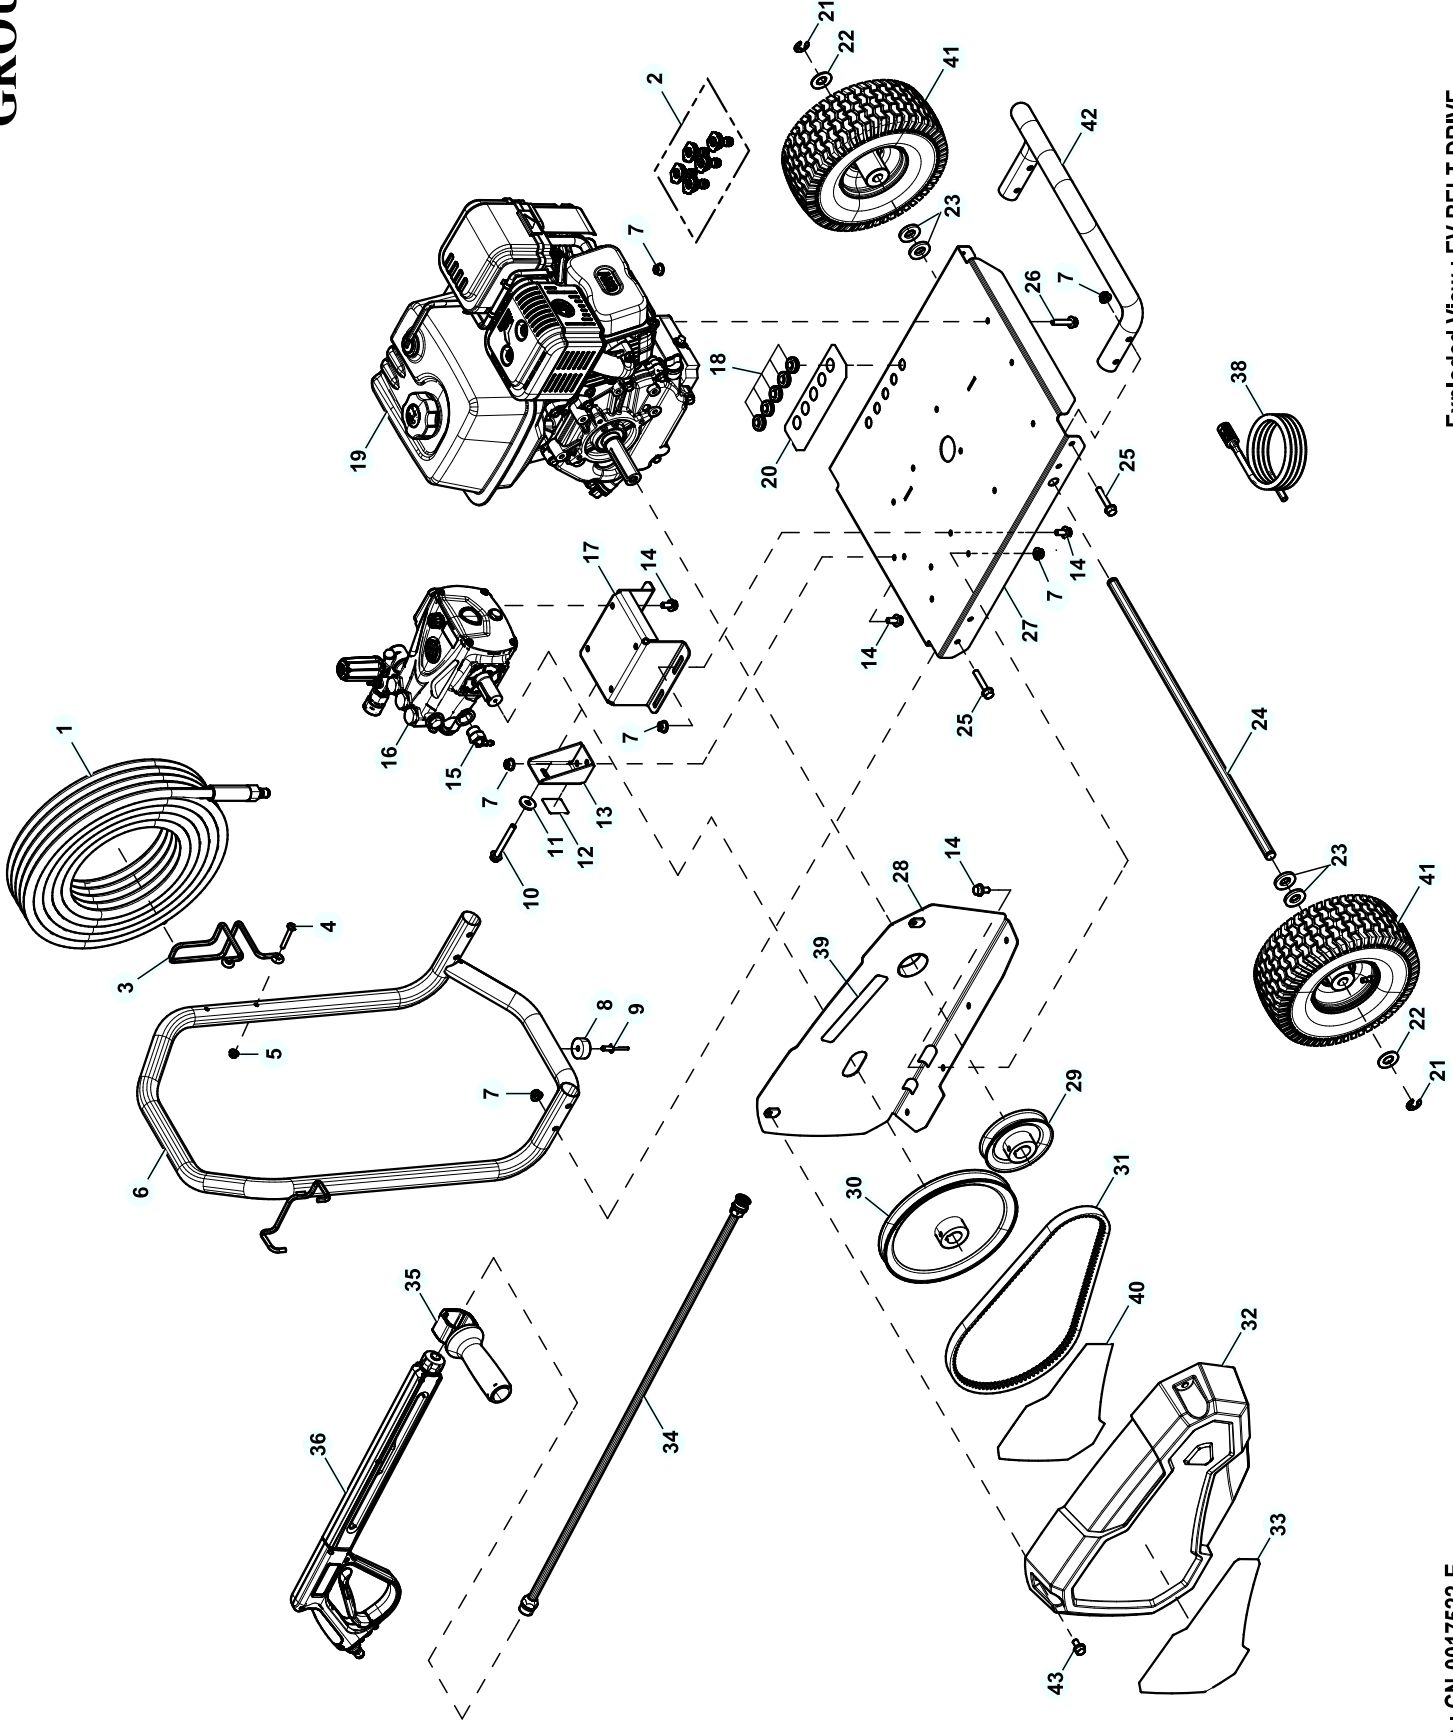

GROUP EV

Exploded View : EV BELT DRIVE
Drawing No. : 0L1485

Page 1 of 2

Revision : CN-0017522-E
Date : 6/25/18

EXPLODED VIEW: EV BELT DRIVE

DRAWING #: 0L1485

GROUP EV

ITEM	PART#	QTY.	DESCRIPTION
1	0K5326C	1	HOSE 5/16" X 50' W/QC DISK GRY
2	0H9617L	1	KIT-NOZZLE 030/035
3	0J0211	1	HOOK GP HOSE
4	0J3331	2	SCREW BFHSC M6-1.0 X 45 BLK ZP
5	0E8388	2	NUT HEX FL WHIZ M6-1.0
6	0K9797	1	WLDMNT, BD TUBE HANDLE
7	G067989	22	NUT HEX FL WHIZ M8-1.25
8	0J2229	1	VIBRATION MOUNT 1-1/4" OD
9	0L2085	1	RIVET POP .25 X 0.625 STL BLK
10	0J2487	1	SCREW HHFC M8-1.25 X 65 FT ZP
11	G050190	1	WASHER FLAT .344ID X 1.0OD
12	0L1231	1	DECAL BLT TENSION BRKT
13	0K7575	1	BRKT, BELT ADJUSTMNT
14	0E9470	14	SCREW HHFC M8-1.25 X 16 G8.8
15	0L0251	1	THERMAL RELIEF, G 1/2" M
16	0K7520	1	PUMP TRIPLEX 3GPM 3500 PSI
17	0K9418	1	BRKT, BELT DRIVE PUMP
18	0J3079	5	GROMMET-NOZZLE
19	0K4510	1	ENGINE 302CC EPA3
20	0L0654	1	DECAL, BD NZZLE
21	0J2686	2	RING, SNAP - 5/8" TYPE E
22	G022247	2	WASHER FLAT 5/8 ZINC
23	0J2957	4	WASHER NYLON .656 ID
24	0H9603G	1	AXLE, 5/8" DIA
25	G073144	8	SCREW HHFC M8-1.25 X 45 G8.8
26	G089230	4	SCREW HHFC M8-1.25 X 35 G8.8
27	0K93283	1	ASSEMBLY, BASE PLATE
28	0K9826	1	WLDMNT, BELT GUARD BACK
29	0K7539	1	ENGINE PULLEY B4.25 PITCH
30	0K7540	1	PUMP PULLEY B8.82 PITCH
31	0K9149	1	V-BELT, BX37
32	0K7523	1	BELT GUARD, FRONT
33	0L0259	1	DECAL, BELT GUARD
34	0H9625A	1	LANCE ASSY-33" LONG SS
35	0J1052	1	GUN SUPPORT HANDLE
36	0K6183	1	GUN 4200PSI PROF W/QC
37	---	--	-----
38	0L0474	1	DETERGENT HOSE, 4' W/FILTER
39	0L0653	1	DECAL, BD WARNING BELT GUARD
40	0L0677	1	DECAL BD QUICK TENSION
41	0L0150	2	WHEEL, 10"OD PNUEM 5/8"OD AXLE
42	0K7527	1	TUBE, BUMPER
43	G059012	2	SCREW HHFC M8-1.25 X 20 G8.8