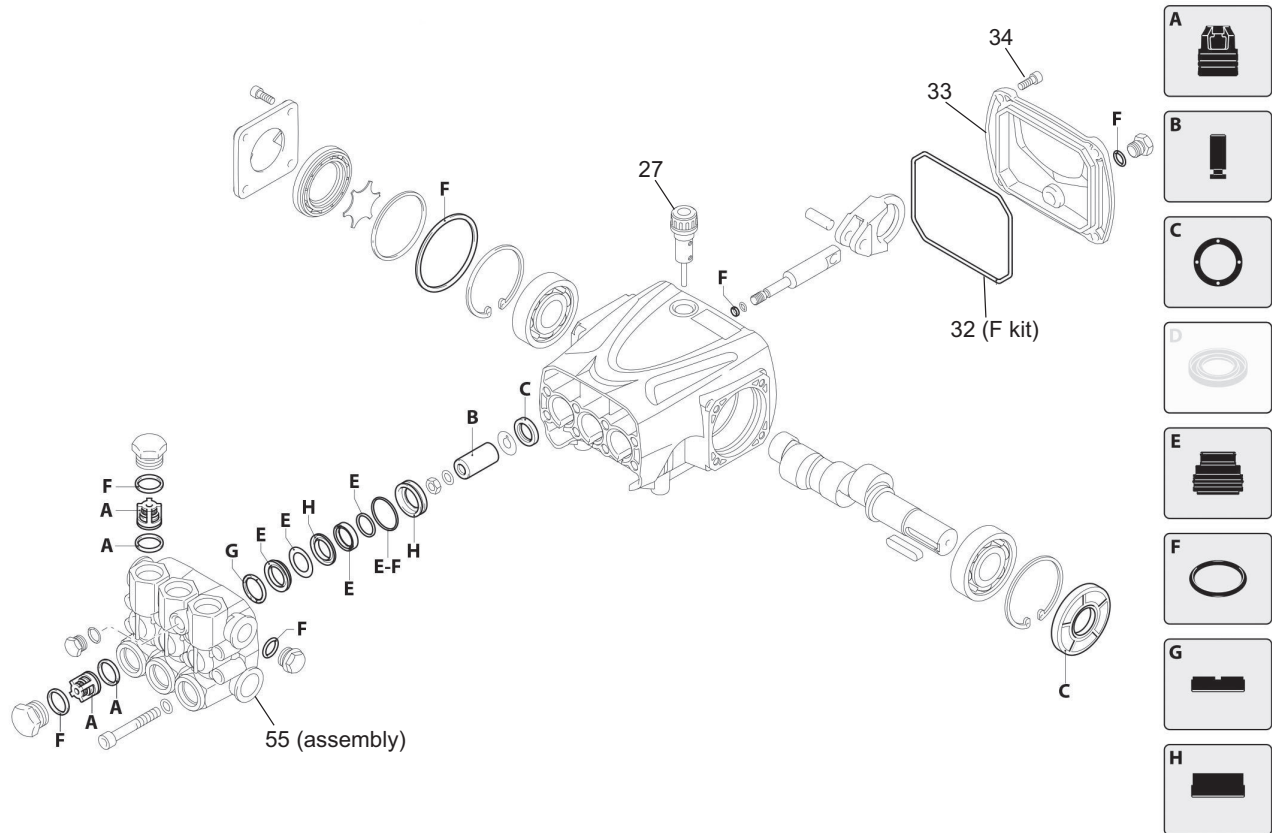

## Pump

ITEM	PART NO.	QTY.	DESCRIPTION
27	0H95660120	1	PLUG
32	0K75200100	1	O-RING
33	0K75200112	1	COVER
34	0K75200111	4	COVER SCREW
55	0K75200113	1	HEAD ASSEMBLY
<b>KIT NUMBERS</b>			
KIT A	0K75200114	1	VALVES
KIT B	0K75200115	1	PISTONS
KIT C	0K75200116	1	OIL SEALS
KIT E	0K75200117	1	WATER SEALS
KIT F	0K75200118	1	O-RINGS
KIT G	0K75200119	1	SUPPORT RINGS
KIT H	0K75200120	1	PISTON GUIDES

## Unloader Assembly

ITEM	PART NO.	QTY.	DESCRIPTION
51	0K75200121	1	UNLOADER FITTING
52	0K75200122	1	UNLOADER FITTING
53	0K75200123	1	UNLOADER VALVE ASSEMBLY
<b>KIT NUMBERS</b>			
KIT F	0K75200124	1	O-RINGS