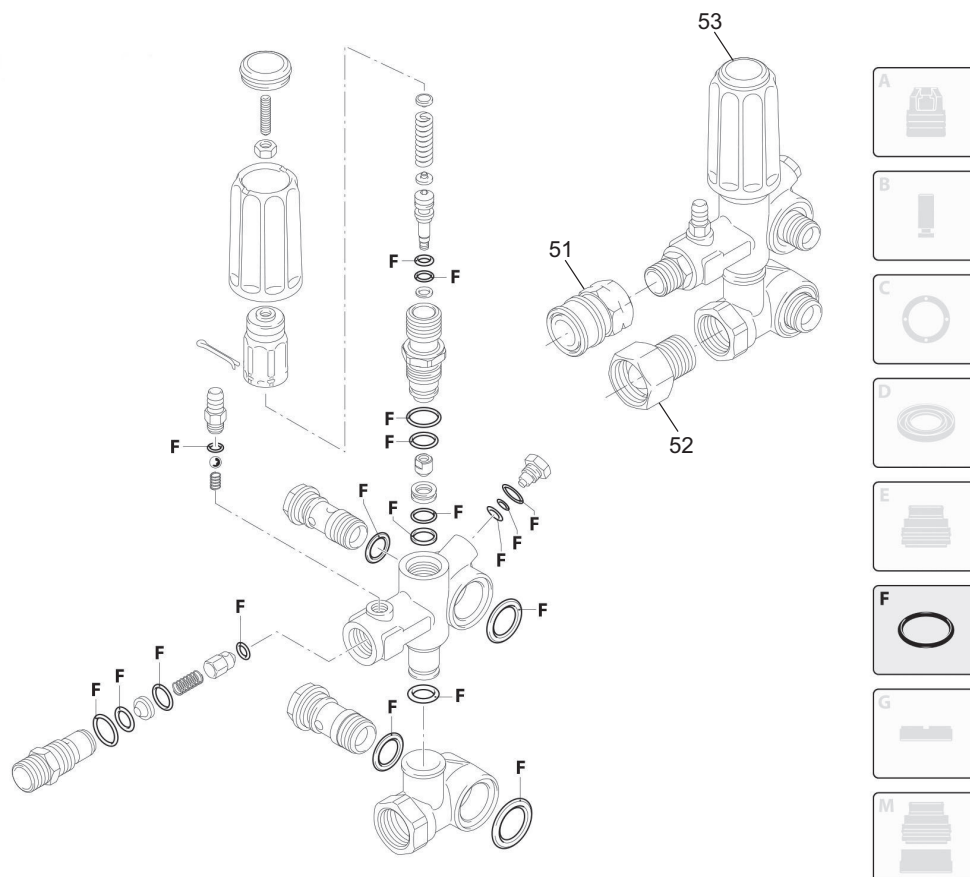

Unloader Assembly

ITEM	PART NO.	QTY.	DESCRIPTION
51	0K75200121	1	UNLOADER FITTING
52	0K75200122	1	UNLOADER FITTING
53	0K75200123	1	UNLOADER VALVE ASSEMBLY
KIT NUMBERS			
KIT F	0K75200124	1	O-RINGS