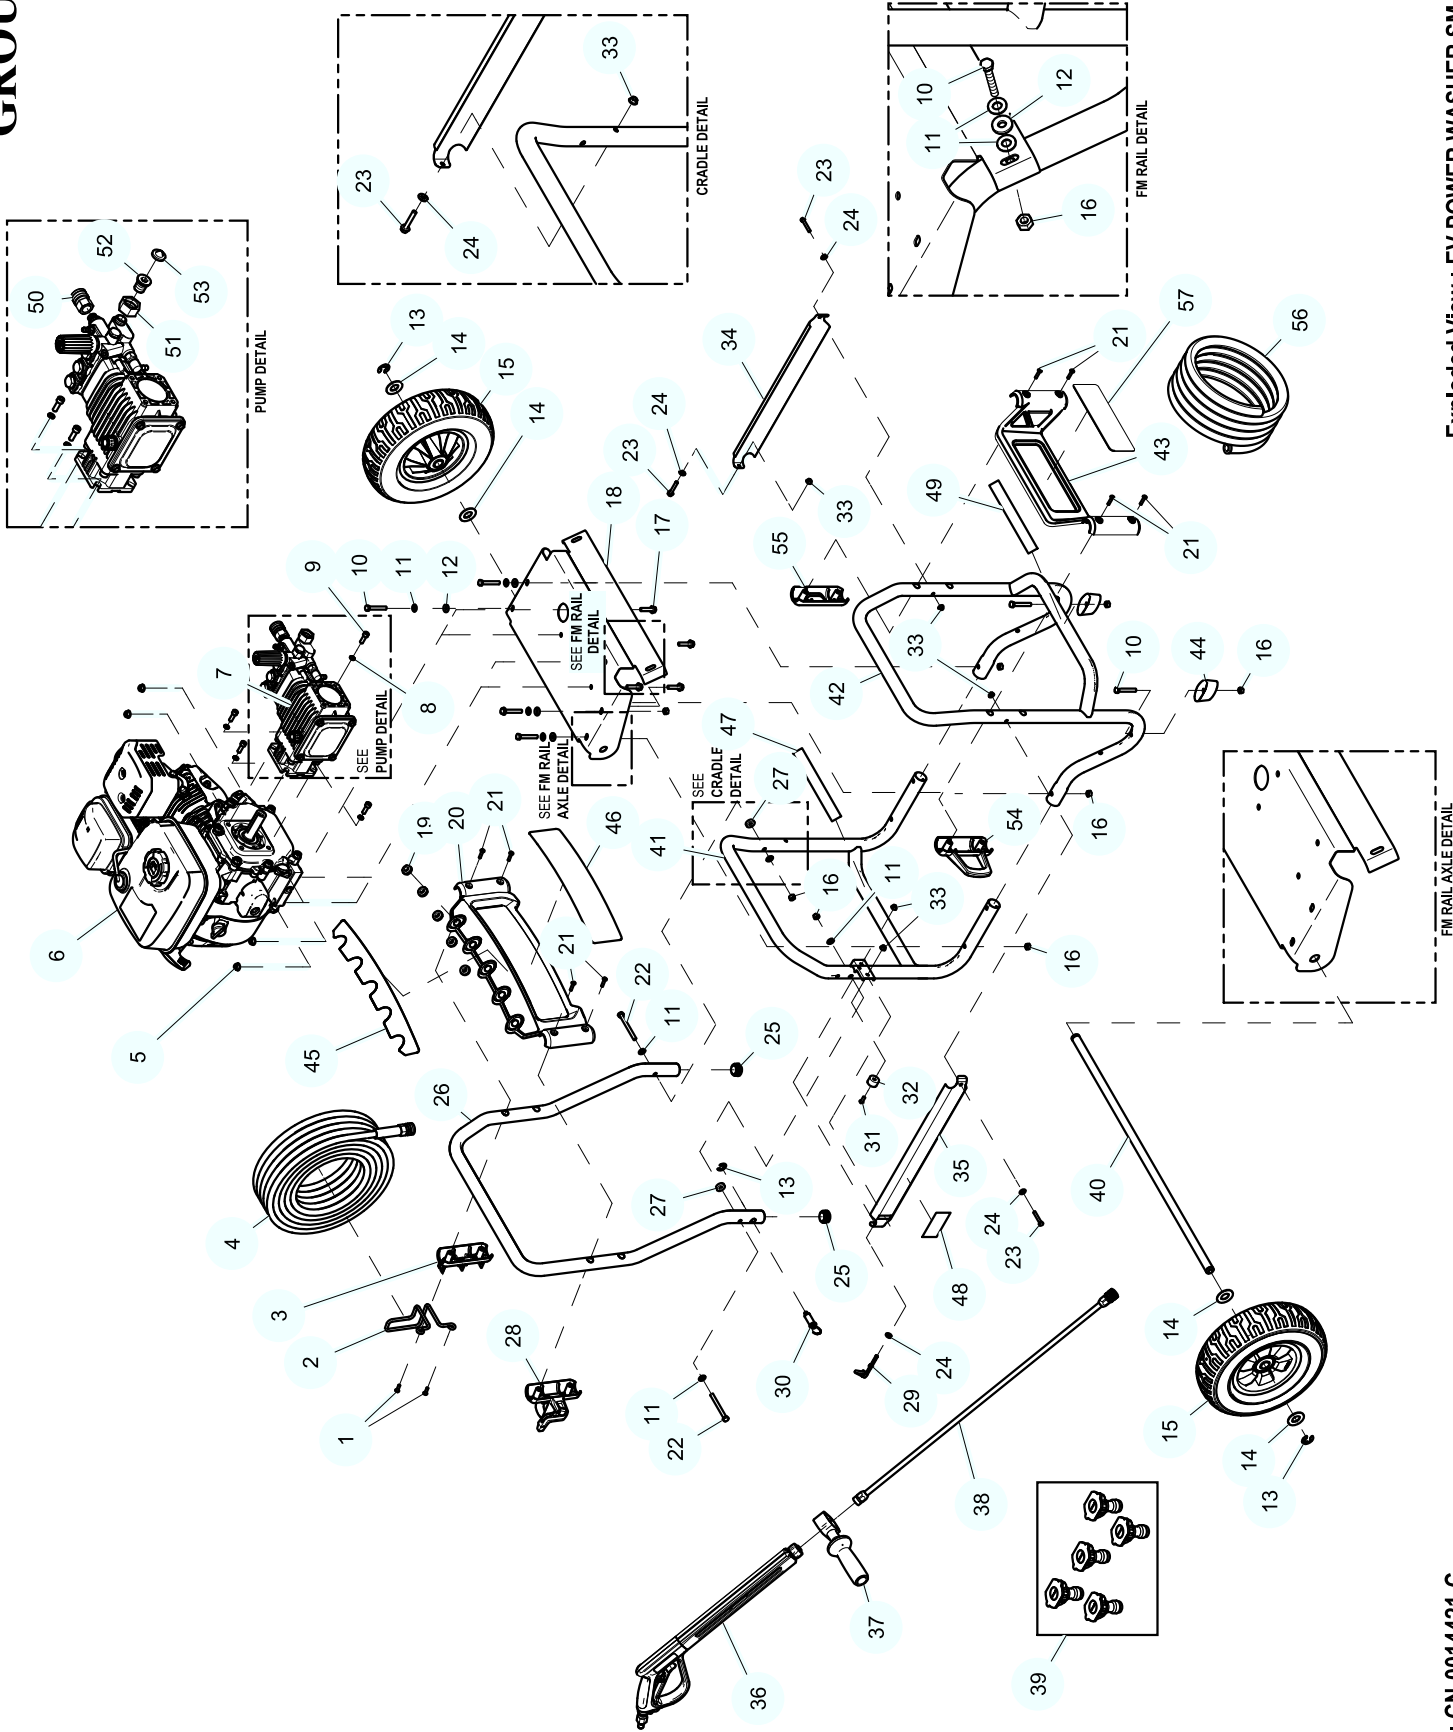

## EXPLODED VIEW: EV POWER WASHER SM 3100

DRAWING #: 0K5189