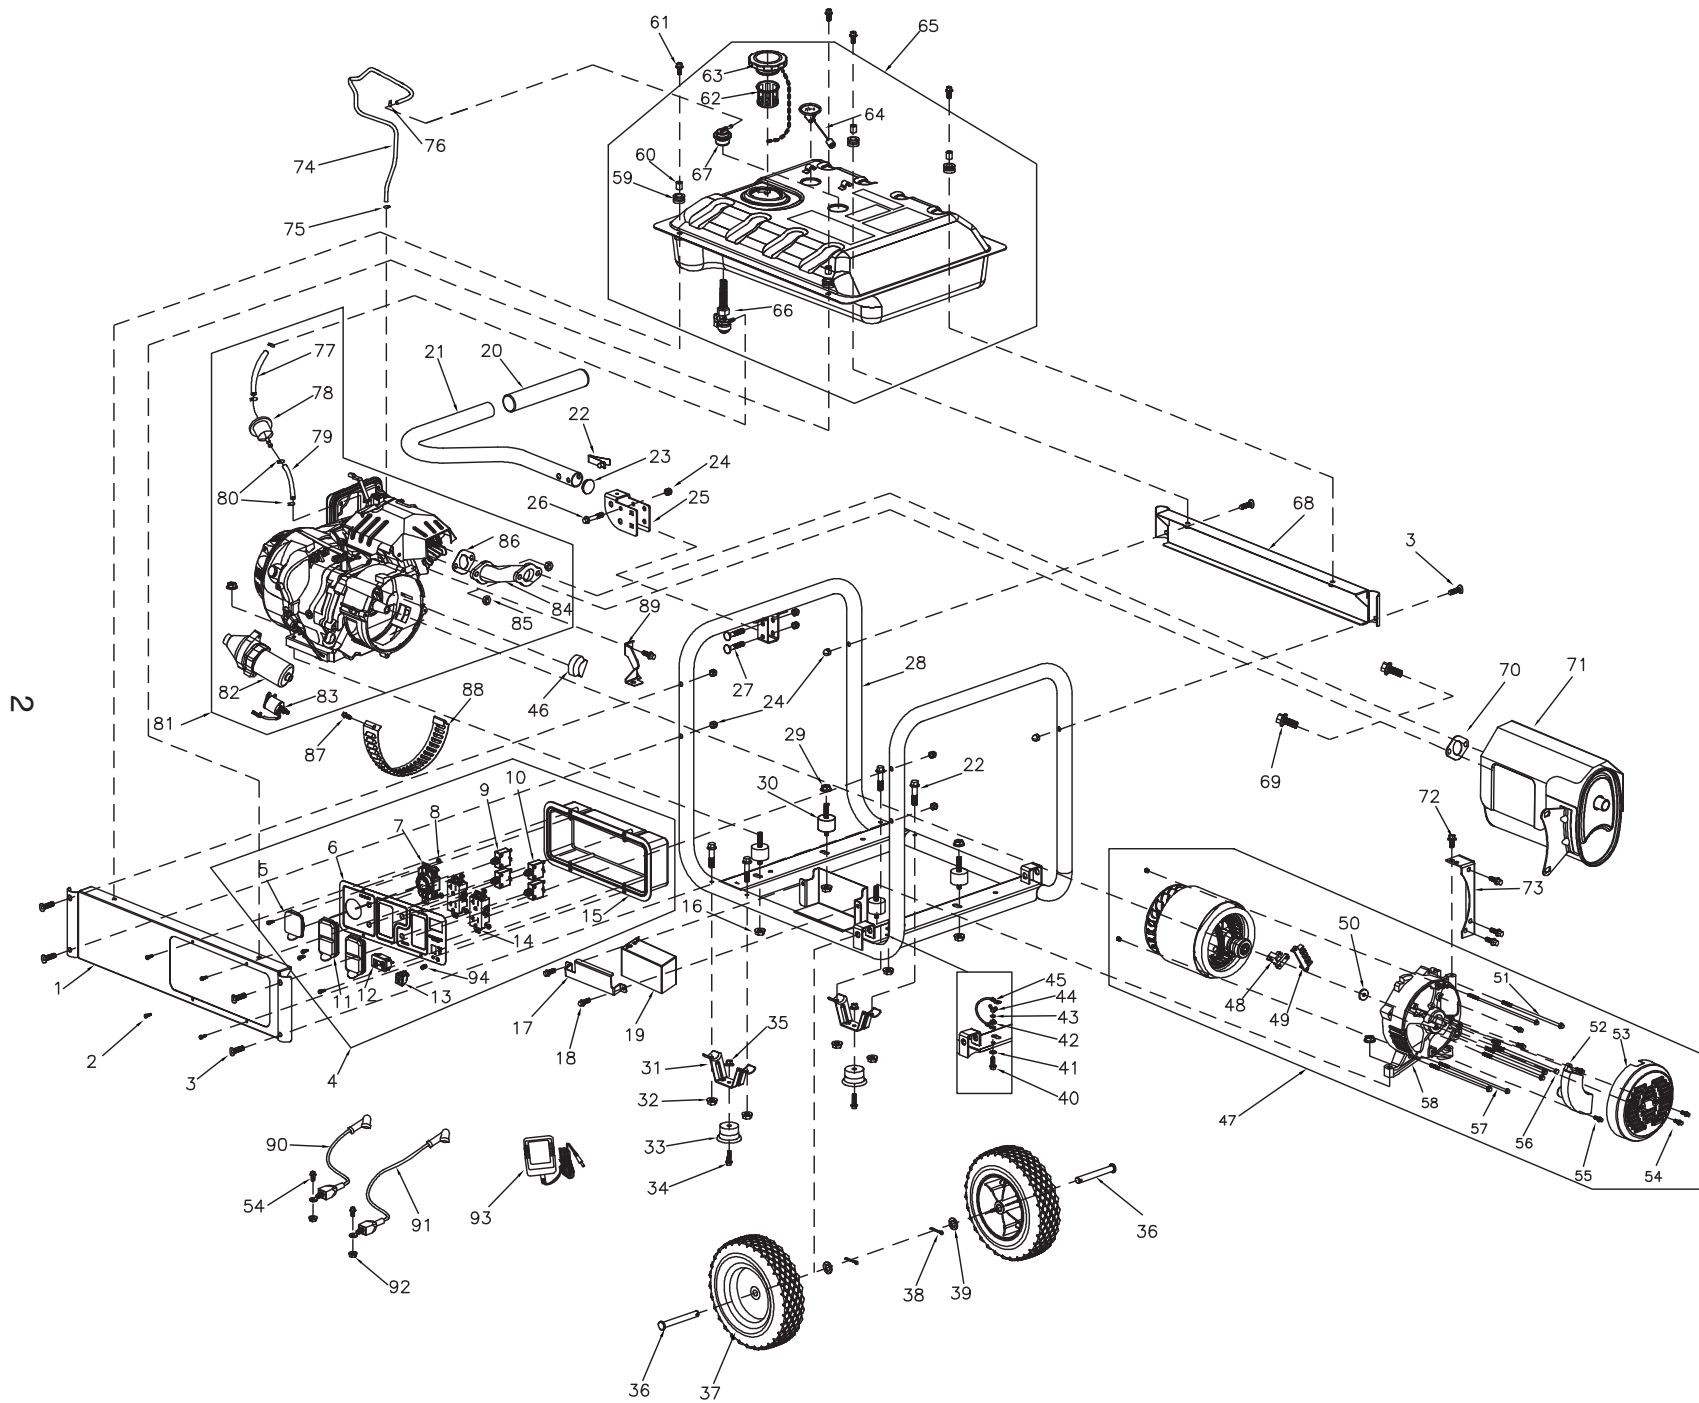

# Parts Manual

**GP6500E 389CC** (Models 0059413 & 0065150)

**NOTICE!**

The information in this manual is known to be accurate as of the date of release shown on the cover. However, engineering changes can occur without notice. To obtain the proper parts, please be sure to use the serial number of the unit being serviced when ordering from this manual. Always refer to any parts notes and changes before ordering. All other parts not shown in this manual can be found on Generac's exploded view drawings online on GENservice at [www.generac.com](http://www.generac.com).

# GP6500E

Item	Part #	Qty	Description
1	0H97480ST03	1	PANEL RAIL C/PNL SIDE
2	0H91980159	8	SCREW, PAN, M5 X 16
3	0H1780	6	BOLT, CURVED HEAD, M8X40
4	0H9775E	1	PANEL ASSY., CONTROL
5	0G9391	1	COVER, OUTLET
6	0J4536A	1	FACE PLATE GP PORTABLE ES
7	0G8758	1	SOCKET
8	0J86620108	6	NUT, M4
9	0H0265E	2	BREAKER, CIRCUIT, 30A
10	0H0265C	2	BREAKER, CIRCUIT, 20A
11	0G9392	2	COVER, OUTLET
12	0G8321	1	METER, HOUR
13	0J0251	1	SWITCH, ENGINE
14	0D4968	2	SOCKET
15	0G9756A	1	COVER, PANEL BACK
16	067989	4	NUT, M8
17	0J06940ST15	1	BRACKET, BATTERY
18	0G84420194	3	BOLT, M6X12
19	0G9449	1	BATTERY
20	0G8442C113	1	GRIP, HANDLE
21	0H97560ST15	1	HANDLE
22	0J5347	1	BUTTON, SNAP
23	0H9760	1	CAP, END
24	0H1782	9	NUT, LOCKING CAP, M8
25	0H97670ST15	1	BRACKET, HANDLE
26	0B1214	5	BOLT, M8X45
27	0H1781	2	BOLT, CARRIAGE HEAD M8X46
28	0J02460ST15	1	FRAME
29	0G84420107	4	NUT, M10
30	0H1783	4	MOUNT, RUBBER VIB
31	0K0097	2	FRAME, BENT FOOT
32	0K0098	4	NUT, M8
33	0K0099	2	FOOT, RUBBER
34	0K0100	2	BOLT, M6X28
35	0K0105	2	NUT, M6
36	0H0204	2	PIN, AXLE
37	0K6011	2	WHEEL
38	0D4999	2	PIN, COTTER
39	022304	2	WASHER, FLAT 13X2
40	0J35220156	1	BOLT, M6X20
41	0K0093	1	WASHER, SPECIAL LOCK
42	0G84420272	1	NUT, M6
43	0J47870118	1	WASHER, FLAT 6X0.8