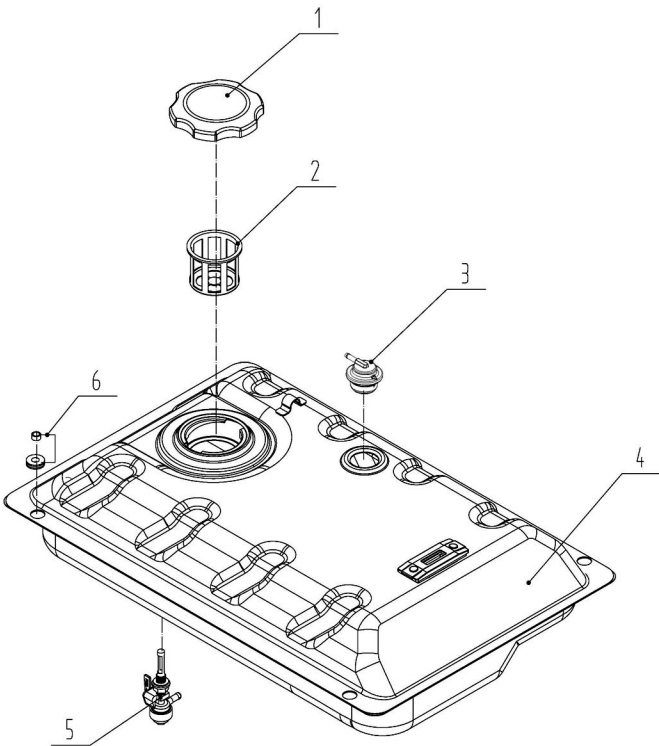

Fuel Tank

Item	Part #	Qty	Description
1	0H0958	1	FUEL TANK CAP
2	0H1326	1	FUEL TANK FILTER
3	0J7921	1	ROV
4	0K14900ST03	1	WELDMENT, FUEL TANK
5	0H3384	1	FUEL SWITCH
6	0J6679	4	FUEL TANK SHOCK ABSORPTION

©2013 Generac Power Systems, Inc. All rights reserved.
Specifications are subject to change without notice
No reproduction allowed in any form without prior written consent from Generac Power Systems, Inc.