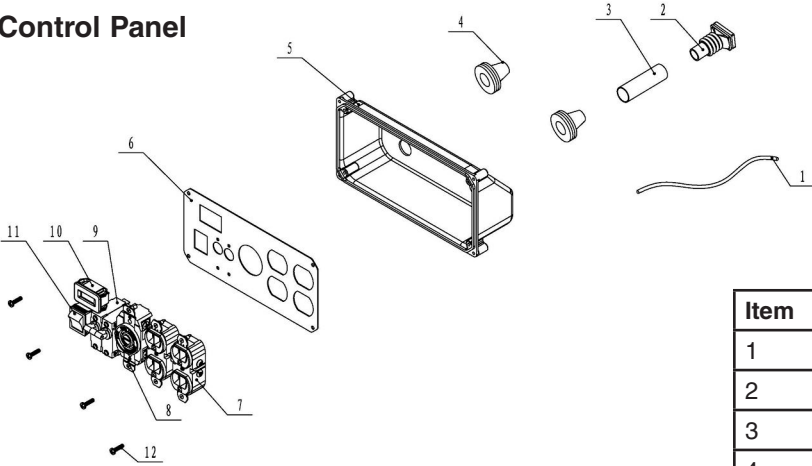

Unit

GP3300

Item	Part #	Qty	Description
1	0J5628H	1	ENGINE, W/MUFFLER
2	0K3343	1	ALTERNATOR ASSY
3	0H3415	4	MOUNT, VIBRATION
4	0H33750173	2	CLAMP, 07
5	0K33910110	1	HOSE, FUEL
6	0K33910111	1	CLAMP, 011
7	0K14890SRV	1	TANK ASSY., FUEL
8	0J08180222	1	CLAMP, 08
9	0J6626	0.16	HOSE, FUEL, 04.5MM
10	0K28750ST15	1	BRACKET, REAR TANK
11	0K28710ST15	1	FRAME ASSY.
12	0H3408AST15	1	BRACKET, HANDLE(FIXED)
13	0H3396A	1	GASKET, HANDLE
14	0H3394AST15	1	HANDLE
15	0J6631A	1	COVER, HANDLE
16	0K33910112	1	WIRE, GROUND
17	0J9354AST03	2	BRACKET, FOOT
18	0J8836	2	FOOT, ISOLATION
19	0K28720ST15	1	BRACKET, TANK FRONT
20	0K33910113	1	PANEL, CONTROL
21	0K2873	2	AXLE
22	0H3392	2	WHEEL

Item	Part #	Qty	Description
23	0J08180243	9	NUT, FLNG, M8
24	0K33910114	4	BOLT, FLNG, M8X25
25	0K33910115	6	BOLT, TANK BRACKET
26	0K33910116	6	NUT, ACORN M8
27	0K33910117	1	BOLT, FLNG, M8X55
28	0H33750248	2	BOLT, FLNG, M8X40
29	0K33910118	4	BOLT, FLNG, M8X45
30	0K33910119	4	NUT, FLNG, M8(BLACK)
31	0K33910120	2	BOLT, FLNG, M6X28
32	0K33910121	2	NUT, FLNG, M6(BLACK)
33	0J08180249	1	WASHER, STAR LOCK,06
34	0H33750171	1	NUT, FLNG, M6(BLACK)
35	0J08180248	2	WASHER, FLAT, 06
36	0J08180235	1	WASHER, SPRING, 06
37	0K33910122	1	NUT, BUTTERFLY, M6
38	0K33910123	1	BOLT, FLNG, M6X20
39	0J08180250	4	SCREW, FILLISTER HEAD
40	0K33910124	2	WASHER, FLAT, 016
41	0K33910125	2	PIN, COTTER, 40X30
42	0K33910126	4	BOLT, FLNG, M8X25. W/FLAT WASHER

Control Panel

Item	Part #	Qty	Description
1	0K33910127	1	WIRING
2	0K33910128	1	BUSHING/GROMMET, WIRE
3	0K33910129	1	SLEEVING, PVC
4	0K33910130	2	PLUG, TAPER
5	0K2900	1	PANEL, REAR COVER
6	0K33910131	1	FACE PLATE, CONTROL PANEL
7	0K33910132	2	OUTLET, DUPLEX 120V/60HZ
8	0K33910133	1	OUTLET, 240V/60HZ
9	0K33910134	1	BREAKER, CIRCUIT
10	0K33910135	1	METER, HOUR
11	0H33750287	1	SWITCH
12	0K33910136	4	SCREW, ST4.2X15