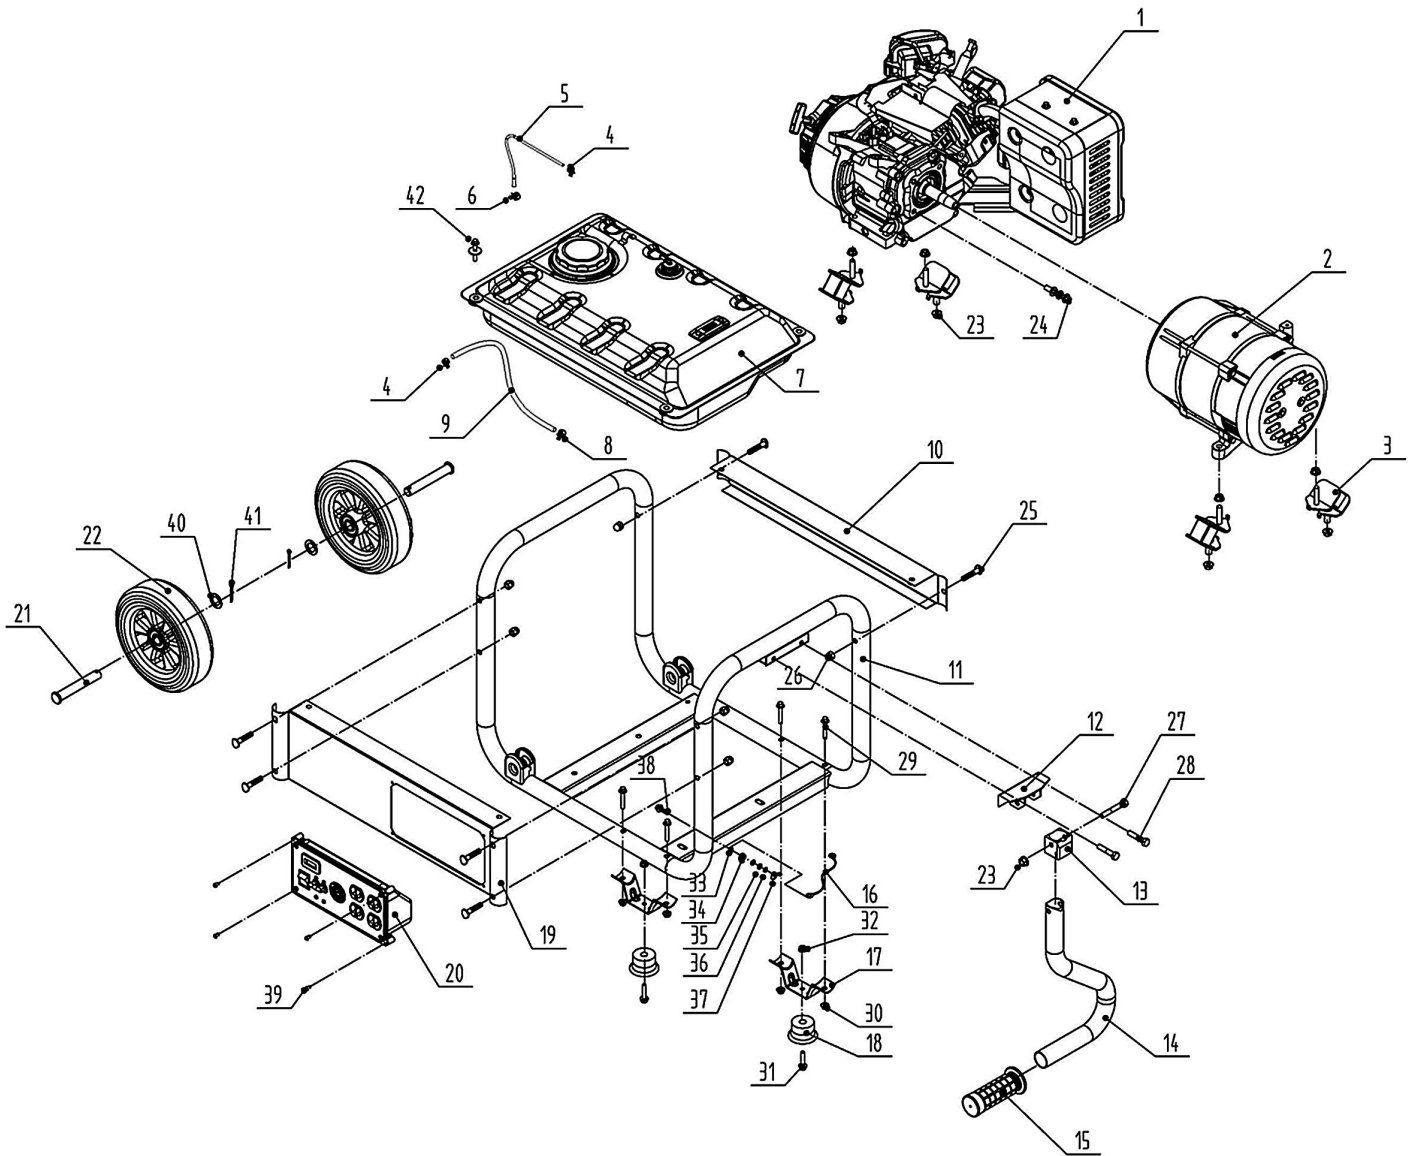

Parts Manual

GP3300 208cc (Model 0064310)

NOTICE!

The information in this manual is known to be accurate as of the date of release shown on the cover. However, engineering changes can occur without notice. To obtain the proper parts, please be sure to use the serial number of the unit being serviced when ordering from this manual. Always refer to any parts notes and changes before ordering. All other parts not shown in this manual can be found on Generac's exploded view drawings online on GENservice at www.generac.com.

Unit

GP3300

Item	Part #	Qty	Description
1	0J5628H	1	ENGINE, W/MUFFLER
2	0K3343	1	ALTERNATOR ASSY
3	0H3415	4	MOUNT, VIBRATION
4	0H33750173	2	CLAMP, 07
5	0K33910110	1	HOSE, FUEL
6	0K33910111	1	CLAMP, 011
7	0K14890SRV	1	TANK ASSY., FUEL
8	0J08180222	1	CLAMP, 08
9	0J6626	0.16	HOSE, FUEL, 04.5MM
10	0K28750ST15	1	BRACKET, REAR TANK
11	0K28710ST15	1	FRAME ASSY.
12	0H3408AST15	1	BRACKET, HANDLE(FIXED)
13	0H3396A	1	GASKET, HANDLE
14	0H3394AST15	1	HANDLE
15	0J6631A	1	COVER, HANDLE
16	0K33910112	1	WIRE, GROUND
17	0J9354AST03	2	BRACKET, FOOT
18	0J8836	2	FOOT, ISOLATION
19	0K28720ST15	1	BRACKET, TANK FRONT
20	0K33910113	1	PANEL, CONTROL
21	0K2873	2	AXLE
22	0H3392	2	WHEEL

Control Panel

Item	Part #	Qty	Description
1	0K33910127	1	WIRING
2	0K33910128	1	BUSHING/GROMMET, WIRE
3	0K33910129	1	SLEEVING, PVC
4	0K33910130	2	PLUG, TAPER
5	0K2900	1	PANEL, REAR COVER
6	0K33910131	1	FACE PLATE, CONTROL PANEL
7	0K33910132	2	OUTLET, DUPLEX 120V/60HZ
8	0K33910133	1	OUTLET, 240V/60HZ
9	0K33910134	1	BREAKER, CIRCUIT
10	0K33910135	1	METER, HOUR
11	0H33750287	1	SWITCH
12	0K33910136	4	SCREW, ST4.2X15