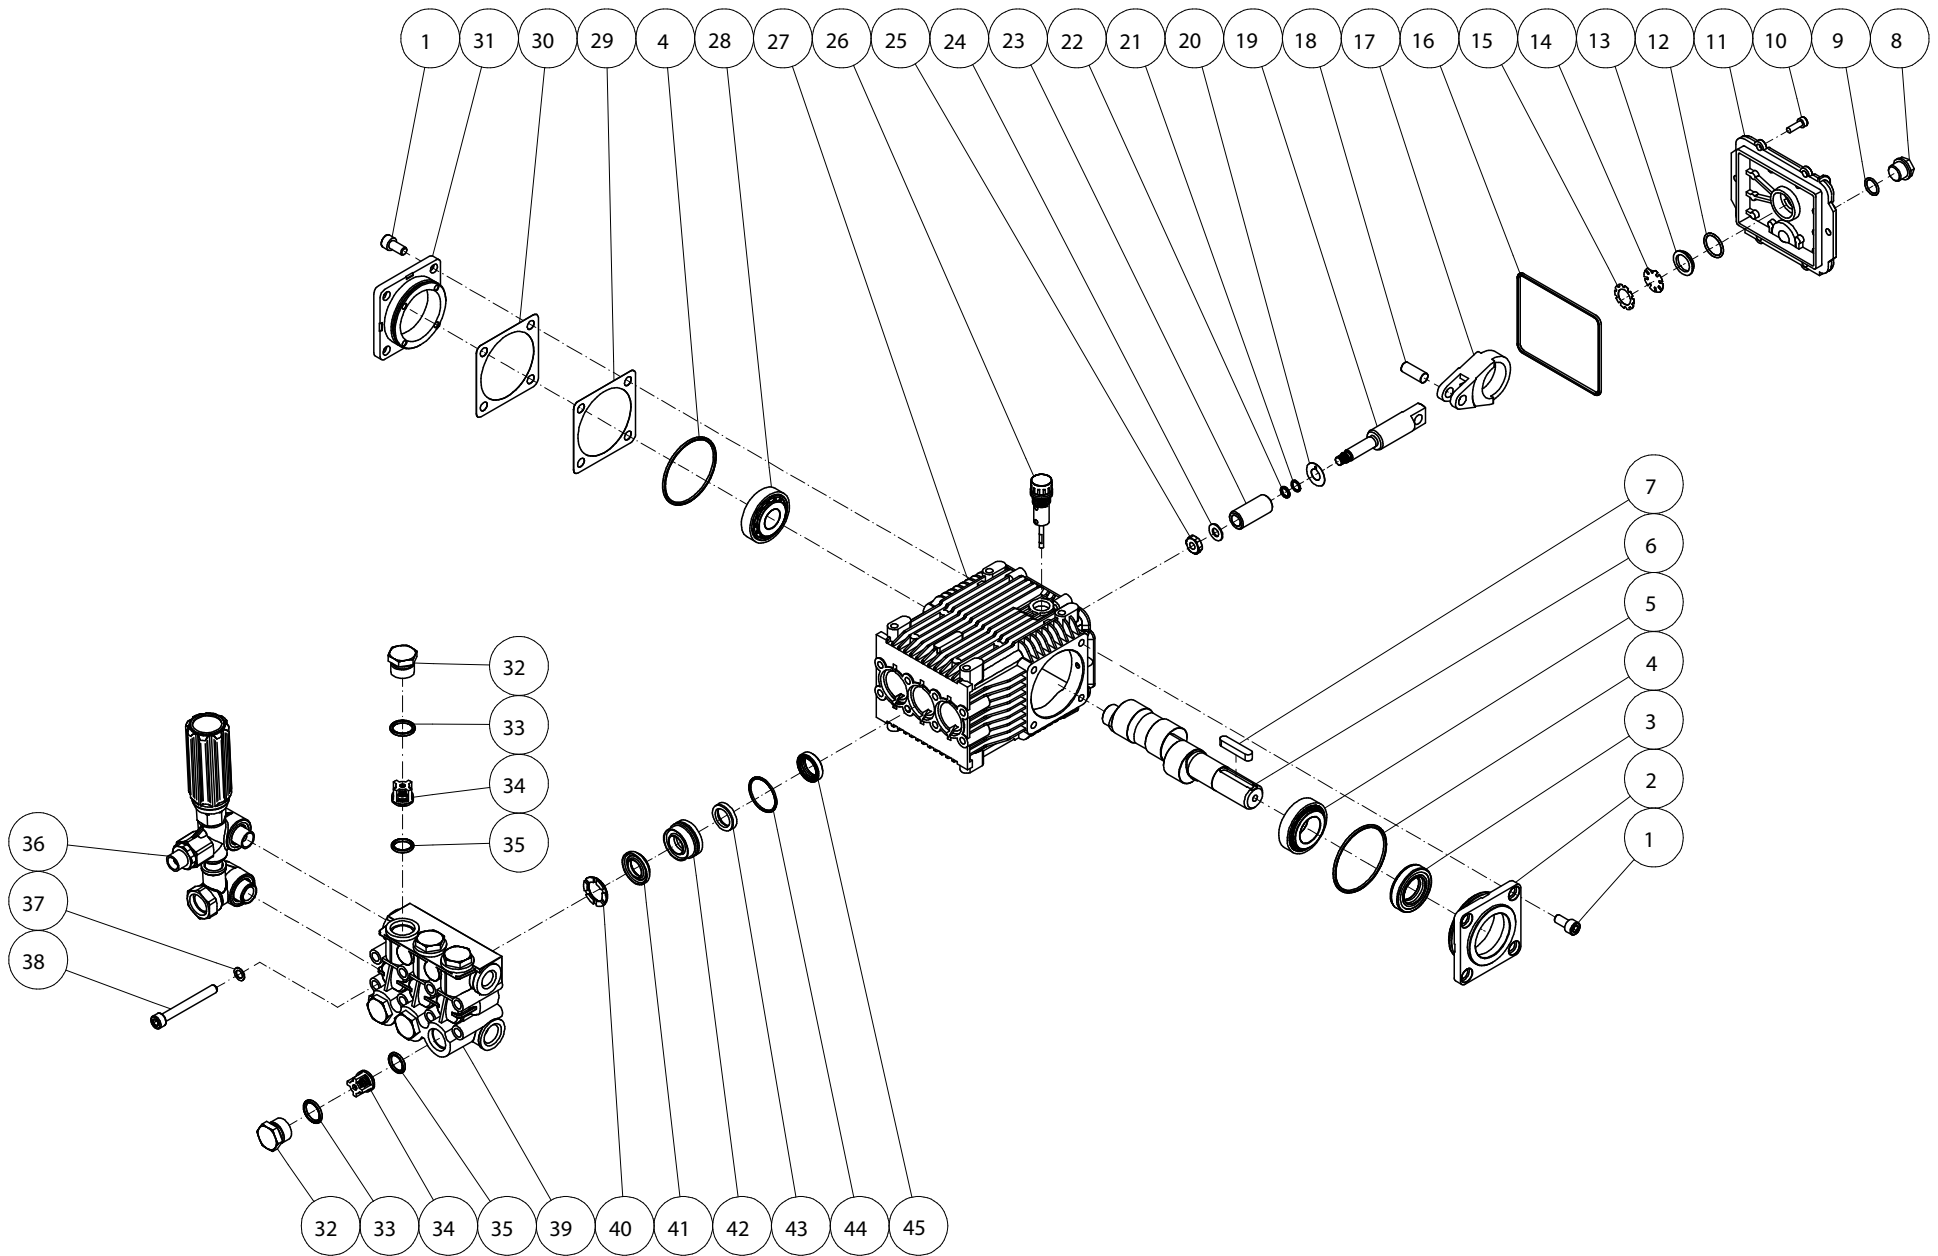

GROUP EV

ITEM	PART	QTY.	DESCRIPTION
1	OJ8497	1	HANDLE, REAR 15" CW BLK 1-1/4"
2	OJ8528	22	WASHER-ZI SAE TYPE A 5/16
3	OJ8533	17	HEX NYLON LOCKNUT-ZINC 5/16-18
4	OJ8519	11	SCREW, HHCS-ZI GR5 5/16-18 X 1
5	OJ8506	2	WHEEL, PNEU 13X5 5/8 BORE
6	OJ8531	2	HEX JAM NUT-ZI 5/8-11 X 3/8
7	OJ8520	6	HHCS-ZI GR5 5/16-18X1-1/4
8	OJ8493	1	BASEPLATE, JCW LARGE BLACK
9	OJ8498	1	HANDLE, FRONT PAINTED
10	OJ8505	1	BRACKET, UNDER CW BLACK
11	OJ8507	2	ISOLATOR 2" OD X 1.75
12	-	2	O-Ring
13	OJ8548	1	HOSE 3/8"X50' 4000PSI R1 GRAY
14	OJ8508	2	QC 3/8F X 3/8 SOCKET BRASS
15	-	1	Hose
16	-	1	Quick Connect
17	OJ8526	4	SHCS-GR12.9 M8-1.25PX16MM BLK
18	OJ8530	4	LOCKWASHER-ZI SPRING TYPE A M8
19	OJ8534	6	HEX NYLON LOCKNUT-ZINC 3/8-16
20	OJ8529	11	WASHER-ZI STANDARD 3/8
21	OJ8525	1	HHCS-ZI GR5 3/8-16 X 3
22	OJ8504	1	BRACKET, ANGLE TIGHTENER BLACK
23	OJ8522	2	HHSC-ZI GR5 3/8-16 X 1-1/4
24	OJ8516	1	SWIV 1/2MX3/4F GARDEN HOSE -BR
25	OJ8514	1	VALVE, THERMAL RELIEF 1/2M 145F
26	OJ8517	1	PLUG 3/8 HEX SOCKET HEAD BRASS
27	OK6183	1	GUN 4200PSI PROF W/QC
28	OJ1052	1	GUN SUPPORT HANDLE
29	OH9625A	1	LANCE ASSY-33" LONG SS (0062290, 0062300)
	OH9640A	1	LANCE ASSY-20" LONG SS (0062280)
30	-	1	DECAL - RISK OF INJECTION (SEE OJ8062)
31	-	1	O-RING
32	OJ8502	1	SHEAVE (PUMP)
33	OJ8500	1	BUSHING (PUMP)
34	OJ8518	6	SCREW, HHCS-ZI GR5 1/4-20 X 3/4
35	OJ7936	1	GENERAC LOGO
36	OJ7942B	1	DECAL/GENERAC PSI (0062300)
	OJ7942A	1	DECAL/GENERAC PSI (0062290)
	OJ7942	1	DECAL/GENERAC PSI (0062280)
37	OJ8535	5	GROMMET
38	OJ8510	1	NOZZLE, 00035 QC (0062280, 0062300)
	OJ8511	1	NOZZLE, 15035 QC (0062280, 0062300)
	OJ8512	1	NOZZLE, 25035 QC (0062280, 0062300)
	OJ8513	1	NOZZLE, 40035 QC (0062280, 0062300)
	OJ8575	1	NOZZLE, 00040 QC (0062290)
	OJ8576	1	NOZZLE, 15040 QC (0062290)
	OJ8577	1	NOZZLE, 25040 QC (0062290)
	OJ8578	1	NOZZLE, 40040 QC (0062290)

ITEM	PART	QTY.	DESCRIPTION
38	OJ8510	1	NOZZLE, 00035 QC (0062280, 0062300)
	OJ8511	1	NOZZLE, 15035 QC (0062280, 0062300)
	OJ8512	1	NOZZLE, 25035 QC (0062280, 0062300)
	OJ8513	1	NOZZLE, 40035 QC (0062280, 0062300)
	OJ8575	1	NOZZLE, 00040 QC (0062290)
	OJ8576	1	NOZZLE, 15040 QC (0062290)
	OJ8577	1	NOZZLE, 25040 QC (0062290)
	OJ8578	1	NOZZLE, 40040 QC (0062290)
39	OJ7978	1	DECAL NOZZLES
40	OJ8537	1	FASTENER 1/4 TURN SLOTTED STUD
41	-	1	DECAL - OPERATION (SEE OJ8062)
42	OJ8536	1	EDGING 1" (SOLD PER FOOT)
43	OJ8496	1	BELTGUARD, COVER/GENERAC
44	OJ8536	1	EDGING 1" (SOLD PER FOOT)
45	OJ8499	1	BUSHING (MOTOR)
46	OJ8503	2	BELT
47	OJ8572	1	SHEAVE (ENGINE) (0602290)
	OJ8573	1	SHEAVE (ENGINE) (0062300)
	OJ8501	1	SHEAVE (ENGINE) (0062280)
48	OJ8536	1	EDGING 1" (SOLD PER FOOT (062280, 062300, 062290)
49	-	1	DECAL WARNING (SEE OJ8062)
50	OJ8495	1	BELTGUARD, BACK/SMALL
51	-	1	DECAL WARNING (SEE OJ8062)
52	OJ8536	1	EDGING 1" (SOLD PER FOOT)
53	OJ8494	1	GUARD, FINGER - BLACK
54	-	1	DECAL - RISK OF BURNS (SEE OJ8062)
55	-	1	DECAL - RISK OF FIRE (SEE OJ8062)
56	OJ8532	2	HEX NYLON LOCKNUT-ZINC 1/4-20
57	OJ8527	4	WASHER-ZI SAE TYPE A 1/4
58	OJ8547	1	KEY
59	OJ8524	4	HHCS-ZI GR5 3/8-16 X 2
60	OJ8550	1	ENGINE-ROBIN 14.0HP RECOIL (0062290, 0062300)
	OJ8490	1	ENGINE-SUBARU 9.0HP RECOIL (0062280)
61	-	-	DECAL - SILVER STICKER
62	-	-	PUMP KEY
63	OJ8491	1	PUMP-BELTDRIVE
64	OJ8492	1	BRACKET, PUMP - BLACK
-	OJ8062	1	DECAL-SET

GROUP EV